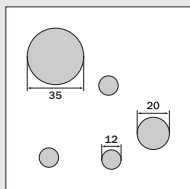

Acoustic Design Board 12/20/35 R (round)

Back of tile laminated with
Acoustic fleece AV 2010
Sound Absorption $\alpha_w = 0,55$
Classification **D**
desposited with Glass wool 30mm
 $\alpha_w = 0,60$ Classification **C**

Ceiling Void: 200 mm