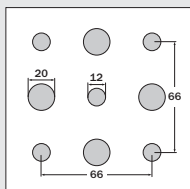

Acoustic Design Board 12/20/66 R (round)

Back of tile laminated with
Acoustic fleece AV 2010
Sound Absorption $\alpha_w = 0,70$
Classification **C**
desposited with Glass wool 30mm
 $\alpha_w = 0,80$ Classification **B**

Ceiling Void: 200 mm