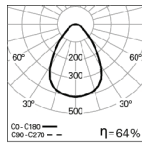

**VEGA D95 PRISM+
4000K HD**

TO SPECIFY:

Circular LED downlight, with Ø95 mm for surface or suspended application. Available with plain opal diffuser LIGHT+ or microprismatic diffuser PRISM+ (allows a high visual comfort (UGR<19) according to EN 12464-1). Extruded aluminium body, powder coated in epoxy-polyester in white, gray and black. With three possible light flux levels (780 lm, 1100 lm and 1540 lm). Standard version with LED 4000K, CRI>90, MacAdam Step<3 and 64.000h lifetime (@L80, B10, T_a 25°C). Optional DALI dimmable LED driver, 3000K, suspension kit and surface or recessed ceiling rose. - as Roxo Lighting VEGA.

We reserve the right to make technical changes without prior notice.
Electrical/Optical data are subjected to a tolerance of +/-10%.