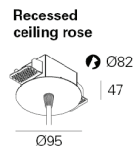

Mounting: Surface/Suspended.

Light Distribution: Direct.

Light Source: LED 4000K, CRI>90, MacAdam Step<3, 64.000h life (@L80, B10, Ta 25°C).

Control Gear: LED driver, 220-240VAC-50/60Hz.

Materials: Body: Extruded aluminium tube.

Surface Finish: Powder coated.

LIGHT+ - Opal diffuser

LED	UGR	W	Lm	Lm/W	η(%)	AxB(mm)	kg	HF	DALI
	≤22	8	780	65	67	Ø95x200	1,2	90443.L008.E	-
	≤22	10	1100	70	64	Ø95x200	1,2	90443.L011.E	90443.L011.H
	≤25	13	1540	76	64	Ø95x200	1,2	90443.L015.E	90443.L015.H

COLOUR / FINISH

Code	Description
□ W	White
■ B	Black
■ G	Grey

DIMENSIONS

Example code for order: 90443.L015.E (HF) + W(COLOUR/FINISH) + 3000(OPTIONS)

We reserve the right to make technical changes without prior notice. Electrical/Optical data are subjected to a tolerance of +/-10%.