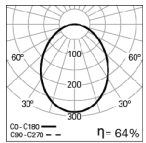

PHOTOMETRY

**VEGA D95 LIGHT+
4000K HD**