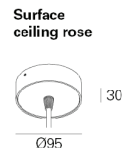

Surface Finish: Powder coated.

LIGHT+ - Opal diffuser

LED	UGR	W	Lm	Lm/W	η(%)	AxB(mm)	kg	HF	DALI
	≤22	8	780	65	67	Ø95x200	1,2	90443.L008.E	-
	≤22	10	1100	70	64	Ø95x200	1,2	90443.L011.E	90443.L011.H
	≤25	13	1540	76	64	Ø95x200	1,2	90443.L015.E	90443.L015.H

COLOUR / FINISH

Code	Description
□ W	White
■ B	Black
■ G	Grey

DIMENSIONS

Example code for order: 90443.L015.E (HF) + W(COLOUR/FINISH) + 3000(OPTIONS)

We reserve the right to make technical changes without prior notice. Electrical/Optical data are subjected to a tolerance of +/-10%.