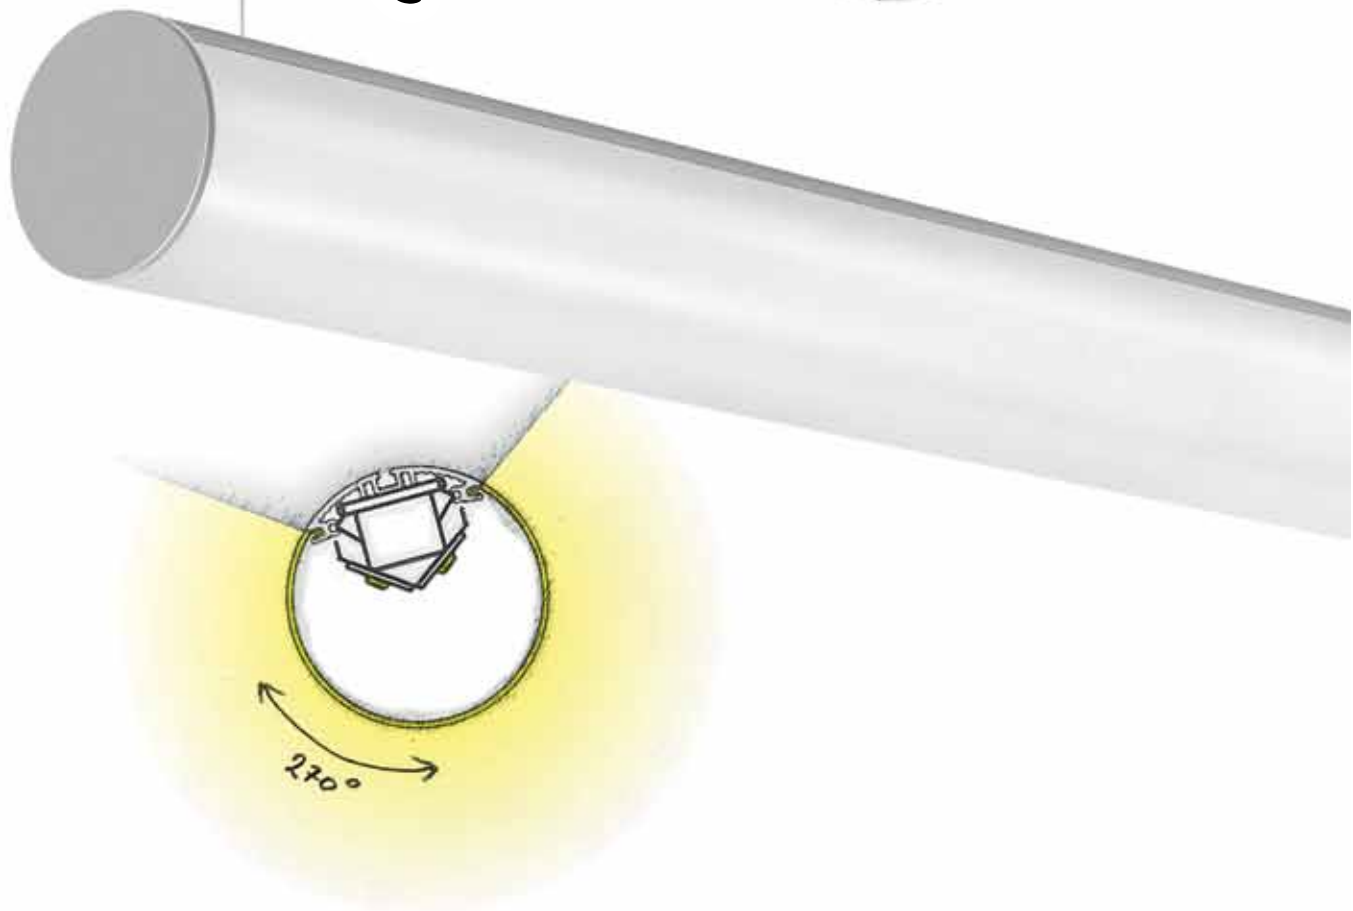

# Talea

	TALEA RANGE		TALEA Glare RANGE	
				
	<b>TALEA</b>	<b>TALEA Line</b>	<b>TALEA Glare</b>	<b>TALEA Glare / C</b>
<b>Type of Application</b>				
<b>Light Distribution</b>				
<b>Dimensions*</b>	Ø100x598 mm Ø100x878 mm Ø100x1158 mm Ø100x1438 mm Ø100x1718 mm Ø100x1998 mm Ø100x2278 mm Ø100x2558 mm Ø100x2838 mm	Ø100x590 mm Ø100x870 mm Ø100x1150 mm Ø100x1430 mm Ø100x1710 mm Ø100x1990 mm Ø100x2270 mm Ø100x2550 mm Ø100x2830 mm	Ø100x878 mm Ø100x1158 mm Ø100x1438 mm Ø100x1718 mm Ø100x1998 mm Ø100x2278 mm Ø100x2558 mm Ø100x2838 mm	Ø100x878 mm Ø100x1158 mm Ø100x1438 mm Ø100x1718 mm Ø100x1998 mm Ø100x2278 mm Ø100x2558 mm Ø100x2838 mm
<b>Optical System</b>	bLINE ●		bLINE ● UGR ≤19	
<b>Colour Temperature</b>	3000K 4000K			
<b>Finishes</b>	Profile: ● Anodised		End Caps: ● White ● Grey ● Black	
<b>Ceiling Roses</b>				--
<b>End Caps Without Screws</b>	✓			
<b>Emergency Unit**</b>	1 or 3 Hours***		1 or 3 Hours	

OPTICAL SYSTEM

b LINE

Shown in real size

PROFILE

ANODISED ALUMINIUM

END CAPS

WHITE

GREY

---

TALEA  
TALEA Line  
Surface mounted

TALEA  
TALEA Line  
Wall mounted

— AVAILABLE  
SIZE —

Ø 100 mm

SUSPENSION

CEILING/WALL  
FIXING SYSTEM

BODY  
CONNECTOR  
KIT

— AVAILABLE  
SIZE —

Ø 100 mm

**TALEA Glare**  
FEATURES / COMPONENTS