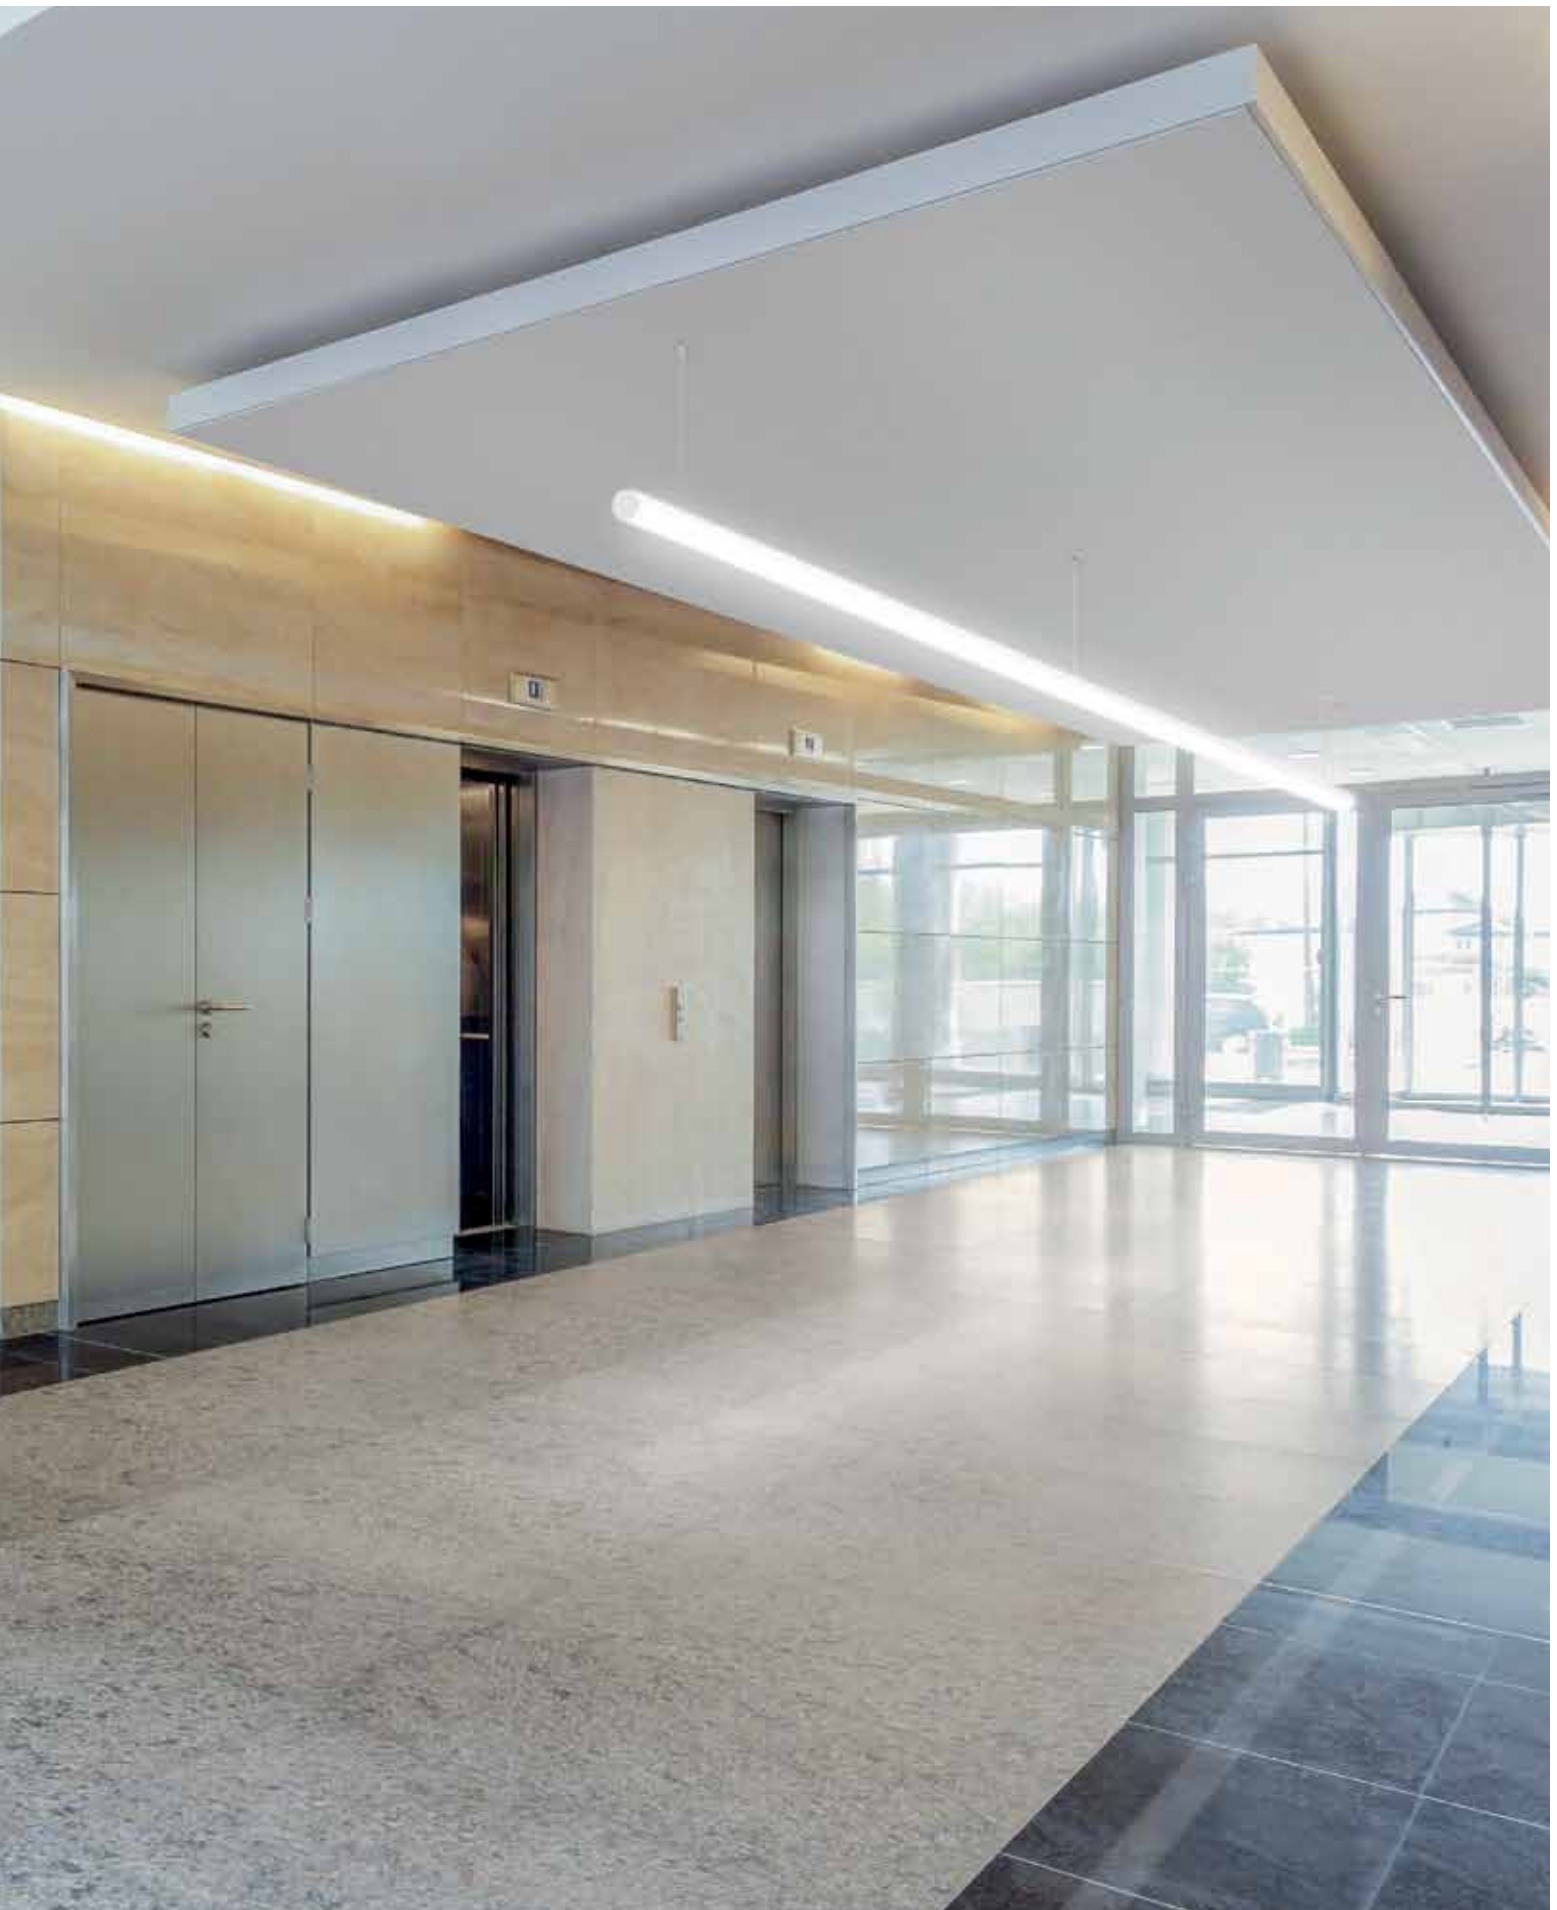

---

TALEA  
TALEA Line  
Surface mounted

TALEA  
TALEA Line  
Wall mounted

— AVAILABLE  
SIZE —

Ø 100 mm

SUSPENSION

CEILING/WALL  
FIXING SYSTEM

BODY  
CONNECTOR  
KIT

MIDDLE  
AND END  
LUMINAIRES

**T A L E A   G l a r e**  
R A N G E

TALEA Glare  
Suspended

T A L E A   G l a r e   R A N G E

SURFACE MOUNTED

SUSPENDED

**TALEA Glare /C**  
Surface mounted

**TALEA Glare /C**  
Wall mounted