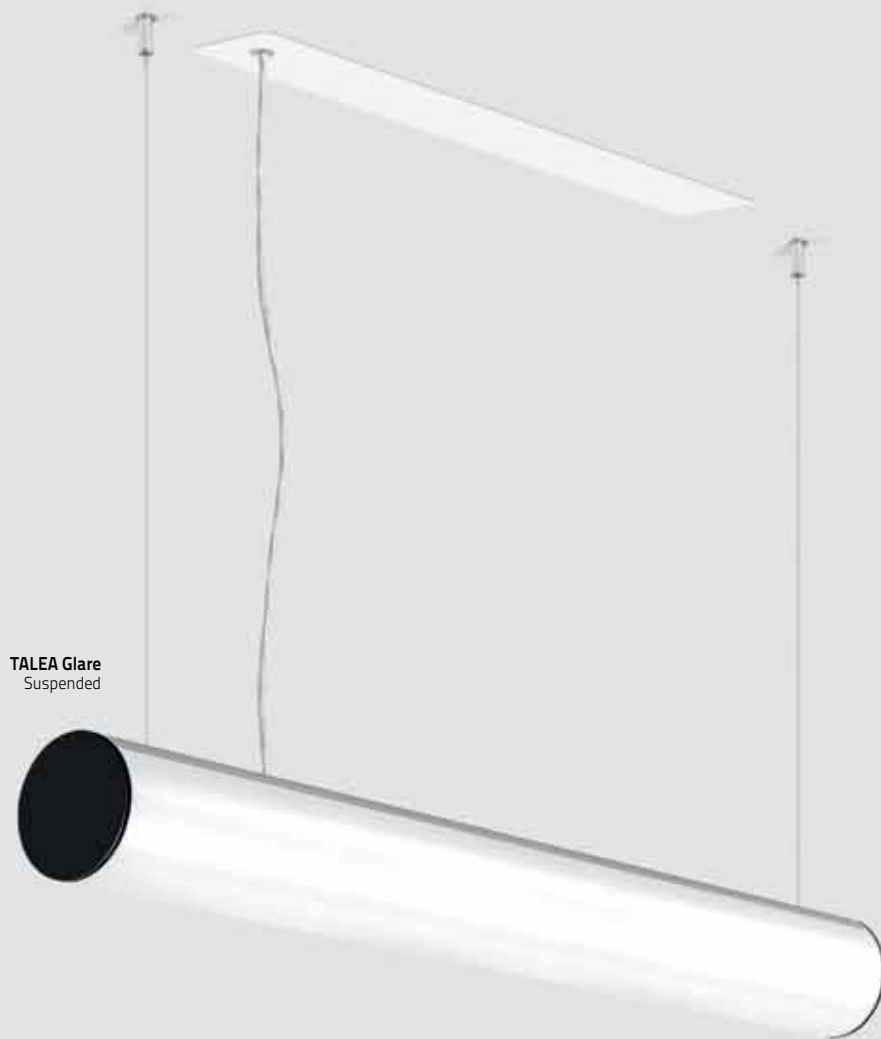

OPTICAL SYSTEM

b LINE

Shown in real size

PROFILE

ANODISED ALUMINIUM

END CAPS

WHITE

GREY

---

TALEA  
TALEA Line  
Surface mounted

TALEA  
TALEA Line  
Wall mounted

— AVAILABLE  
SIZE —

Ø 100 mm

SUSPENSION

CEILING/WALL  
FIXING SYSTEM

BODY  
CONNECTOR  
KIT

MIDDLE  
AND END  
LUMINAIRES

**T A L E A   G l a r e**  
R A N G E

TALEA Glare  
Suspended

T A L E A   G l a r e   R A N G E

SURFACE MOUNTED

SUSPENDED

**TALEA Glare /C**  
Surface mounted

**TALEA Glare /C**  
Wall mounted

— AVAILABLE  
SIZE —

Ø 100 mm

**TALEA Glare**  
FEATURES / COMPONENTS