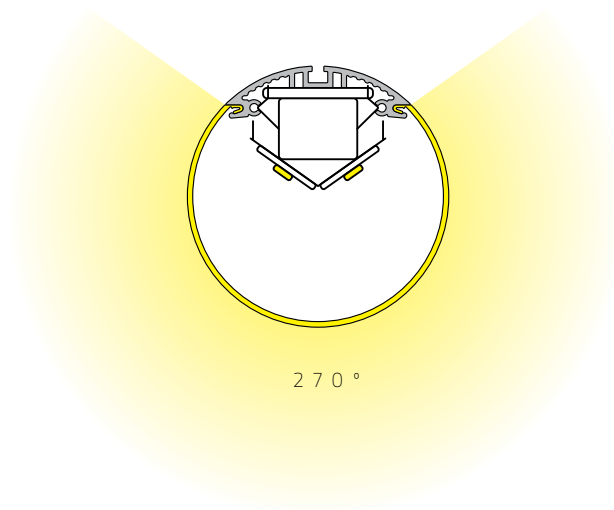

# Talea

	TALEA RANGE		TALEA Glare RANGE	
				
	<b>TALEA</b>	<b>TALEA Line</b>	<b>TALEA Glare</b>	<b>TALEA Glare / C</b>
<b>Type of Application</b>				
<b>Light Distribution</b>				
<b>Dimensions*</b>	Ø100x598 mm Ø100x878 mm Ø100x1158 mm Ø100x1438 mm Ø100x1718 mm Ø100x1998 mm Ø100x2278 mm Ø100x2558 mm Ø100x2838 mm	Ø100x590 mm Ø100x870 mm Ø100x1150 mm Ø100x1430 mm Ø100x1710 mm Ø100x1990 mm Ø100x2270 mm Ø100x2550 mm Ø100x2830 mm	Ø100x878 mm Ø100x1158 mm Ø100x1438 mm Ø100x1718 mm Ø100x1998 mm Ø100x2278 mm Ø100x2558 mm Ø100x2838 mm	Ø100x878 mm Ø100x1158 mm Ø100x1438 mm Ø100x1718 mm Ø100x1998 mm Ø100x2278 mm Ø100x2558 mm Ø100x2838 mm
<b>Optical System</b>	bLINE ●		bLINE ● UGR ≤19	
<b>Colour Temperature</b>	3000K 4000K			
<b>Finishes</b>	Profile: ● Anodised		End Caps: ● White ● Grey ● Black	
<b>Ceiling Roses</b>				--
<b>End Caps Without Screws</b>	✓			
<b>Emergency Unit**</b>	1 or 3 Hours***		1 or 3 Hours	

\* Indicative dimensions.  
For dimension details,  
please check our website  
or current catalogue.

\*\* Emergency unit is not  
available for 598/878mm  
versions.

\*\*\* Emergency unit only  
available for HF version.  
Telecommand signal is  
not available.

OPTICAL SYSTEM

b LINE

Shown in real size

PROFILE

ANODISED ALUMINIUM

END CAPS

WHITE

GREY

— AVAILABLE  
SIZE —

Ø 100 mm

**TALEA Glare**  
FEATURES / COMPONENTS