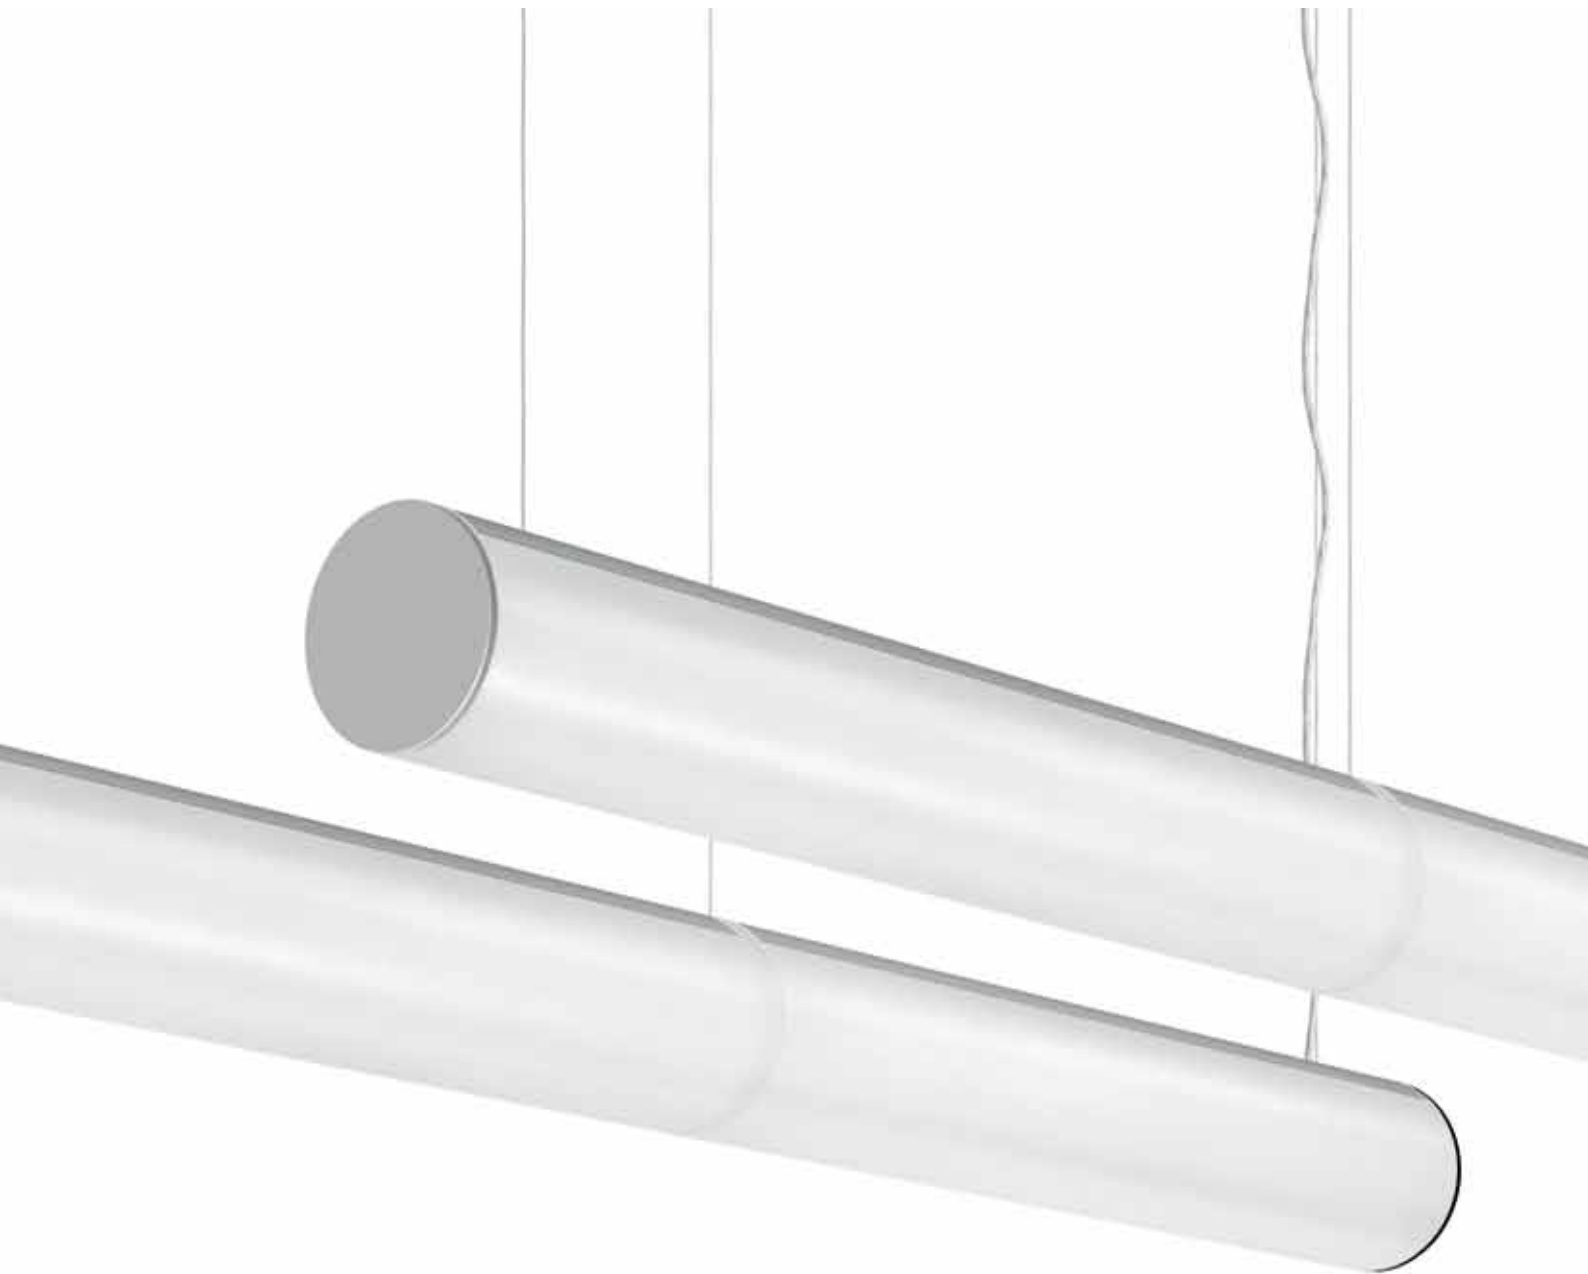

OPTICAL SYSTEM

b LINE

Shown in real size

PROFILE

ANODISED ALUMINIUM

END CAPS

WHITE

GREY

BLACK

TALEA  
TALEA Line  
Suspended

---

T A L E A   R A N G E

---

SURFACE MOUNTED

SUSPENDED

WALL MOUNTED

---

TALEA  
TALEA Line  
Surface mounted

TALEA  
TALEA Line  
Wall mounted

— AVAILABLE  
SIZE —

Ø 100 mm

SUSPENSION

CEILING/WALL  
FIXING SYSTEM

BODY  
CONNECTOR  
KIT

— AVAILABLE  
SIZE —

Ø 100 mm

**TALEA Glare**  
FEATURES / COMPONENTS