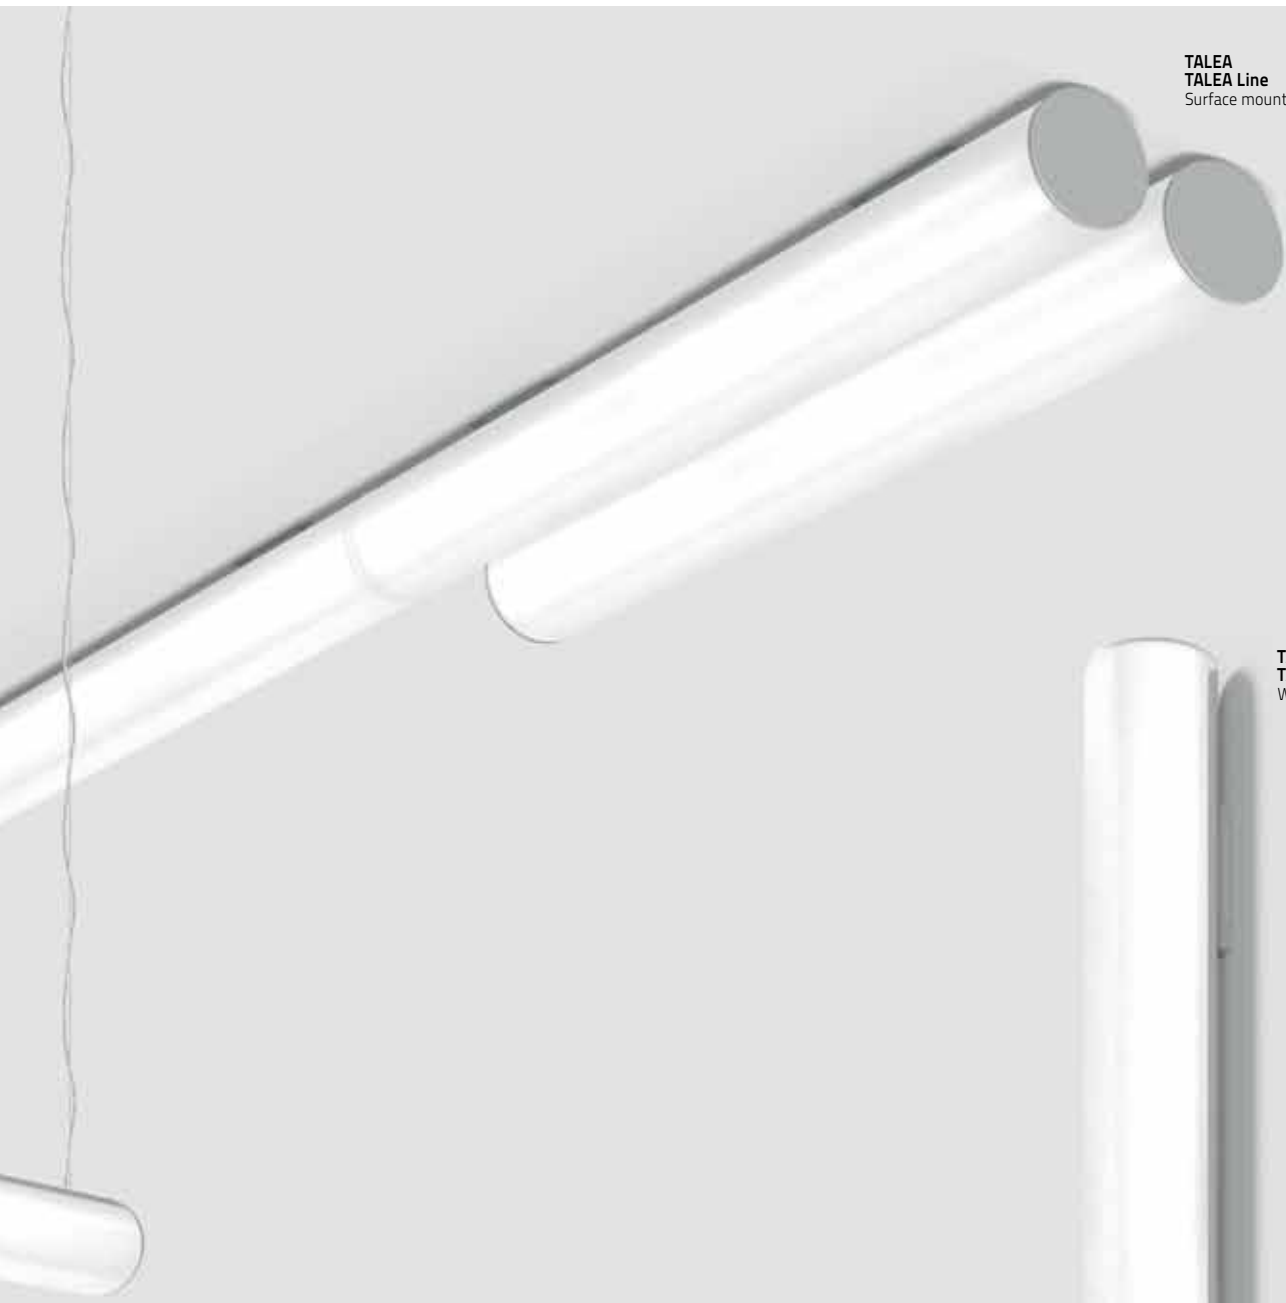

OPTICAL SYSTEM

b LINE

Shown in real size

PROFILE

ANODISED ALUMINIUM

END CAPS

WHITE

GREY

BLACK

TALEA  
TALEA Line  
Suspended

---

T A L E A   R A N G E

---

SURFACE MOUNTED

SUSPENDED

WALL MOUNTED

---

TALEA  
TALEA Line  
Surface mounted

TALEA  
TALEA Line  
Wall mounted

— AVAILABLE  
SIZE —

Ø 100 mm

SUSPENSION

CEILING/WALL  
FIXING SYSTEM

BODY  
CONNECTOR  
KIT

— AVAILABLE  
SIZE —

Ø 100 mm

**TALEA Glare**  
FEATURES / COMPONENTS