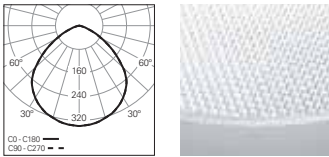

OPTICAL SYSTEM

g CONTROL™