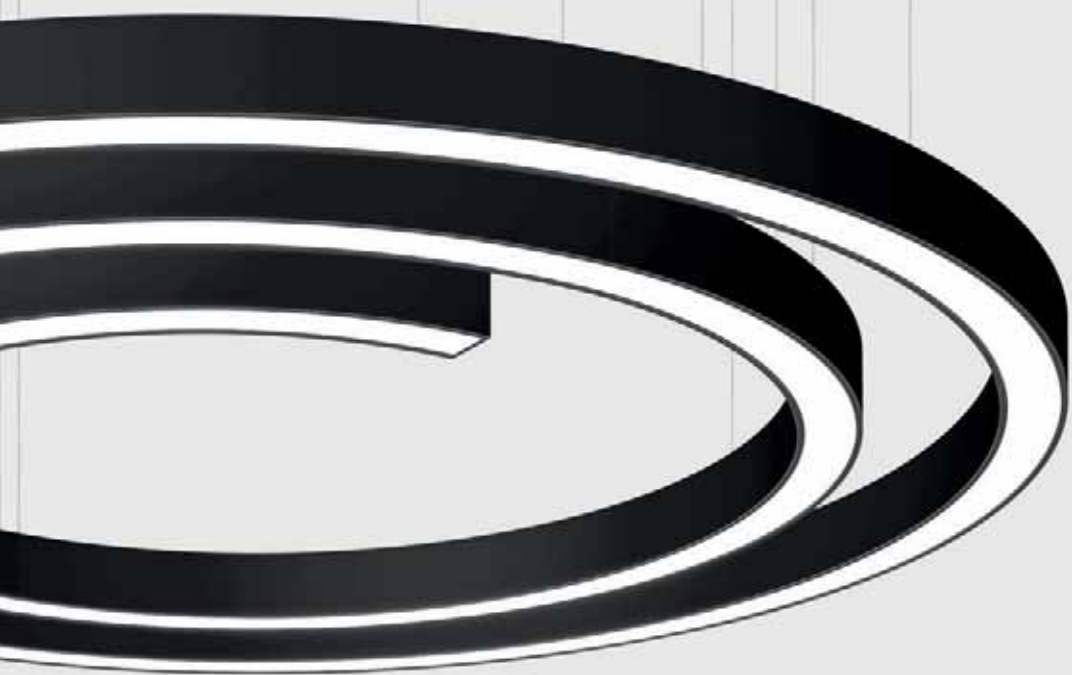

GOLDEN EYE

DARK ROCK

AUTUMN

CARBON

RUSTY CHAIN

CONCEPT S  
RANGE

EXAMPLE OF  
POSSIBLE LIGHT  
CONCEPTS

45° CIRCLE    90° CIRCLE  
180° CIRCLE    STRAIGHT LINE