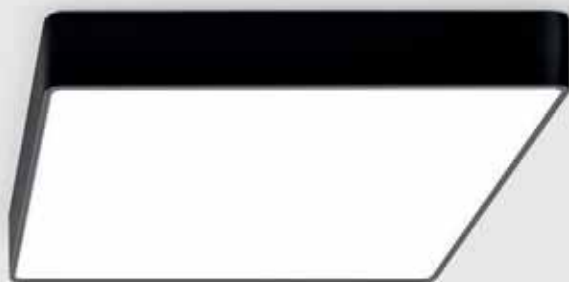

SPA LED
Surface mounted