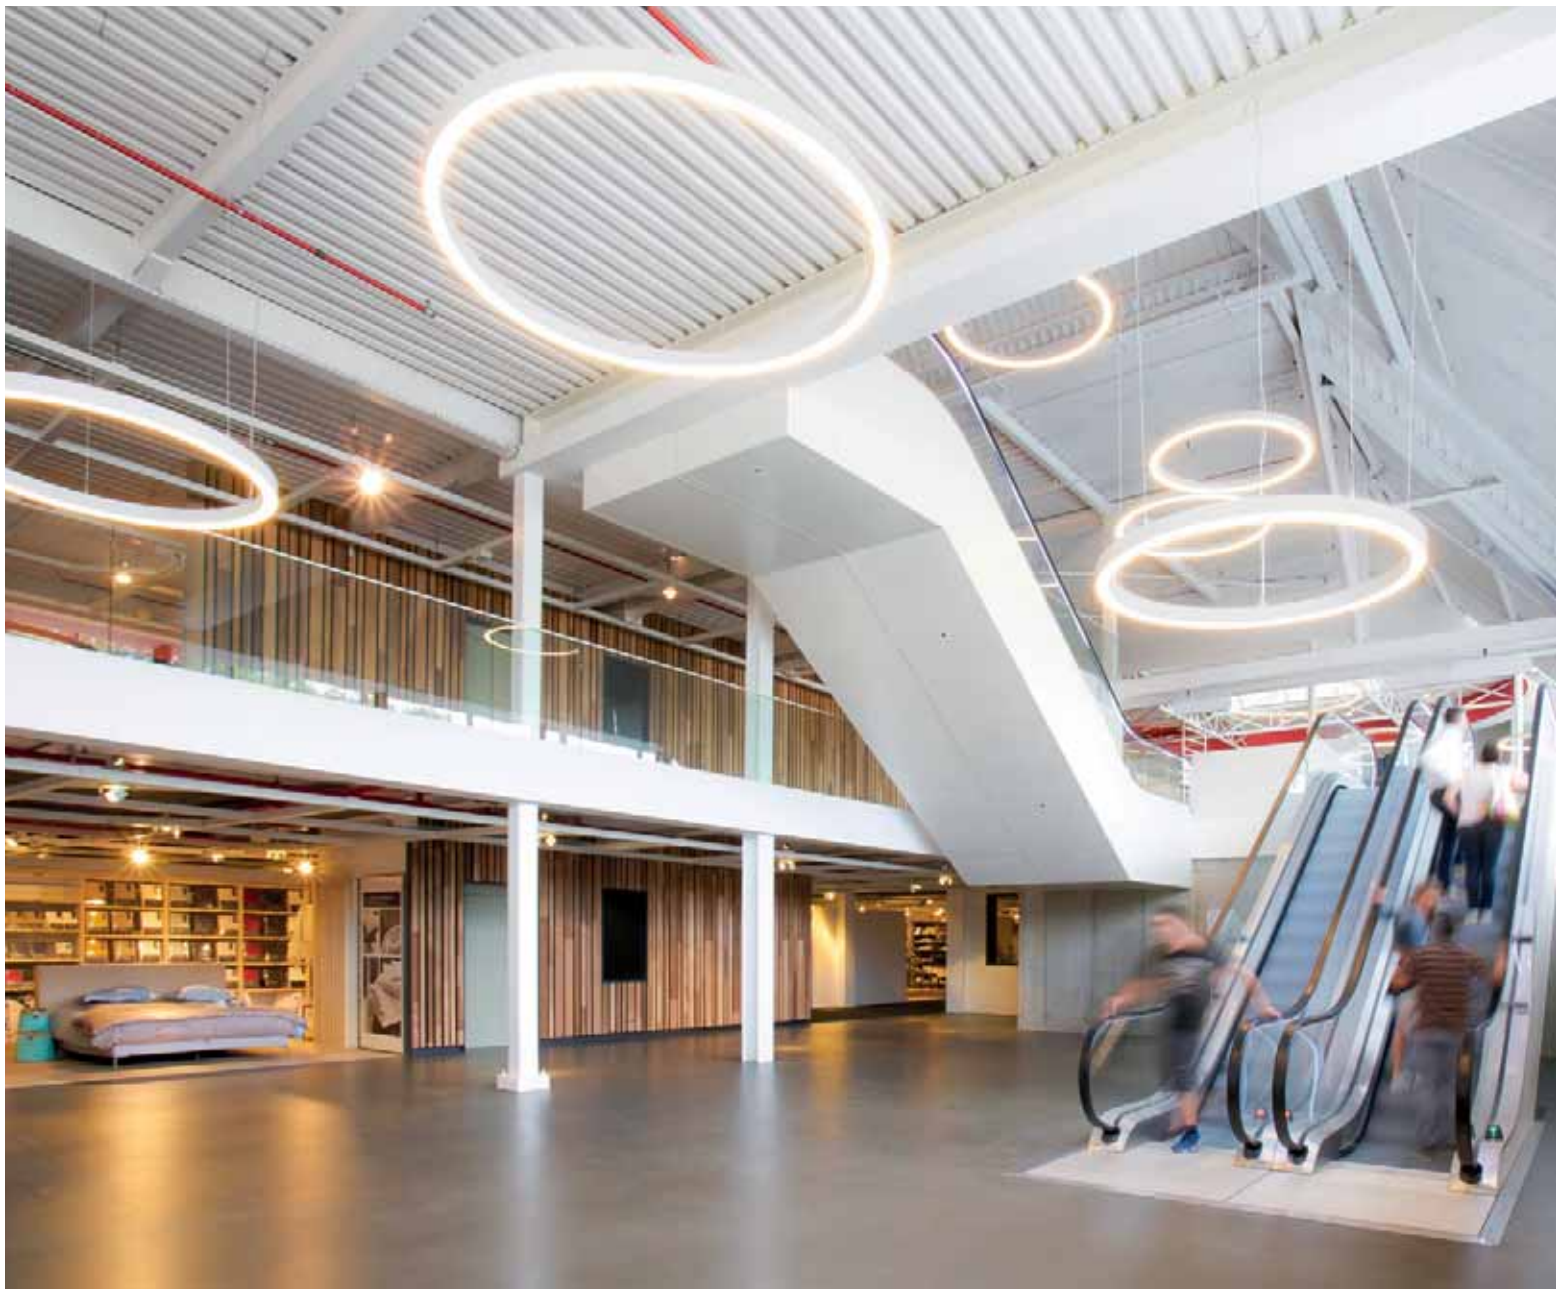

Ø 950 mm

Ø 1250 mm

Ø 1550 mm

Ø 1950 mm

Please note: CONCEPT O /E is only available for Ø 676 / 976 and 1276 mm versions.

**ROFY**  
RANGE

**ROFY LED**  
Surface mounted

**ROFY /T LED**  
Recessed trimless