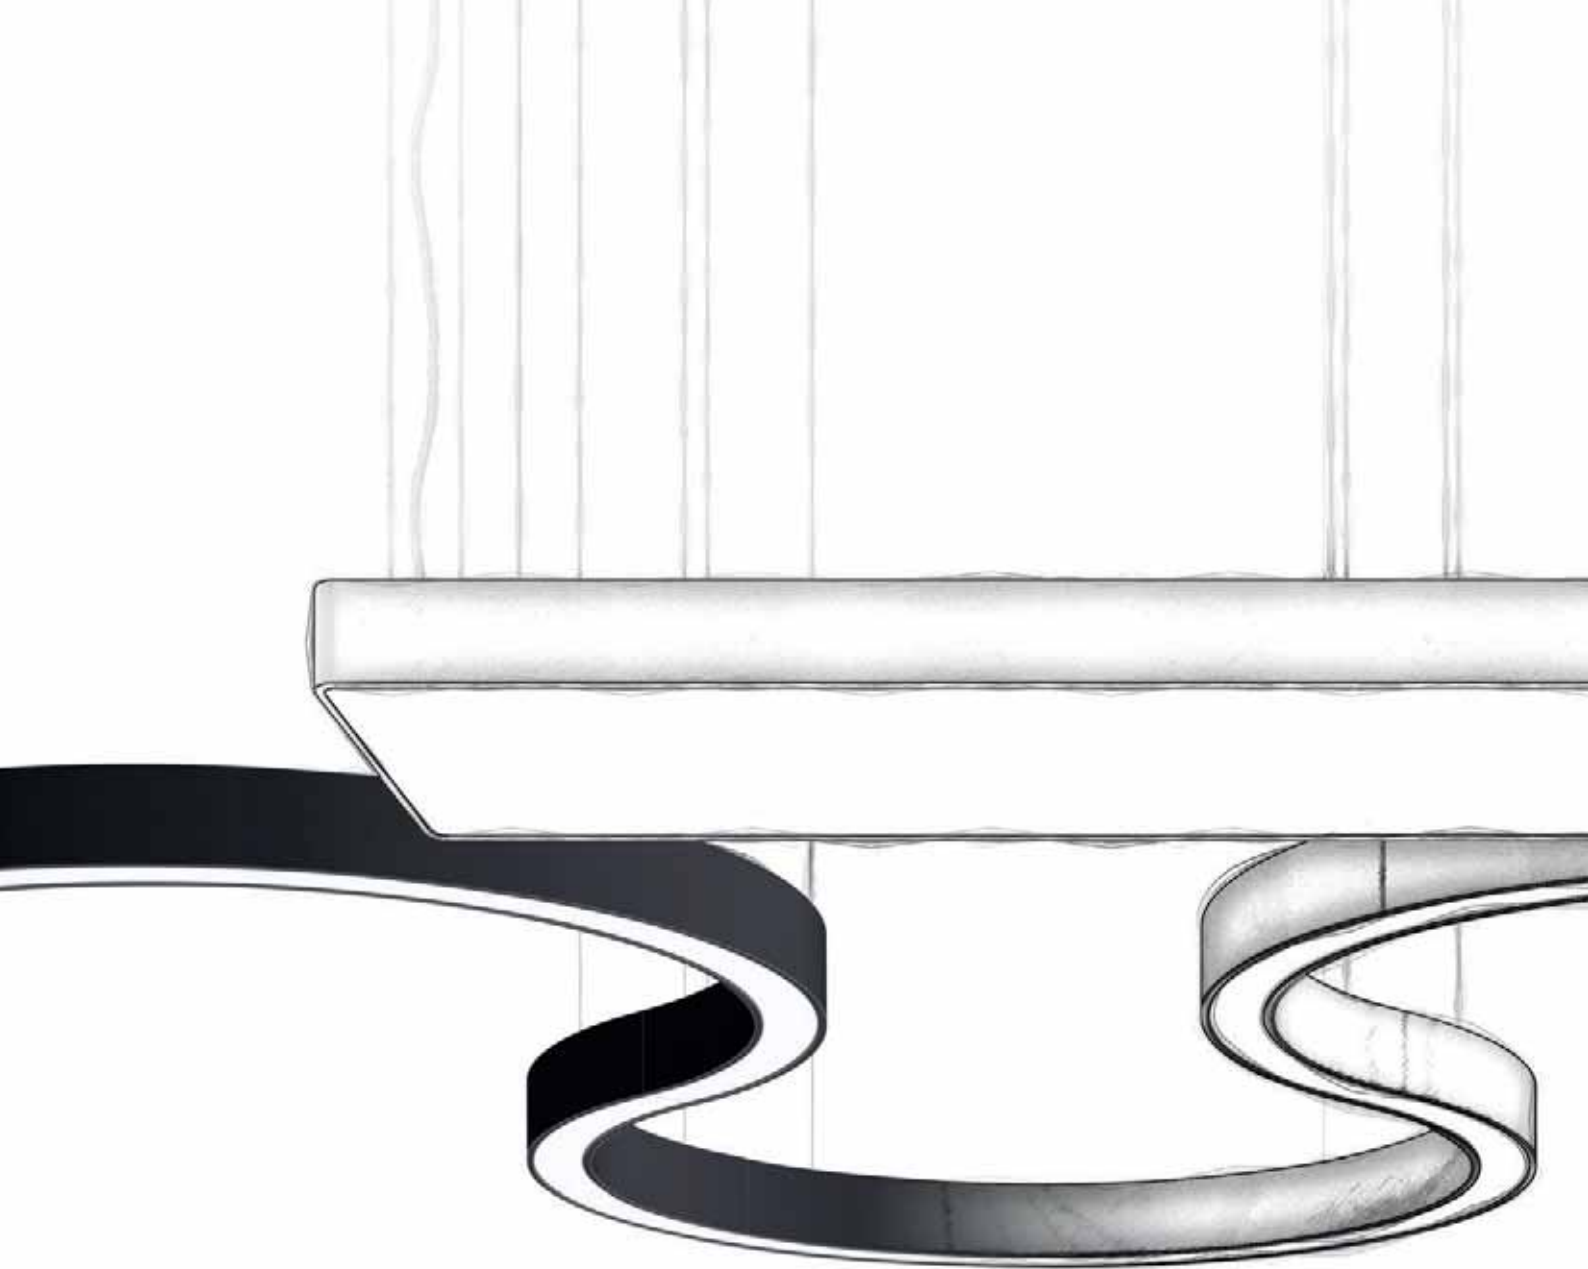

**SPA /E LED**  
Recessed with trim

---

S P A R A N G E

---

**SPA LED**  
Surface mounted

**SPA D/I LED**  
Suspended  
Direct / Indirect

---

AVAILABLE  
SIZES

---

590x590 mm

875x315 mm

1150x315 mm

1425x315 mm

---