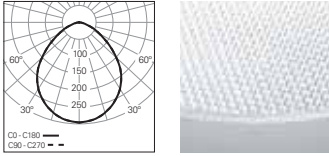

OPTICAL SYSTEM

g CONTROL+™