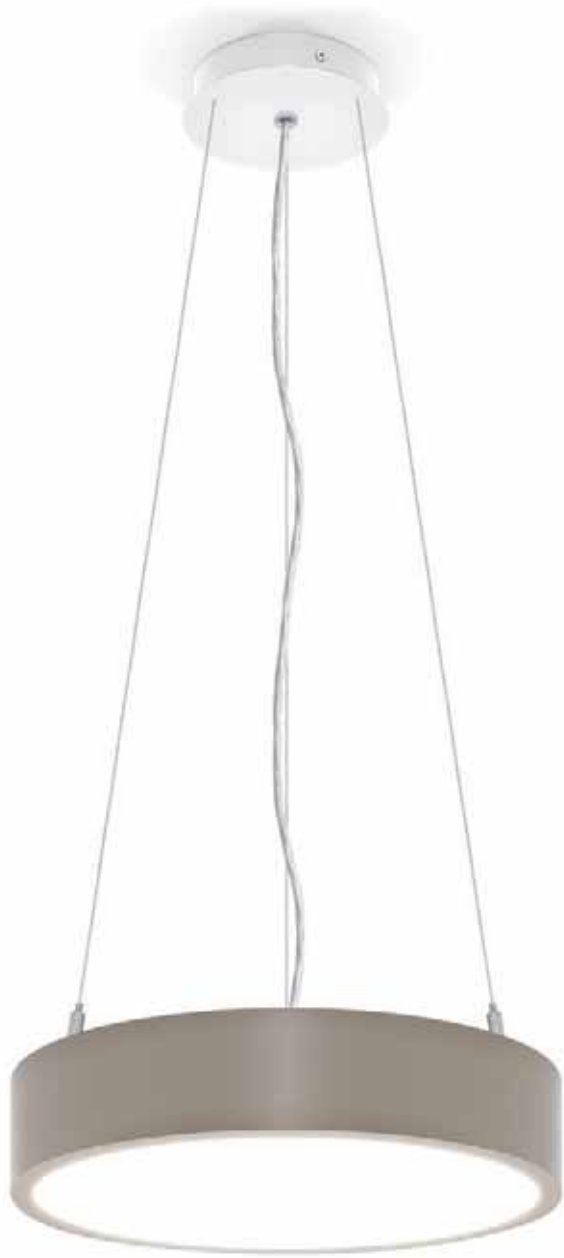

**ROFY /E LED**  
Recessed with trim

**ROFY LED**  
Suspended  
Direct

ROFY RANGE

**ROFY Z LED**  
Surface aura  
Direct

**ROFY Z D/I LED**  
Surface aura  
Direct / Indirect

**ROFY D/I LED**  
Suspended  
Direct / Indirect

AVAILABLE  
SIZES

Ø 400 mm

Ø 600 mm

Ø 900 mm

Ø 1150 mm

Please note: ROFY D/I LED / ROFY Z LED and ROFY Z D/I LED, only available for Ø 600 / 900 and 1150 mm versions.

**S P A**  
R A N G E

**SPA LED**  
Suspended  
Direct

**SPA /E LED**  
Recessed with trim

---

S P A R A N G E

---

**SPA LED**  
Surface mounted

**SPA D/I LED**  
Suspended  
Direct / Indirect

---

AVAILABLE  
SIZES