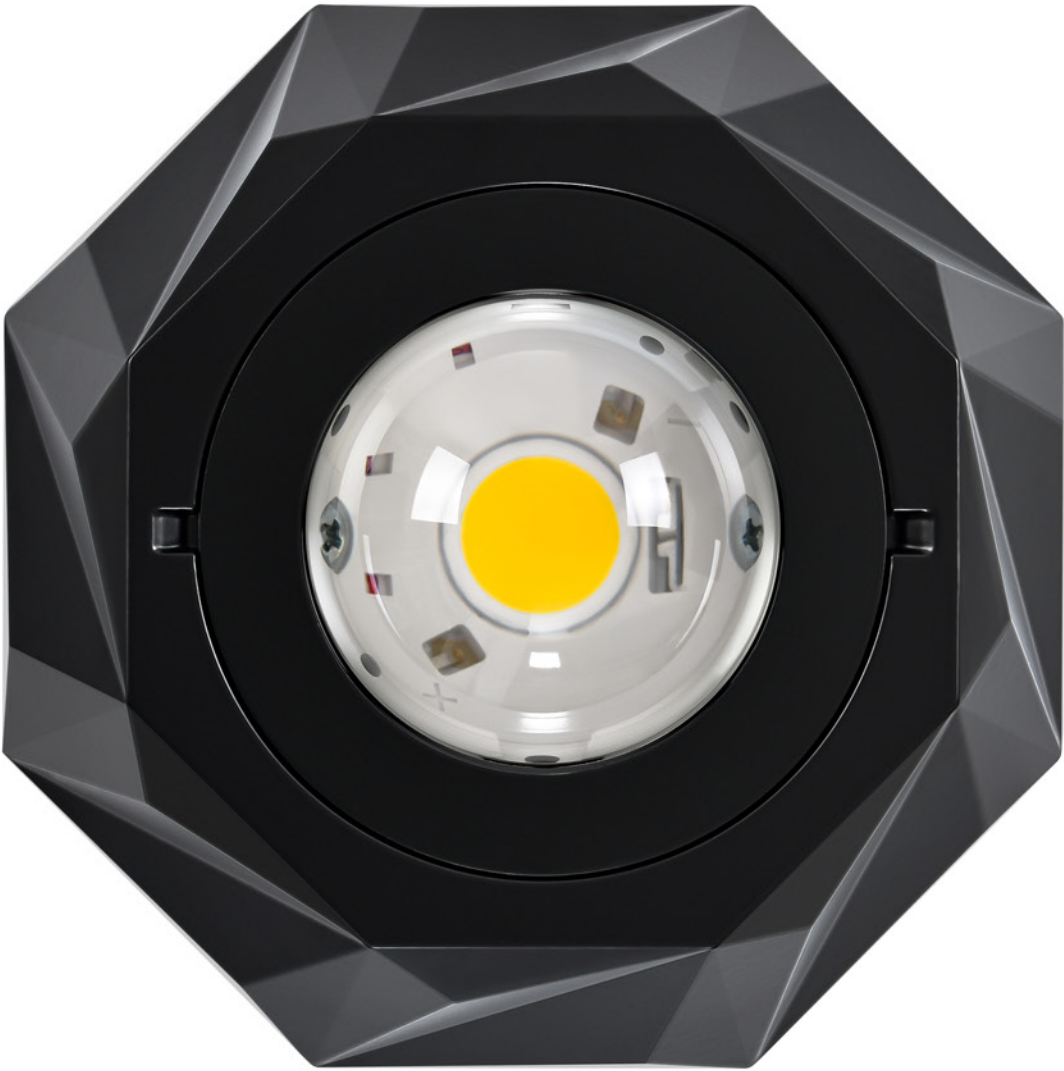

6TH
ELEMENT
RANGE

GERMAN
DESIGN
AWARD
SPECIAL
2017

OVERVIEW

6 TH ELEMENT RANGE				
				
	6 TH ELEMENT FIX	6 TH ELEMENT	6 TH ELEMENT / C	6 TH ELEMENT / W
Type of Application				
Light Distribution		 50%  50%		 50%  50%
Dimensions	140x140x87 mm	140x140x80 mm	140x140x60 mm	140x160x80 mm
Optical System	50° Lens  80° Lens  DOZ  DPT 			
Colour Temperature	3000K 4000K			
Finishes	○ White ● Gray ● Black ● Rusty chain			
Ceiling Roses	--			
Safety Cable	✓	--		
CRI	CRI>80 CRI>90			

MINIMALISM AND TECHNOLOGY

1 4 0 m m

Shown in real size

BODY
POWDER COATED
DIE-CAST ALUMINIUM

LED

DOZ
OPAL DIFFUSER

DPT
TRANSPARENT DIFFUSER

80° LENS