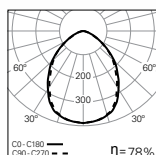

Low power version

Option supplied under request.

PHOTOMETRY

SPA LED 39W DAM (590x590mm) 4000K

SPA LED 47W DAM 4000K

SPA LED 39W DOZ (590x590mm) 4000K

DIMENSIONS

590x590