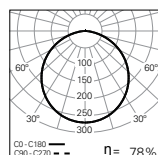

Low power version

Option supplied under request.

PHOTOMETRY

SPA LED 39W DAM (590x590mm) 4000K

SPA LED 47W DAM 4000K

SPA LED 39W DOZ (590x590mm) 4000K

DIMENSIONS

590x590