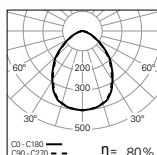

Low power version

Option supplied under request.

PHOTOMETRY

SPA LED 39W DAM (590x590mm) 4000K

SPA LED 47W DAM 4000K

SPA LED 39W DOZ (590x590mm) 4000K

DIMENSIONS

590x590