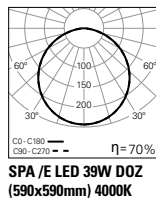

Low power version

Option supplied under request.

PHOTOMETRY

TO SPECIFY

Recessed square or rectangular LED luminaire. Available in 4 sizes (875/1150/1425 x 315mm and 590x590mm) equipped with polycarbonate microprismatic gCONTROL⁺ or DOZ opal polycarbonate diffuser. Standard