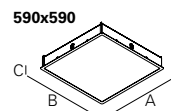

DIMENSIONS

version with LED 4000K, CRI>80 and 65.000h lifetime (@L80, B10, Ta 25°C). Optional 3000K, DALI dimmable driver and 1 or 3 hours emergency unit. Available in 16 different colours – as Roxo Lighting SPA /E LED