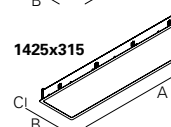

DIMENSIONS

version with LED 4000K, CRI>80 and 65.000h lifetime (@L80, B10, Ta 25°C). Optional 3000K, DALI dimmable driver and 1 or 3 hours emergency unit. Available in 16 different colours – as Roxo Lighting SPA /E LED