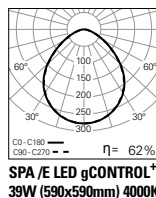

Low power version

Option supplied under request.

PHOTOMETRY

TO SPECIFY

Recessed square or rectangular LED luminaire. Available in 4 sizes (875/1150/1425 x 315mm and 590x590mm) equipped with polycarbonate microprismatic gCONTROL⁺ or DOZ opal polycarbonate diffuser. Standard

DIMENSIONS

version with LED 4000K, CRI>80 and 65.000h lifetime (@L80, B10, Ta 25°C). Optional 3000K, DALI dimmable driver and 1 or 3 hours emergency unit. Available in 16 different colours – as Roxo Lighting SPA /E LED