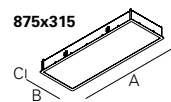

DIMENSIONS

version with LED 4000K, CRI>80 and 65.000h lifetime (@L80, B10, Ta 25°C). Optional 3000K, DALI dimmable driver and 1 or 3 hours emergency unit. Available in 16 different colours – as Roxo Lighting SPA /E LED