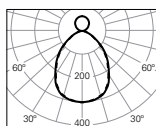

PHOTOMETRY

SPA D/I LED 57W DAM (590x590mm) 4000K