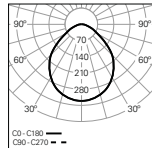

gCONTROL+ - Microprismatic diffuser