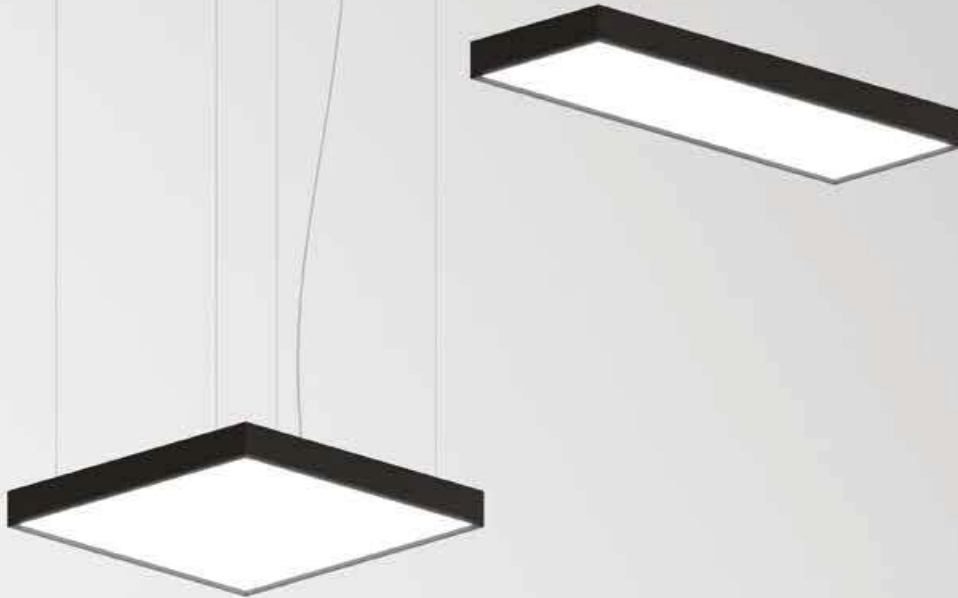

Architectural
lighting

ROFY 60 SQ

ROFY 60 Sq
198

ROFY 60 Sq D/I
202

ARCHITECTURAL
LIGHTING

ROFY 60 Sq

Product characteristics

Body