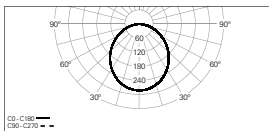

Optical system

ARCHITECTURAL
LIGHTING

Scale 1:1

1. gCONTROL+