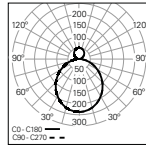

LIGHT+ - Opal diffuser (80%/20%)

UGR	W	lm output	lm/W	Dmm	CODE*
≤22	32	4242	133	Ø400	90623L400▼▲◆◆00
≤22	56	7910	141	Ø600	90623L600▼▲◆◆00
≤22	84	11826	141	Ø900	90623L900▼▲◆◆00
≤22	137	19398	142	Ø1150	90623L115▼▲◆◆00

ROFY 85 D/I

- To complete the product add current supply cable, suspension and ceiling rose. Please order separately.
- In order to guarantee a total uniformity of light on the ceiling, the installation must be done at a minimum distance of 500 mm.

*Replace the symbols to complete the code

Control gear	
HF	E
DALI	H

Colour 1	
White	W
Grey	G
Black	B
Sahara	0
Mist	1
Carbon	I
Autumn	L
Rusty chain	R
Jungle	N
Golden eye	D

Emergency	
No EM	0
EM 3h (K3) ²	3

Colour temp.	
3000K	3
4000K	0
Tunable White	T