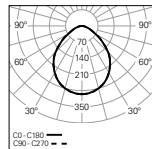

gCONTROL+ - Microprismatic diffuser (80%/20%)