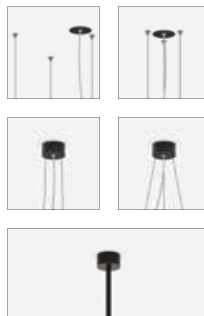

Minimalism and technology

1. Body

Seamlessly welded aluminium profile, available in 12 colours.

2. LED

SDCM MacAdam ≤ 3 , 3000K / 4000K colour temperature, CRI >80 and 80.000h lifetime L90 B10.

3. Tunable White

Tunable White versions available with a white light spectrum from 2700K to 6500K. Available from $\varnothing 400$ mm.

4. gCONTROL+ or LIGHT+

High-tech optical system with LIGHT+ opal version to ensure smooth and uniform light, or gCONTROL+ microprismatic version for high visual comfort (UGR <19) and without visible spots).

5. HPR

Internal high-performance reflector to ensure high efficiency and smooth and uniform light.

6. Indirect light

Direct / indirect version with 80% / 20% light ratio and opal diffuser for light uniformity on the ceiling.

7. HF or dimmable DALI driver

8. Suspension and current supply cable

Thanks to a wide range of suspensions and ceiling roses, you can select a very minimalist and discrete suspension. The central suspension allows the luminaire to subtly integrate into any project. Suspensions and power cable available in 1500, 3000 or 6000 mm length.

9. Ceiling rose

Recessed, surface mounted or central ceiling roses, available in white or black colour.

10. Emergency unit

11. IP version

Available with water and dust protection index IP54.