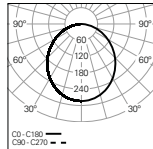

LIGHT+ - Opal diffuser

UGR	W	lm output	lm/W	Dmm	CODE*
≤22	16	2135	133	Ø300	90585L300♥♣♦00
≤25	24	3385	141	Ø400	90585L400♥♣♦00
≤22	43	6516	152	Ø600	90585L600♥♣♦00
≤22	65	9704	149	Ø900	90585L900♥♣♦00
≤22	107	15835	148	Ø1150	90585L115♥♣♦00

ROFY 60

- For suspended version add current supply cable, suspension and ceiling rose. Please order separately.

*Replace the symbols to complete the code

Control gear	
HF	E
DALI	H

Colour 1	
White	W
Grey	G
Black	B
Sahara	0
Mist	1
Carbon	I
Autumn	L
Rusty chain	R
Jungle	N
Golden eye	D
Old rose	5
Copper	7

Emergency	
No EM	0
EM 3h (K3) 2	3

Colour temp.	
3000K	3
4000K	0
Tunable White 3	T