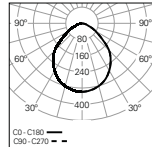

gCONTROL+ - Microprismatic diffuser