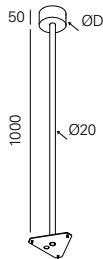

02. Select options

OPTIONS Code*

Suspension

S10 L1500 mm (x3)	9111001
S10 L3000 mm (x3)	9111002
S10 L6000 mm (x3)	9111003

Transparent current supply cable

L1500 mm - 3 x 0,75 mm²	940400
L1500 mm - 5 x 0,75 mm²	940500
L1500 mm - 7 x 0,75 mm²	940600
L3000 mm - 3 x 0,75 mm²	940401
L3000 mm - 5 x 0,75 mm²	940501
L3000 mm - 7 x 0,75 mm²	940601
L6000 mm - 3 x 0,75 mm²	940402
L6000 mm - 5 x 0,75 mm²	940507
L6000 mm - 7 x 0,75 mm²	940602

• For the DALI option with emergency unit and remote control add 2 current supply cables of 5 x 0,75 mm².

Round ceiling rose

Surface mounted T24	45 l		Ø95	978600♣
Surface mounted T26 (DALI+K3)				978601♣

Recessed T5	Ø70	33 l		Ø90	971300♣
Recessed T27 (DALI+K3)					978700♣

Central ceiling rose

Surface mounted T21	45 l		Ø95	977211♣
Surface mounted T28 (DALI+K3)				977230♣

Suspension rod

D95 - Ø400, Ø600 mm	913000♣
D120 - Ø900, Ø1150 mm	913010♣