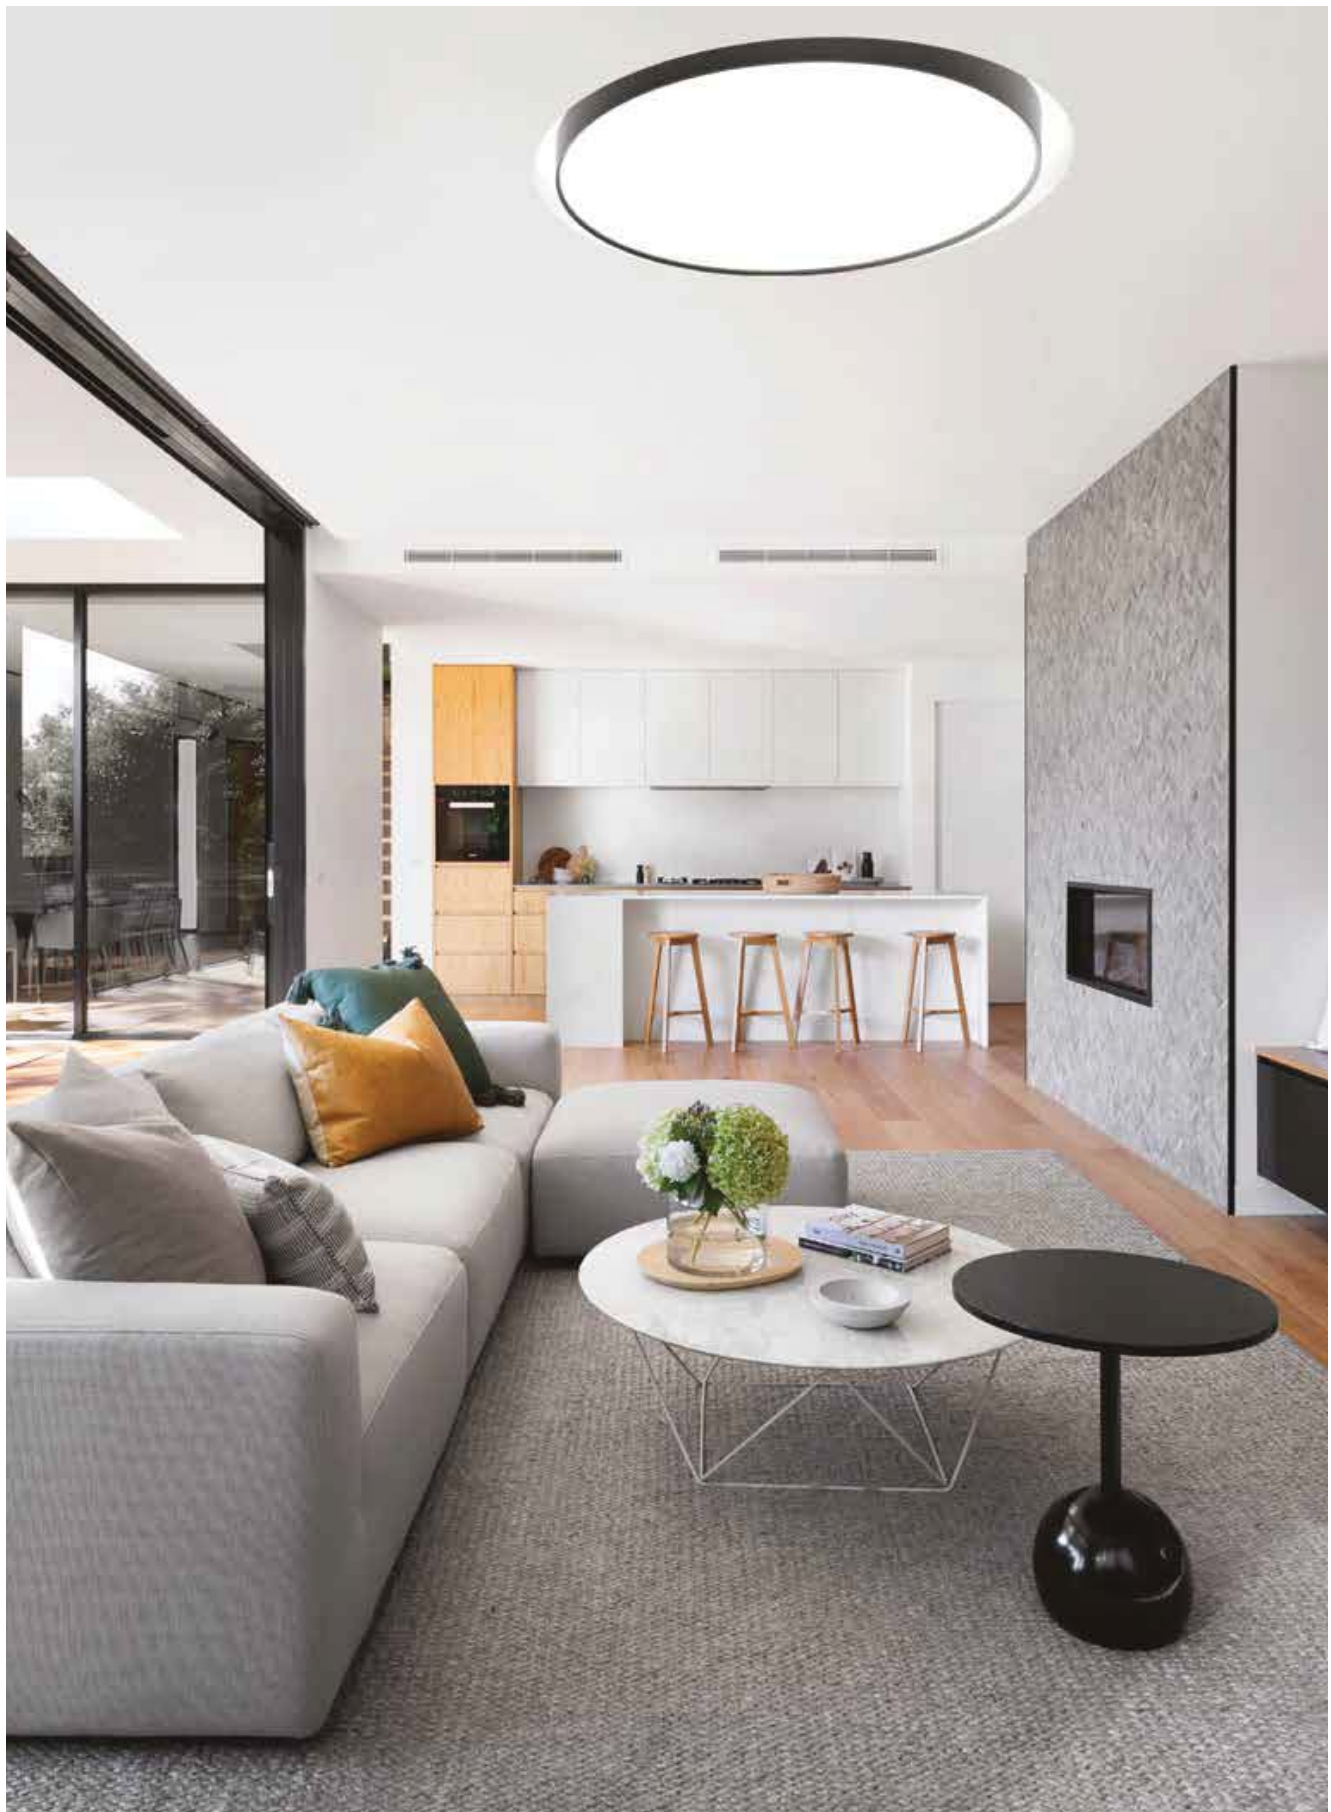

### Product details

Trimless application

Tilted bracket

gCONTROL+ diffuser

LIGHT+ diffuser

ARCHITECTURAL  
LIGHTING