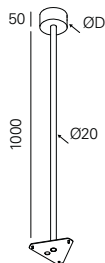

02. Select options

OPTIONS Code*

Suspension

S10 L1500 mm (x3)	9111001
S10 L3000 mm (x3)	9111002
S10 L6000 mm (x3)	9111003

Transparent current supply cable

L1500 mm - 3 x 0,75 mm²	940400
L1500 mm - 5 x 0,75 mm²	940500
L1500 mm - 7 x 0,75 mm²	940600
L3000 mm - 3 x 0,75 mm²	940401
L3000 mm - 5 x 0,75 mm²	940501
L3000 mm - 7 x 0,75 mm²	940601
L6000 mm - 3 x 0,75 mm²	940402
L6000 mm - 5 x 0,75 mm²	940507
L6000 mm - 7 x 0,75 mm²	940602

• For the DALI option with emergency unit and remote control add 2 current supply cables of 5 x 0,75 mm².

Round ceiling rose

Surface mounted T24	45 l		Ø95	978600♣
Surface mounted T26 (DALI+K3)				978601♣

Recessed T5	Ø70	33 l		Ø90	971300♣
Recessed T27 (DALI+K3)					978700♣

Central ceiling rose

Surface mounted T21	45 l		Ø95	977211♣
Surface mounted T28 (DALI+K3)				977230♣

Suspension rod

D95 - Ø400, Ø600 mm	913000♣
D120 - Ø900, Ø1150 mm	913010♣