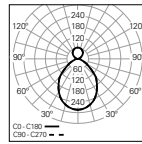

gCONTROL+ - Microprismatic diffuser (75%/25%)