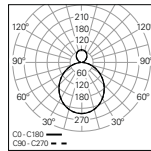

LIGHT+ - Opal diffuser (80%/20%)

UGR	W	lm output	lm/W	Dmm	CODE*
≤22	32	4242	133	Ø400	90589L400♥♣♦♦♦00
≤22	56	7910	141	Ø600	90589L600♥♣♦♦♦00
≤22	84	11826	141	Ø900	90589L900♥♣♦♦♦00
≤22	137	19398	142	Ø1150	90589L115♥♣♦♦♦00

ROFY 60 D/I

- For suspended version add current supply cable, suspension and ceiling rose. Please order separately.
- In order to guarantee total light uniformity on the ceiling in the suspended version, installation must be carried out at a minimum distance of 500 mm.

*Replace the symbols to complete the code

Control gear	▼
HF	E
DALI	H

Colour ¹	♣
White	W
Grey	G
Black	B
Sahara	0
Mist	1
Carbon	I
Autumn	L
Rusty chain	R
Jungle	N
Golden eye	D
Old rose	5
Copper	7

Emergency	●
No EM	0
EM 3h (K3) ²	3

Colour temp.	♦
3000K	3
4000K	0
Tunable White	T