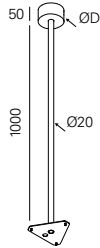

ARCHITECTURAL LIGHTING

ROFY 85

02. Select options

OPTIONS Code*

Suspension

S10 L1500 mm (x3)	9111001
S10 L3000 mm (x3)	9111002
S10 L6000 mm (x3)	9111003

Transparent current supply cable

L1500 mm - 3 x 0,75 mm²	940400
L1500 mm - 5 x 0,75 mm²	940500
L1500 mm - 7 x 0,75 mm²	940600
L3000 mm - 3 x 0,75 mm²	940401
L3000 mm - 5 x 0,75 mm²	940501
L3000 mm - 7 x 0,75 mm²	940601
L6000 mm - 3 x 0,75 mm²	940402
L6000 mm - 5 x 0,75 mm²	940507
L6000 mm - 7 x 0,75 mm²	940602

• For the DALI option with emergency unit and remote control add 2 current supply cables of 5 x 0,75 mm².

Round ceiling rose

Surface mounted T24	45 l		Ø95	978600♣
Surface mounted T26 (DALI+K3)				978601♣

Recessed T5	Ø70	33 l		Ø90	971300♣
Recessed T27 (DALI+K3)					978700♣

Central ceiling rose

Surface mounted T21	45 l		Ø95	977211♣
Surface mounted T28 (DALI+K3)				977230♣

Suspension rod

D95 - Ø400, Ø600 mm	913000♣
D120 - Ø900, Ø1150 mm	913010♣