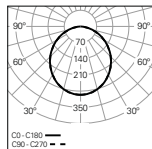

LIGHT+ - Opal diffuser

UGR	W	lm output	lm/W	Dmm	CODE*
≤25	16	2162	135	Ø300	90619L300▼▲0◆00
≤25	24	3428	143	Ø400	90619L400▼▲0◆00
≤22	43	6598	153	Ø600	90619L600▼▲◆◆00
≤22	65	9827	151	Ø900	90619L900▼▲◆◆00
≤22	107	16035	150	Ø1150	90619L115▼▲◆◆00

ROFY 85

- For suspended version add current supply cable, suspension and ceiling rose. Please order separately.

*Replace the symbols to complete the code

Control gear	
HF	E
DALI	H

Colour ¹	
White	W
Grey	G
Black	B
Sahara	0
Mist	1
Carbon	I
Autumn	L
Rusty chain	R
Jungle	N
Golden eye	D

Emergency	
No EM	0
EM 3h (K3) ²	3

Colour temp.	
3000K	3
4000K	0
Tunable White ³	T