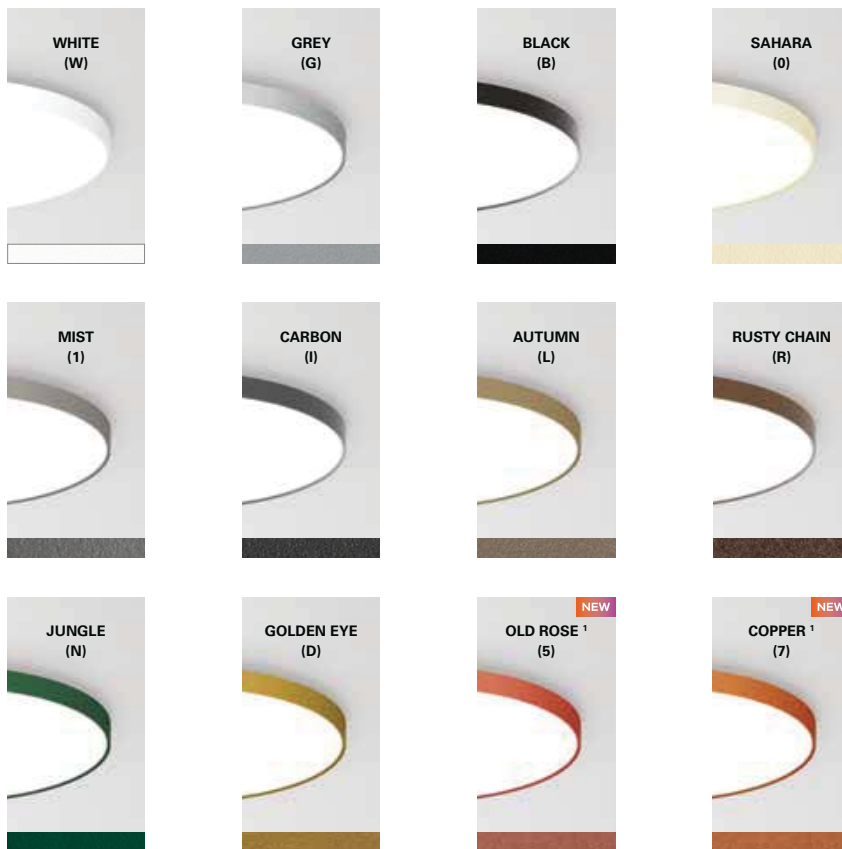

Define your colour

ARCHITECTURAL
LIGHTING