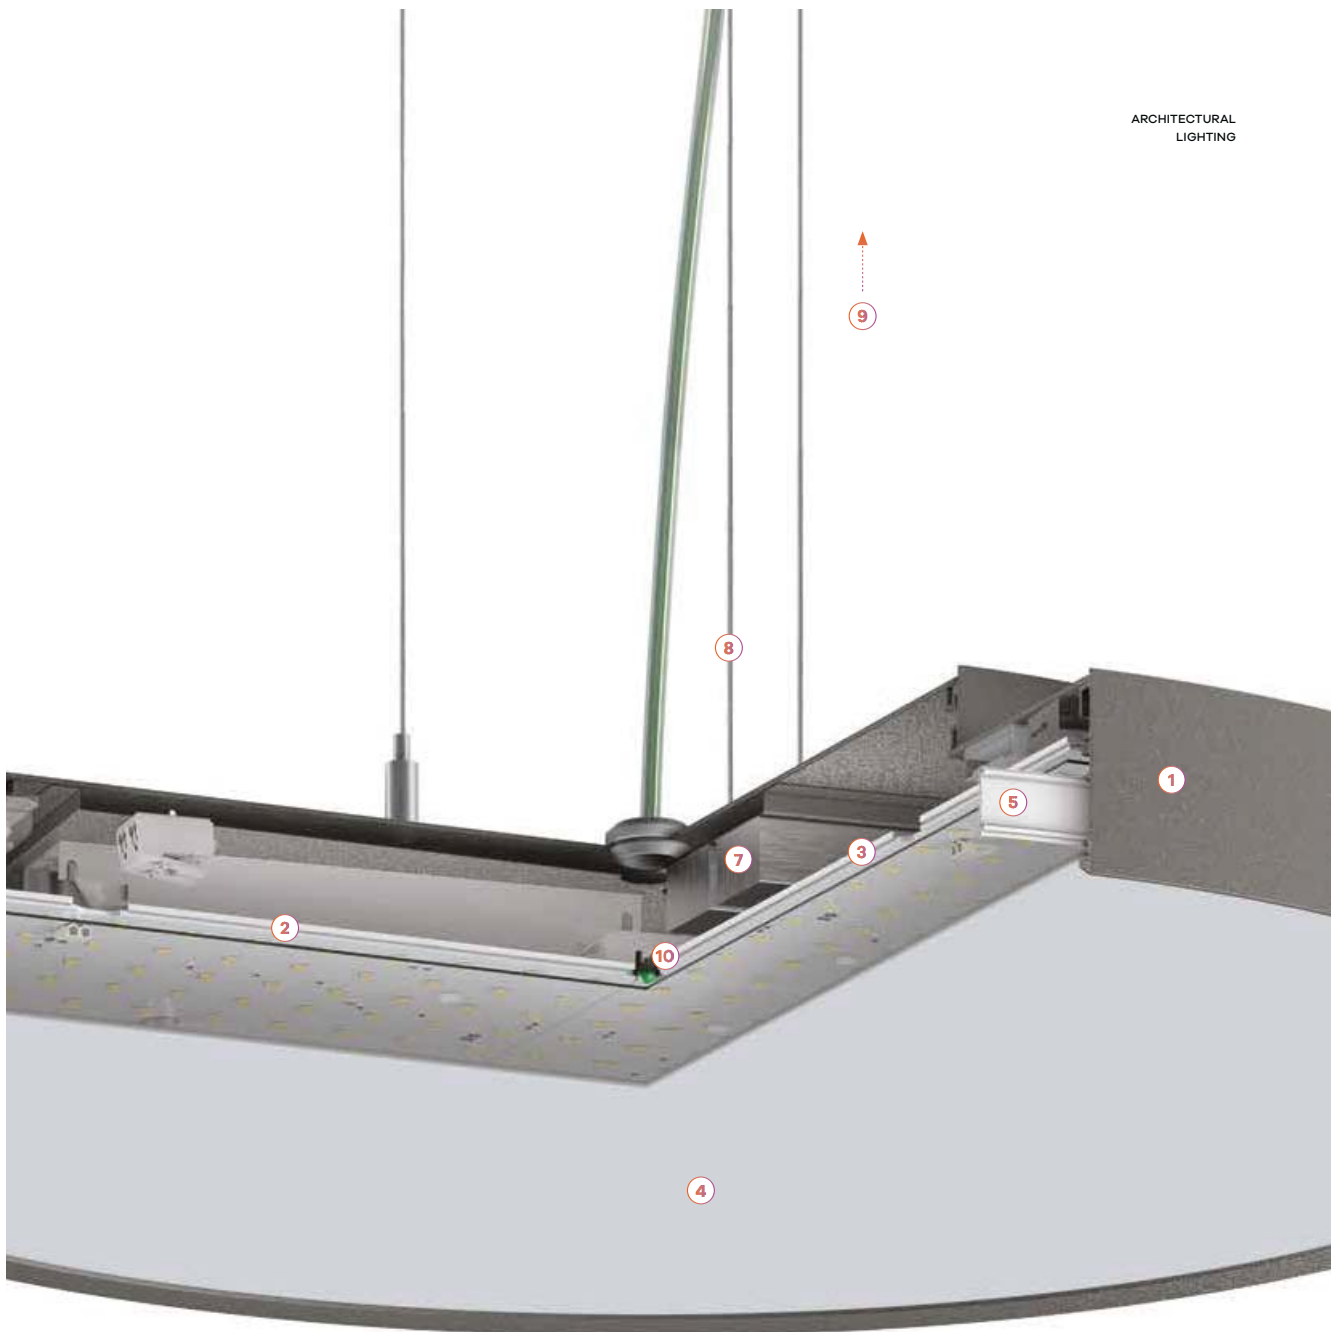

ARCHITECTURAL
LIGHTING