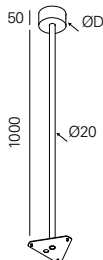

02. Select options

OPTIONS Code*

Suspension

S10 L1500 mm (x3)	9111001
S10 L3000 mm (x3)	9111002
S10 L6000 mm (x3)	9111003

Transparent current supply cable

L1500 mm - 3 x 0,75 mm²	940400
L1500 mm - 5 x 0,75 mm²	940500
L1500 mm - 7 x 0,75 mm²	940600
L3000 mm - 3 x 0,75 mm²	940401
L3000 mm - 5 x 0,75 mm²	940501
L3000 mm - 7 x 0,75 mm²	940601
L6000 mm - 3 x 0,75 mm²	940402
L6000 mm - 5 x 0,75 mm²	940507
L6000 mm - 7 x 0,75 mm²	940602

- For the DALI option with emergency unit and remote control add 2 current supply cables of 5 x 0,75 mm².

Round ceiling rose

Surface mounted T24	45 l	Ø95	978600♣
Surface mounted T26 (DALI+K3)			978601♣

Recessed T5	Ø70	33 l	Ø90	971300♣
Recessed T27 (DALI+K3)				978700♣

Central ceiling rose

Surface mounted T21	45 l	Ø95	977211♣
Surface mounted T28 (DALI+K3)			977230♣

Suspension rod

D95 - Ø400, Ø600 mm	913000♣
D120 - Ø900, Ø1150 mm	913010♣