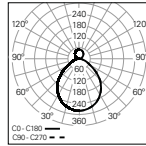

gCONTROL+ - Microprismatic diffuser (80%/20%)