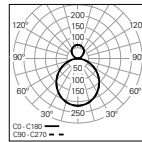

LIGHT+ - Opal diffuser (75%/25%)

UGR	W	lm output	lm/W	LxWmm	CODE*
≤22	18	2325	129	286x286	90716L286▼▲◆◆00
≤22	60	8081	135	550x550	90716L550▼▲◆◆00
≤22	33	4135	125	550x286	90716L552▼▲◆◆00
≤22	48	6534	136	814x286	90716L812▼▲◆◆00
≤22	60	8270	138	1078x286	90716L102▼▲◆◆00
≤22	75	10330	138	1342x286	90716L132▼▲◆◆00

ROFY 60 Sq D/I

- To complete the product add current supply cable, suspension and ceiling rose. Please order separately.
- In order to guarantee total light uniformity on the ceiling in the suspended version, installation must be carried out at a minimum distance of 500 mm.

*Replace the symbols to complete the code

Control gear	Symbol
HF	E
DALI	H

Colour 1	Symbol
White	W
Grey	G
Black	B
Sahara	0
Mist	1
Carbon	I
Autumn	L
Rusty chain	R
Jungle	N
Golden eye	D

Emergency	Symbol
No EM	0
EM 3h (K3) ²	3

Colour temp.	Symbol
3000K	3
4000K	0
Tunable White	T