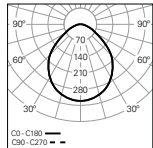

gCONTROL+ - Microprismatic diffuser