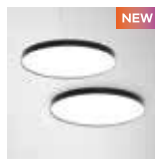

Architectural
lighting

ROFY

ROFY 60
172