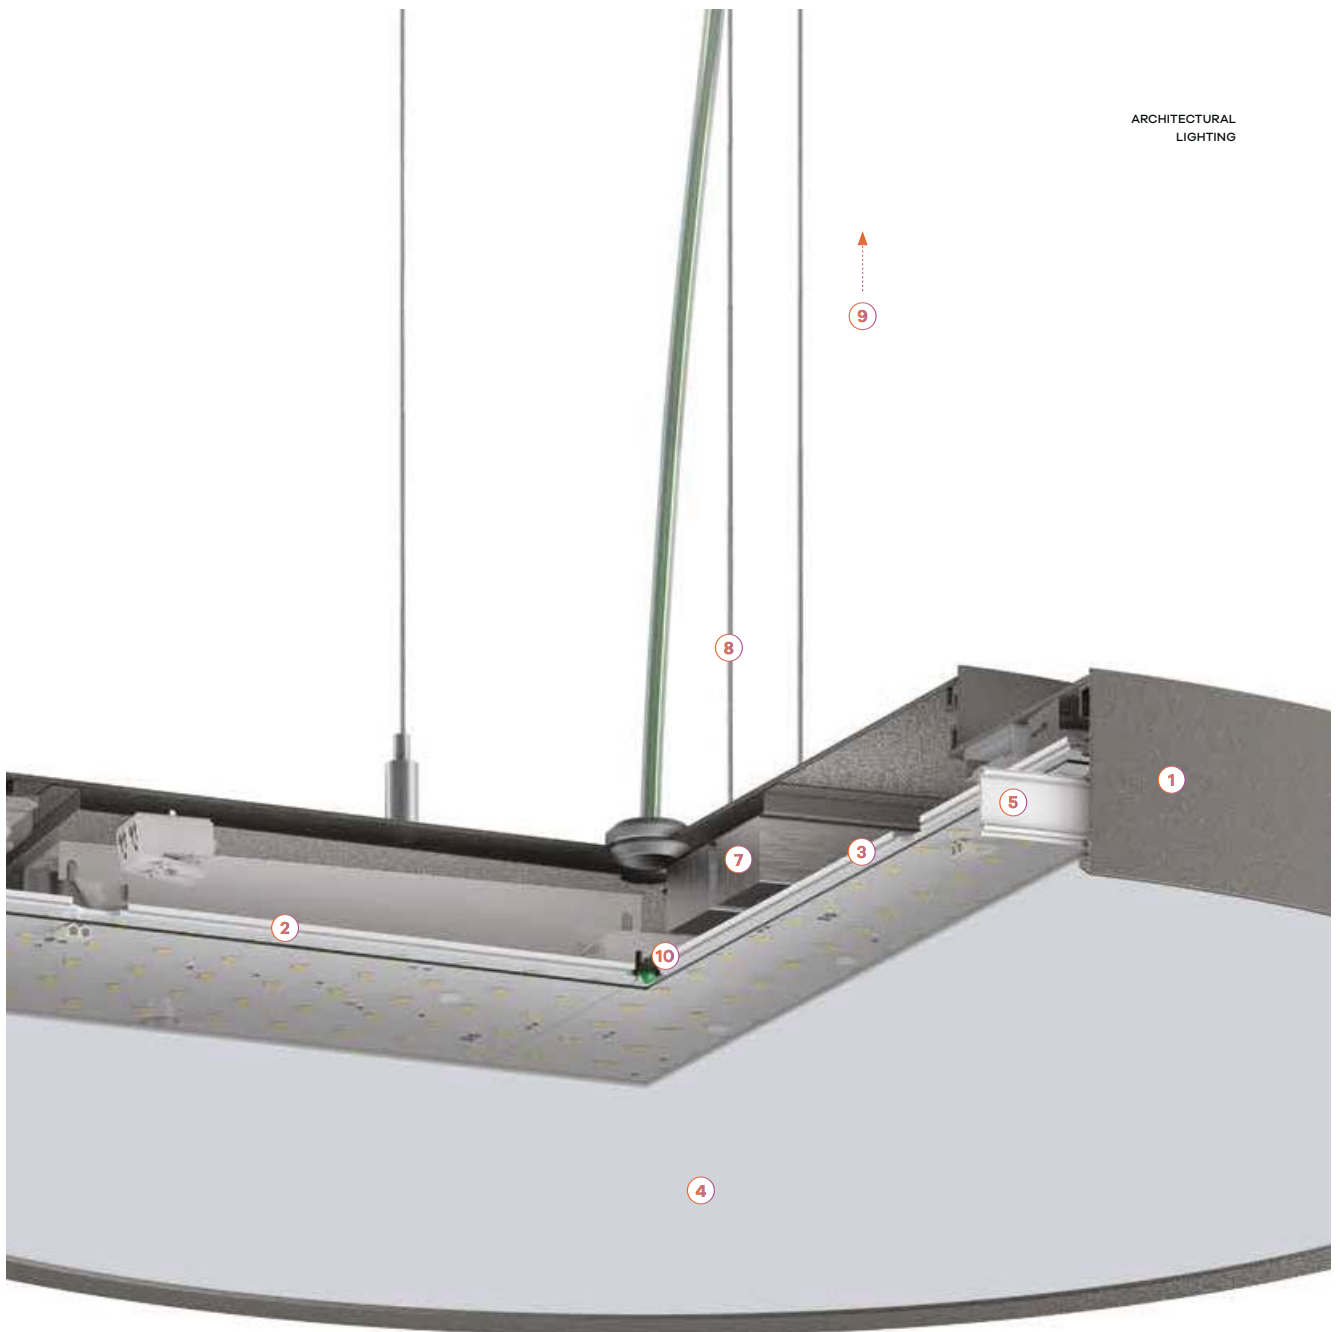

ARCHITECTURAL
LIGHTING