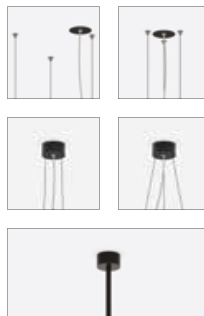

Minimalism and technology

1. Body

Seamlessly welded aluminium profile, available in 12 colours.

2. LED

SDCM MacAdam ≤ 3 , 3000K / 4000K colour temperature, CRI > 80 and 80.000h lifetime L90 B10.

3. Tunable White

Tunable White versions available with a white light spectrum from 2700K to 6500K. Available from $\varnothing 400$ mm.

4. gCONTROL+ or LIGHT+

High-tech optical system with LIGHT+ opal version to ensure smooth and uniform light, or gCONTROL+ microprismatic version for high visual comfort (UGR < 19) and without visible spots).

5. HPR

Internal high-performance reflector to ensure high efficiency and smooth and uniform light.

6. Indirect light

Direct / indirect version with 80% / 20% light ratio and opal diffuser for light uniformity on the ceiling.

7. HF or dimmable DALI driver

8. Suspension and current supply cable

Thanks to a wide range of suspensions and ceiling roses, you can select a very minimalist and discrete suspension. The central suspension allows the luminaire to subtly integrate into any project. Suspensions and power cable available in 1500, 3000 or 6000 mm length.

9. Ceiling rose

Recessed, surface mounted or central ceiling roses, available in white or black colour.

10. Emergency unit

11. IP version

Available with water and dust protection index IP54.