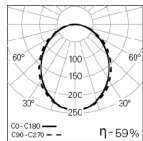

Clip-in diffuser system

Suspension detail

End caps without visible screws

PHOTOMETRY

REBA 35 LED Line
L1122 bLINE 4000K SRT

REBA 35 LED Line
L1122 bLINE 4000K MID

REBA 35 LED Line
L1122 bLINE 4000K END

TO SPECIFY: