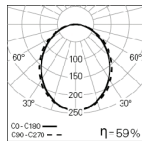

Clip-in diffuser system

Suspension detail

End caps without visible screws

PHOTOMETRY

REBA 35 LED Line
L1122 bLINE 4000K SRT

REBA 35 LED Line
L1122 bLINE 4000K MID

REBA 35 LED Line
L1122 bLINE 4000K END

TO SPECIFY: