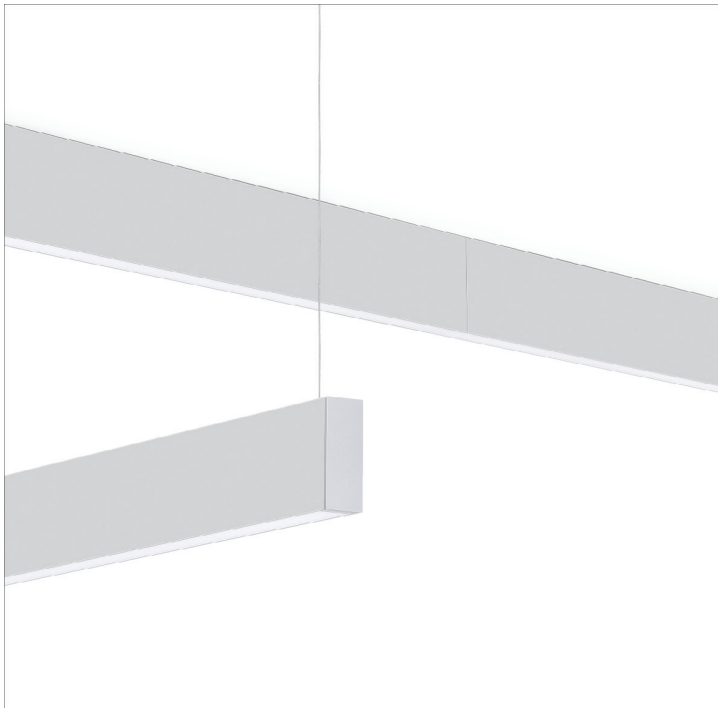

REBA 35 LED Line

ALUMINIUM PROFILE SYSTEMS

LED

Norms: EN 60598-1, EN 60598-2-1

PRODUCT DESCRIPTION

Areas of Application: Commercial, Business areas, Private Houses, Art and Culture spaces, Offices, Public buildings, Hotel and Restaurant services.

Mounting: Surface/Suspended.

Light Distribution: Direct.

Light Source: LED 4000K, CRI>80, MacAdam Step<3, 80.000h life (@L80, B10, Ta 25°C).

Optical System: Diffuser: Opal polycarbonate.

Control Gear: LED driver, 220-240VAC-50/60Hz.

Wiring: Through-wiring included.

Materials: Body: Extruded aluminium profile.

Surface Finish: Anodised in natural colour.

bLINE - Opal polycarbonate diffuser (middle)

LED	UGR	W	lm	lm/W	η(%)	AxBxC (mm)	kg	HF	DALI
	≤25	17	2494	87	59	562x50x100	1,7	90452.L002.E	90452.L002.H
	≤25	25	3741	87	58	842x35x100	2,3	90452.L003.E	90452.L003.H
	≤25	32	4988	92	59	1122x35x100	2,8	90452.L004.E	90452.L004.H
	≤25	40	6235	90	58	1402x35x100	3,3	90452.L005.E	90452.L005.H
	≤25	47	7482	91	57	1682x35x100	3,8	90452.L006.E	90452.L006.H
	-	57	8729	90	59	1964x35x100	4,6	90452.L007.E	90452.L007.H
	-	64	9976	92	59	2244x35x100	5,1	90452.L008.E	90452.L008.H
	-	72	11223	92	59	2524x35x100	5,6	90452.L009.E	90452.L009.H
	-	80	12470	90	58	2804x35x100	6,1	90452.L010.E	90452.L010.H