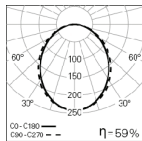

Clip-in diffuser system

Suspension detail

End caps without visible screws

PHOTOMETRY

REBA 35 LED Line
L1122 bLINE 4000K SRT

REBA 35 LED Line
L1122 bLINE 4000K MID

REBA 35 LED Line
L1122 bLINE 4000K END

TO SPECIFY: