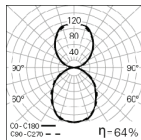

REBA 35 D/I LED Line
L1122 bLINE 4000K MID