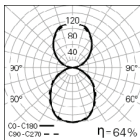

PHOTOMETRY

REBA 35 D/I LED Line
L1122 bLINE 4000K SRT