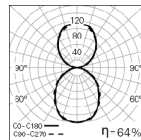

REBA 35 D/I LED Line
L1122 bLINE 4000K END

TO SPECIFY:

Linear suspended LED luminaire, with direct and indirect light, for continuous line. Extruded aluminium profile, anodised in natural colour and 35mm width. Injected polycarbonate end caps, without visible screws, and clip-in polycarbonate bLINE diffuser with up till 30m length in one single piece. Standard version with LED 4000K, CRI>80, MacAdam Step<3 and 80.000h lifetime (@L80, B10, Ta 25°C). Optional DALI dimmable LED driver, 3000K, Tunable White suspension kit, transparent current supply cable and surface or recessed mounted ceiling rose. - as Roxo Lighting REBA 35 D/I LED Line.

We reserve the right to make technical changes without prior notice. Electrical/Optical data are subjected to a tolerance of +/-10%.

TIGOR&NOVI