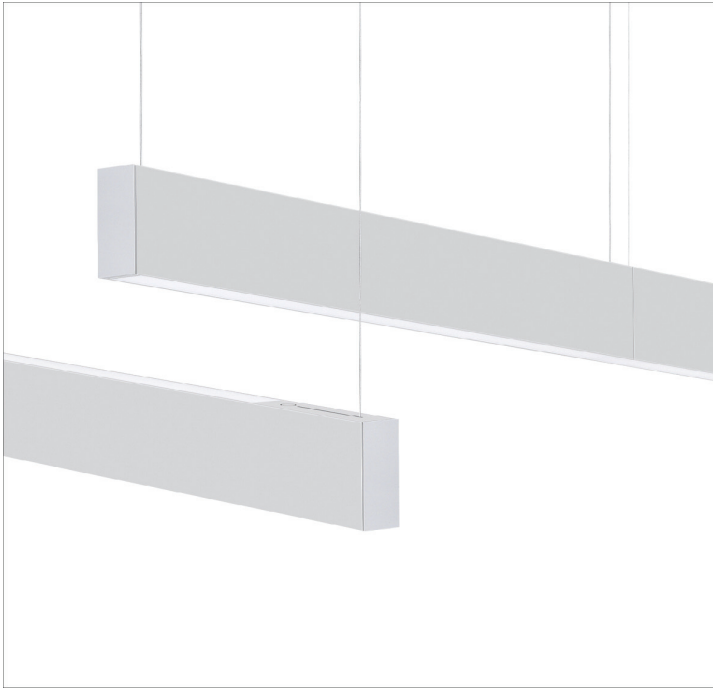

REBA 35 D/I LED Line

ALUMINIUM PROFILE SYSTEMS

Norms: EN 60598-1, EN 60598-2-1

PRODUCT DESCRIPTION

Areas of Application: Commercial, Business areas, Private Houses, Art and Culture spaces. Offices, Public buildings, Hotel and Restaurant services.

Mounting:	Suspended.
Light Distribution:	Direct / Indirect.
Light Source:	LED 4000K, CRI>80, MacAdam Step<3, 80.000h life (@L80, B10, Ta 25°C).
Optical System:	Diffuser: Opal polycarbonate.
Control Gear:	LED driver, 220-240VAC-50/60Hz.
Wiring:	Through-wiring included.
Materials:	Body: Extruded aluminium profile.
Surface Finish:	Anodised in natural colour.