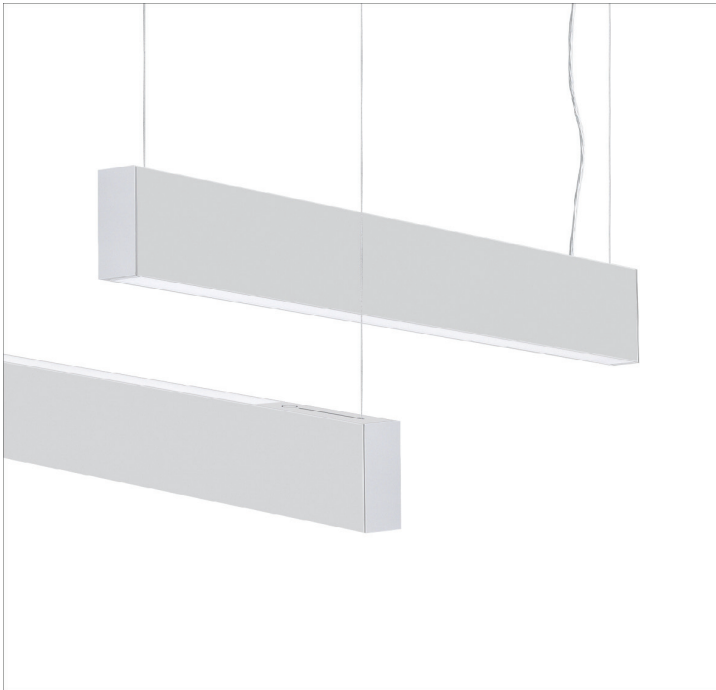

REBA 35 D/I LED

ALUMINIUM PROFILE SYSTEMS

Norms: EN 60598-1, EN 60598-2-1

PRODUCT DESCRIPTION

Areas of Application: Commercial, Business areas, Private Houses, Art and Culture spaces. Offices, Public buildings, Hotel and Restaurant services.

Mounting:	Suspended.
Light Distribution:	Direct / Indirect.
Light Source:	LED 4000K, CRI>80, MacAdam Step<3, 80.000h life (@L80, B10, Ta 25°C).
Optical System:	Diffuser: Opal polycarbonate.
Control Gear:	LED driver, 220-240VAC-50/60Hz.
Materials:	Body: Extruded aluminium profile.
Surface Finish:	Anodised in natural colour.

Note:
• To complete the product add suspension, current supply cable and ceiling rose. Please order separately.

COLOUR / FINISH

Code	Description
W	White
B	Black

DIMENSIONS

Example code for order: 90453.L005.E (HF) + 3000 + 971400 + 940400 + 912400Z (OPTIONS)

PHOTOMETRY

REBA 35 D/I LED
L1128 bLINE 4000K

TO SPECIFY:

Linear suspended LED luminaire, with direct and indirect light, individually mounted. Extruded aluminium profile, anodised in natural colour and 35mm width. Injected polycarbonate end caps, without visible screws, and clip-in polycarbonate bLINE diffuser. Standard version with LED 4000K, CRI>80, MacAdam Step<3 and 80.000h lifetime (@L80, B10, Ta 25°C). Optional DALI dimmable LED driver, 3000K, Tunable White, suspension kit, transparent current supply cable and surface or recessed mounted ceiling rose. - as Roxo Lighting REBA 35 D/I LED.