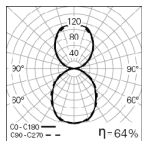

PHOTOMETRY

REBA 35 D/I LED
L1128 bLINE 4000K

TO SPECIFY:

Linear suspended LED luminaire, with direct and indirect light, individually mounted. Extruded aluminium profile, anodised in natural colour and 35mm width. Injected polycarbonate end caps, without visible screws, and clip-in polycarbonate bLINE diffuser. Standard version with LED 4000K, CRI>80, MacAdam Step<3 and 80.000h lifetime (@L80, B10, Ta 25°C). Optional DALI dimmable LED driver, 3000K, Tunable White, suspension kit, transparent current supply cable and surface or recessed mounted ceiling rose. - as Roxo Lighting REBA 35 D/I LED.

We reserve the right to make technical changes without prior notice. Electrical/Optical data are subjected to a tolerance of +/-10%.

T160202EN01