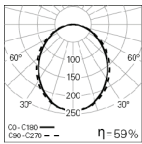

TIG02EN01

REBA 35 LED

ALUMINIUM PROFILE SYSTEMS

PHOTOMETRY

REBA 35 LED
L1128 bLINE 4000K

TO SPECIFY:

Linear surface or suspended LED luminaire individually mounted. Extruded aluminium profile, anodised in natural colour and 35mm width. Injected polycarbonate end caps, without visible screws and clip-in polycarbonate bLINE diffuser. Standard version with LED 4000K, CRI>80, MacAdam Step<3 and 80.000h lifetime (@L80, B10, Ta 25°C). Optional DALI dimmable LED driver, 3000K, Tunable White, suspension kit, transparent current supply cable and surface or recessed mounted ceiling rose - as Roxo Lighting REBA 35 LED.