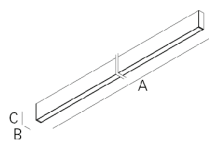

DIMENSIONS

Example code for order: 90451.L005.H (DALI) + 3000 + 971400 + 940400 + 912400Z (OPTIONS)

We reserve the right to make technical changes without prior notice. Electrical/Optical data are subjected to a tolerance of +/-10%.

TIG002EN01