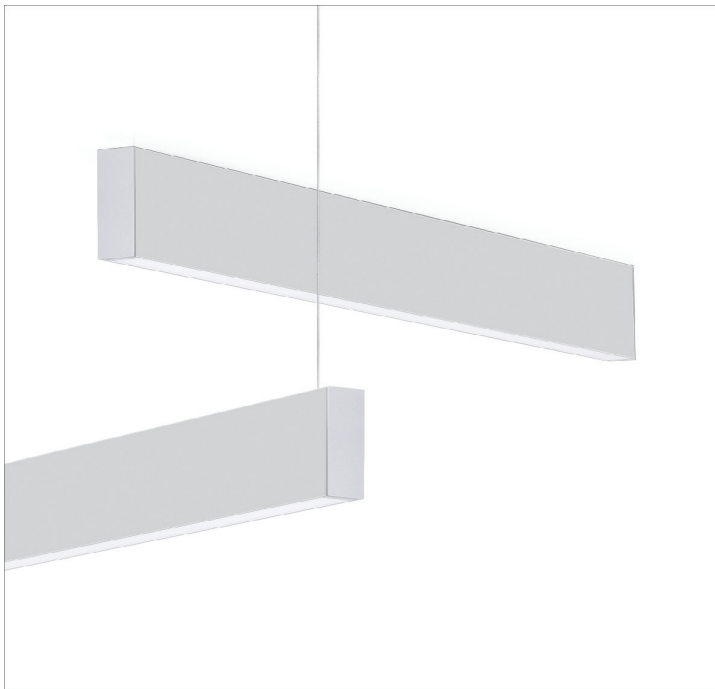

REBA 35 LED

ALUMINIUM PROFILE SYSTEMS

LED

Norms: EN 60598-1, EN 60598-2-1

PRODUCT DESCRIPTION

Areas of Application: Commercial, Business areas, Private Houses, Art and Culture spaces. Offices, Public buildings, Hotel and Restaurant services.

Mounting: Surface/Suspended.

Light Distribution: Direct.

Light Source: LED 4000K, CRI>80, MacAdam Step<3, 80.000h life (@L80, B10, Ta 25°C).

Optical System: Diffuser: Opal polycarbonate.

Control Gear: LED driver, 220-240VAC-50/60Hz.

Materials: Body: Extruded aluminium profile.

Surface Finish: Anodised in natural colour.

bLINE - Opal polycarbonate diffuser

LED	UGR	W	lm	lm/W	η(%)	AxBxC (mm)	kg	HF	DALI
	≤25	25	3741	87	58	848x35x100	2,3	90451.L003.E	90451.L003.H
	≤25	32	4988	92	59	1128x35x100	2,8	90451.L004.E	90451.L004.H
	≤25	40	6235	90	58	1408x35x100	3,3	90451.L005.E	90451.L005.H
	≤25	47	7482	91	57	1688x35x100	3,9	90451.L006.E	90451.L006.H
-	-	57	8729	90	59	1970x35x100	4,6	90451.L007.E	90451.L007.H
-	-	64	9976	92	59	2250x35x100	5,2	90451.L008.E	90451.L008.H
-	-	72	11223	92	59	2530x35x100	5,7	90451.L009.E	90451.L009.H
-	-	80	12470	90	58	2810x35x100	6,3	90451.L010.E	90451.L010.H