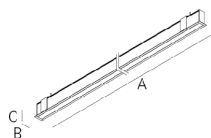

DIMENSIONS

Example code for order: 90449.L003.E (HF) + 3000 + 955000(OPTIONS)

We reserve the right to make technical changes without prior notice. Electrical/Optical data are subjected to a tolerance of +/-10%.

TG00ZENV01