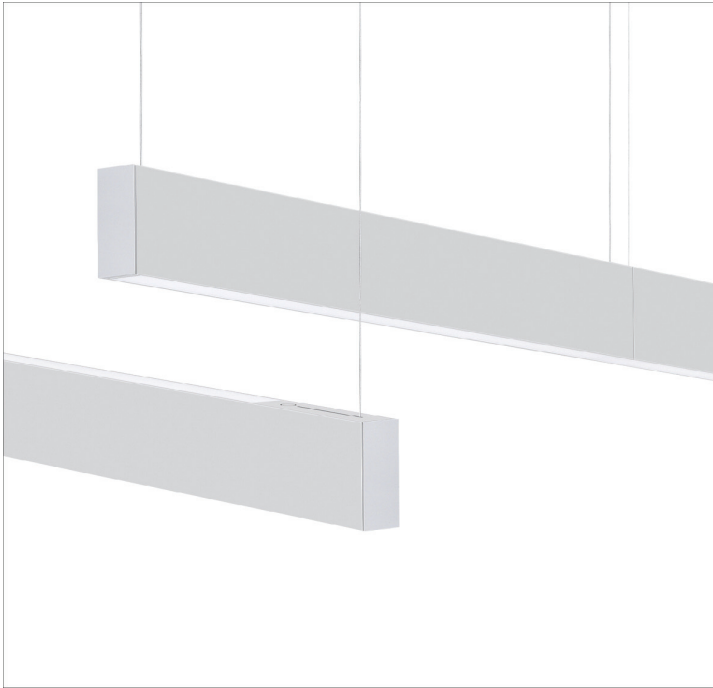

REBA 35 D/I LED Line

ALUMINIUM PROFILE SYSTEMS

Norms: EN 60598-1, EN 60598-2-1

PRODUCT DESCRIPTION

Areas of Application: Commercial, Business areas, Private Houses, Art and Culture spaces. Offices, Public buildings, Hotel and Restaurant services.

Mounting:	Suspended.
Light Distribution:	Direct / Indirect.
Light Source:	LED 4000K, CRI>80, MacAdam Step<3, 80.000h life (@L80, B10, Ta 25°C).
Optical System:	Diffuser: Opal polycarbonate.
Control Gear:	LED driver, 220-240VAC-50/60Hz.
Wiring:	Through-wiring included.
Materials:	Body: Extruded aluminium profile.
Surface Finish:	Anodised in natural colour.

bLINE - Opal polycarbonate diffuser (middle)

LED	UGR	W	Lm	Lm/W	η(%)	AxBxC (mm)	Kg	HF	DALI
	≤22	57	8729	98	64	1122x35x100	3,5	90454.L004.E	90454.L004.H
	≤22	72	11223	101	65	1402x35x100	4,1	90454.L005.E	90454.L005.H
	≤22	87	13717	99	63	1682x35x100	4,8	90454.L006.E	90454.L006.H
-	111	17458	101	64	2244x35x100	6,4	90454.L008.E	90454.L008.H	
-	129	19952	101	65	2524x35x100	7,2	90454.L009.E	90454.L009.H	
-	144	22446	101	65	2804x35x100	8,0	90454.L010.E	90454.L010.H	

Add suffix to order: Start - 00000.0000.0.0049 End - 00000.0000.0.0050

Note:

- To complete a line, start kit will be necessary. Please order separately.
- Dimensions without end caps, please add 6mm to complete the line.
- Diffuser not included. Please order separately.
- For the lines up till 7m length, the adequate cabling is a power-supply cable with 0,75mm² thickness. Please order separately.
- For the lines with length above 7m and below 22m, the adequate cabling is a power-supply cable with 1,5mm² thickness. Please order separately.

Example code for order: 90454.L005.H.0049 (START) + 90454.L005.H (MIDDLE) + 90454.L005.H.0050 (END) + 985615 + 3000 + 922910G + (2x)931910 + 971400 + 940500 + (3x) 912400Z + 992811 (OPTIONS)

We reserve the right to make technical changes without prior notice. Electrical/Optical data are subjected to a tolerance of +/-10%.

TIG002EN/01