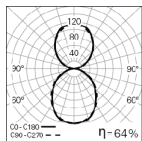

PHOTOMETRY

REBA 35 D/I LED
L1128 bLINE 4000K

TO SPECIFY:

Linear suspended LED luminaire, with direct and indirect light, individually mounted. Extruded aluminium profile, anodised in natural colour and 35mm width. Injected polycarbonate end caps, without visible screws, and clip-in polycarbonate bLINE diffuser. Standard version with LED 4000K, CRI>80, MacAdam Step<3 and 80.000h lifetime (@L80, B10, Ta 25°C). Optional DALI dimmable LED driver, 3000K, Tunable White, suspension kit, transparent current supply cable and surface or recessed mounted ceiling rose. - as Roxo Lighting REBA 35 D/I LED.

We reserve the right to make technical changes without prior notice. Electrical/Optical data are subjected to a tolerance of +/-10%.

TFC020EN01