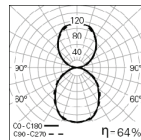

REBA 35 D/I LED Line
L1122 bLINE 4000K END

TO SPECIFY:

Linear suspended LED luminaire, with direct and indirect light, for continuous line. Extruded aluminium profile, anodised in natural colour and 35mm width. Injected polycarbonate end caps, without visible screws, and clip-in polycarbonate bLINE diffuser with up till 30m length in one single piece. Standard version with LED 4000K, CRI>80, MacAdam Step<3 and 80.000h lifetime (@L80, B10, Ta 25°C). Optional DALI dimmable LED driver, 3000K, Tunable White suspension kit, transparent current supply cable and surface or recessed mounted ceiling rose. - as Roxo Lighting REBA 35 D/I LED Line.

We reserve the right to make technical changes without prior notice. Electrical/Optical data are subjected to a tolerance of +/-10%.

TIGOR/EN01