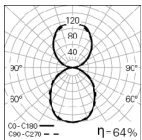

PHOTOMETRY

REBA 35 D/I LED Line
L1122 bLINE 4000K SRT