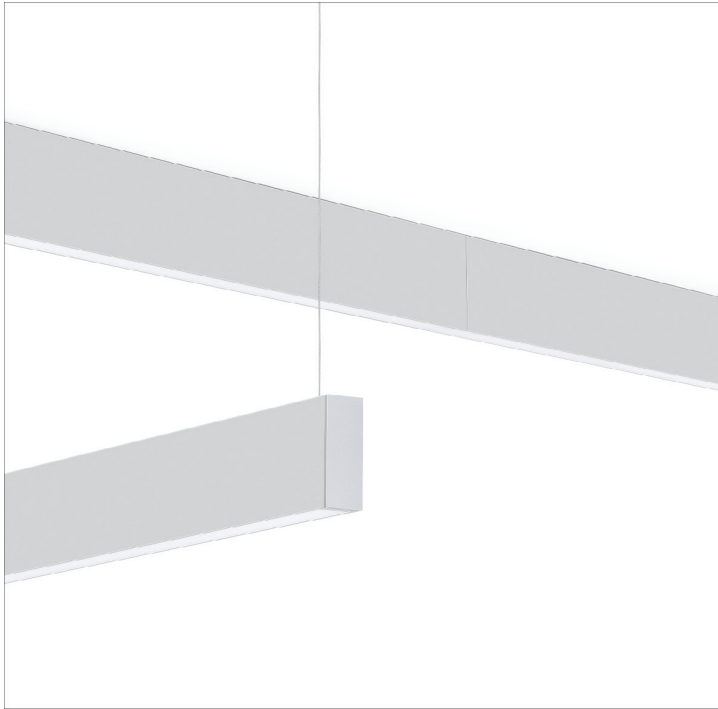

REBA 35 LED Line

ALUMINIUM PROFILE SYSTEMS

LED

Norms: EN 60598-1, EN 60598-2-1

PRODUCT DESCRIPTION

Areas of Application: Commercial, Business areas, Private Houses, Art and Culture spaces, Offices, Public buildings, Hotel and Restaurant services.

Mounting: Surface/Suspended.

Light Distribution: Direct.

Light Source: LED 4000K, CRI>80, MacAdam Step<3, 80.000h life (@L80, B10, Ta 25°C).

Optical System: Diffuser: Opal polycarbonate.

Control Gear: LED driver, 220-240VAC-50/60Hz.

Wiring: Through-wiring included.

Materials: Body: Extruded aluminium profile.

Surface Finish: Anodised in natural colour.

bLINE - Opal polycarbonate diffuser (middle)

LED	UGR	W	lm	lm/W	η(%)	AxBxC (mm)	kg	HF	DALI
	≤25	17	2494	87	59	562x50x100	1,7	90452.L002.E	90452.L002.H
	≤25	25	3741	87	58	842x35x100	2,3	90452.L003.E	90452.L003.H
	≤25	32	4988	92	59	1122x35x100	2,8	90452.L004.E	90452.L004.H
	≤25	40	6235	90	58	1402x35x100	3,3	90452.L005.E	90452.L005.H
	≤25	47	7482	91	57	1682x35x100	3,8	90452.L006.E	90452.L006.H
	-	57	8729	90	59	1964x35x100	4,6	90452.L007.E	90452.L007.H
	-	64	9976	92	59	2244x35x100	5,1	90452.L008.E	90452.L008.H
	-	72	11223	92	59	2524x35x100	5,6	90452.L009.E	90452.L009.H
	-	80	12470	90	58	2804x35x100	6,1	90452.L010.E	90452.L010.H

Add suffix to order: Start - 00000.0000.0.0049 End - 00000.0000.0.0050

Note:

- To complete the surface product add surface fixing. Please order separately.
- To complete the suspended product add suspension, current supply cable and ceiling rose. Please order separately.
- To complete a line, start kit will be necessary. Please order separately.
- Dimensions without end caps, please add 6mm to complete the line.
- Diffuser not included. Please order separately.
- Profile 562mm only available for end line.
- For the lines up till 13m length, the adequate cabling is a power-supply cable with 0,75mm² thickness. Please order separately.
- For the lines with length above 13m and below 30m, the adequate cabling is a power-supply cable with 1,5mm² thickness. Please order separately.

Example code for order: 90452.L005.E.0049 (START) + 90452.L005.E (MIDDLE) + 90452.L005.E.0050 (END) + 985605 + 3000 + 922910G + (2x)931910 + 971400 + 940400 + (2x) 912400Z(OPTIONS)

We reserve the right to make technical changes without prior notice. Electrical/Optical data are subjected to a tolerance of +/-10%.