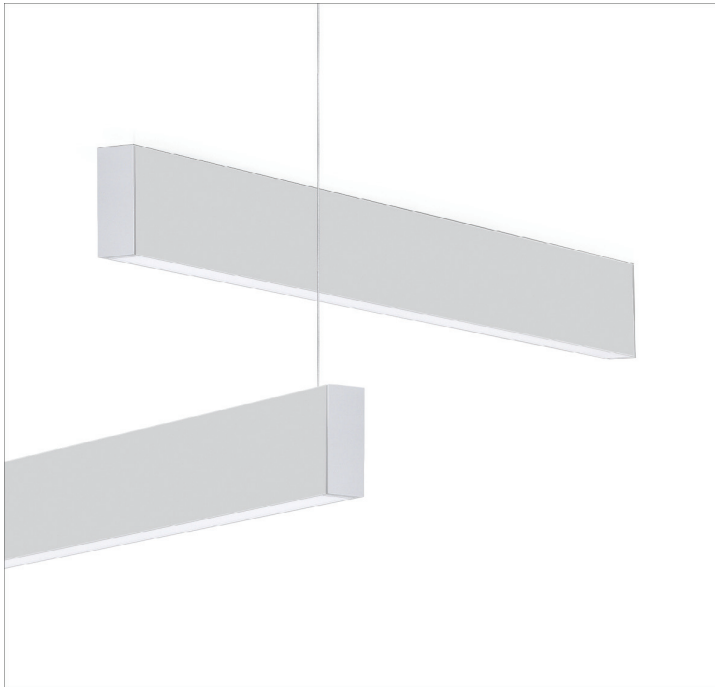

REBA 35 LED

ALUMINIUM PROFILE SYSTEMS

LED

Norms: EN 60598-1, EN 60598-2-1

CE RoHS COMPLIANT IP 40 950°C 230V/50Hz SELV

PRODUCT DESCRIPTION

Areas of Application: Commercial, Business areas, Private Houses, Art and Culture spaces. Offices, Public buildings, Hotel and Restaurant services.

Mounting: Surface/Suspended.

Light Distribution: Direct.

Light Source: LED 4000K, CRI>80, MacAdam Step<3, 80.000h life (@L80, B10, Ta 25°C).

Optical System: Diffuser: Opal polycarbonate.

Control Gear: LED driver, 220-240VAC-50/60Hz.

Materials: Body: Extruded aluminium profile.

Surface Finish: Anodised in natural colour.

bLINE - Opal polycarbonate diffuser

LED	UGR	W	lm	lm/W	η(%)	AxBxC (mm)	kg	HF	DALI
	≤25	25	3741	87	58	848x35x100	2,3	90451.L003.E	90451.L003.H
	≤25	32	4988	92	59	1128x35x100	2,8	90451.L004.E	90451.L004.H
	≤25	40	6235	90	58	1408x35x100	3,3	90451.L005.E	90451.L005.H
	≤25	47	7482	91	57	1688x35x100	3,9	90451.L006.E	90451.L006.H
	-	57	8729	90	59	1970x35x100	4,6	90451.L007.E	90451.L007.H
	-	64	9976	92	59	2250x35x100	5,2	90451.L008.E	90451.L008.H
	-	72	11223	92	59	2530x35x100	5,7	90451.L009.E	90451.L009.H
	-	80	12470	90	58	2810x35x100	6,3	90451.L010.E	90451.L010.H

1. Note:
2. To complete the surface product add surface fixing. Please order separately.
   - To complete the suspended product add suspension, current supply cable and ceiling rose. Please order separately.

COLOUR / FINISH

Code	Description
□ W	White
■ B	Black

DIMENSIONS

Example code for order: 90451.L005.H (DALI) + 3000 + 971400 + 940400 + 912400Z (OPTIONS)

We reserve the right to make technical changes without prior notice. Electrical/Optical data are subjected to a tolerance of +/-10%.

TIG002EN01