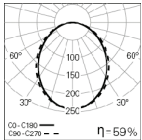

PHOTOMETRY

REBA 35 /E LED
L1143 bLINE 4000K

TO SPECIFY:

Linear recessed LED luminaire, with trim, individually mounted. Extruded aluminium profile, anodised in natural colour and 50mm width. Injected polycarbonate end caps, without visible screws, and clip-in polycarbonate bLINE diffuser. Standard version with LED 4000K, CRI>80, MacAdam Step<3 and 80.000h lifetime (@L80, B10, Ta 25°C). Optional DALI dimmable LED driver, 3000K and Tunable White. - as Roxo Lighting REBA 35 /E LED.

We reserve the right to make technical changes without prior notice. Electrical/Optical data are subjected to a tolerance of +/-10%.

TE602ENV01