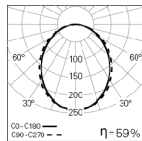

REBA 35 LED Line
L1122 bLINE 4000K MID