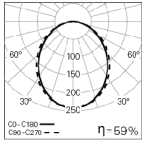

REBA 35 LED

ALUMINIUM PROFILE SYSTEMS

PHOTOMETRY

REBA 35 LED
L1128 bLINE 4000K

TO SPECIFY:

Linear surface or suspended LED luminaire individually mounted. Extruded aluminium profile, anodised in natural colour and 35mm width. Injected polycarbonate end caps, without visible screws and clip-in polycarbonate bLINE diffuser. Standard version with LED 4000K, CRI>80, MacAdam Step<3 and 80.000h lifetime (@L80, B10, Ta 25°C). Optional DALI dimmable LED driver, 3000K, Tunable White, suspension kit, transparent current supply cable and surface or recessed mounted ceiling rose - as Roxo Lighting REBA 35 LED.

We reserve the right to make technical changes without prior notice. Electrical/Optical data are subjected to a tolerance of +/-10%.

TIG0002EN/01