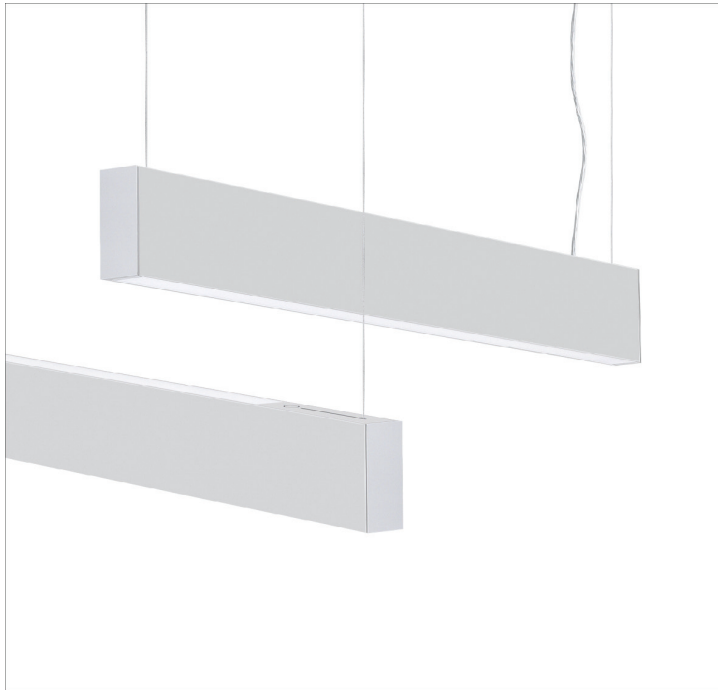

REBA 35 D/I LED

ALUMINIUM PROFILE SYSTEMS

Norms: EN 60598-1, EN 60598-2-1

PRODUCT DESCRIPTION

Areas of Application: Commercial, Business areas, Private Houses, Art and Culture spaces. Offices, Public buildings, Hotel and Restaurant services.

Mounting:	Suspended.
Light Distribution:	Direct / Indirect.
Light Source:	LED 4000K, CRI>80, MacAdam Step<3, 80.000h life (@L80, B10, Ta 25°C).
Optical System:	Diffuser: Opal polycarbonate.
Control Gear:	LED driver, 220-240VAC-50/60Hz.
Materials:	Body: Extruded aluminium profile.
Surface Finish:	Anodised in natural colour.