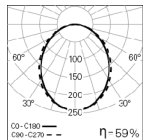

REBA 35 /E LED Line
L1122 bLINE 4000K END

TO SPECIFY:

Linear recessed LED luminaire with trim, for continuous line. Extruded aluminium profile, anodised in natural colour and 50mm width. Injected polycarbonate end caps, without visible screws, and clip-in polycarbonate bLINE diffuser with up till 30m length in one single piece. Standard version with LED 4000K, CRI>80, MacAdam Step<3 and 80.000h lifetime (@L80, B10, Ta 25°C). Optional DALI dimmable LED driver, 3000K and Tunable White and light corners. - as Roxo Lighting REBA 35 /E LED Line.

We reserve the right to make technical changes without prior notice. Electrical/Optical data are subjected to a tolerance of +/-10%.

TI600ZEN/02