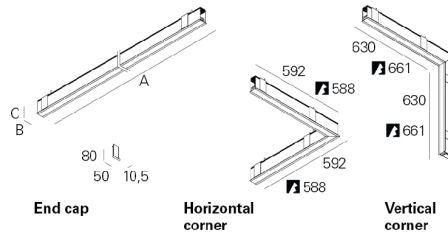

TIGBOUEN/02

REBA 35 /E LED Line ALUMINIUM PROFILE SYSTEMS

COLOUR / FINISH

Code	Description
□ W	White
■ B	Black

DIMENSIONS

OPTIONS

bLINE diffuser

5m length
15m length
30m length