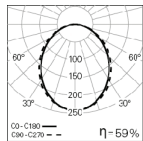

REBA 35 LED Line
L1122 bLINE 4000K END

TO SPECIFY:

Linear surface or suspended LED luminaire, for continuous line. Extruded aluminium profile, anodised in natural colour and 35mm width. Injected polycarbonate end caps, without visible screws, and clip-in polycarbonate bLINE diffuser with up till 30m length in one single piece. Standard version with LED 4000K, CRI>80, MacAdam Step<3 and 80.000h lifetime (@L80, B10, Ta 25°C). Optional DALI dimmable LED driver, 3000K, Tunable White, suspension kit, transparent current supply cable and surface or recessed mounted ceiling rose. - as Roxo Lighting REBA 35 LED Line.

We reserve the right to make technical changes without prior notice. Electrical/Optical data are subjected to a tolerance of +/-10%.

TI600ZEN/02