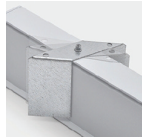

REBA 35 /E LED ALUMINIUM PROFILE SYSTEMS

OPTIONS

Colour temperature

3000K
Tunable White

Order code
**3000
T000**

SwitchDIM Tunable White

SwitchDIM Tunable White.

Order code
926600

Steel safety cable

Steel safety cable

Order code
955000

Low power option

Option supplied under request.

DETAILS

Bracket

PHOTOMETRY

TO SPECIFY:

Linear recessed LED luminaire, with trim, individually mounted. Extruded aluminium profile, anodised in natural colour and 50mm width. Injected polycarbonate end caps, without visible screws, and clip-in polycarbonate bLINE diffuser. Standard version with LED 4000K, CRI>80, MacAdam Step<3 and 80.000h lifetime (@L80, B10, Ta 25°C). Optional DALI dimmable LED driver, 3000K and Tunable White. - as Roxo Lighting REBA 35 /E LED.

We reserve the right to make technical changes without prior notice. Electrical/Optical data are subjected to a tolerance of +/-10%.

TE602ENV01