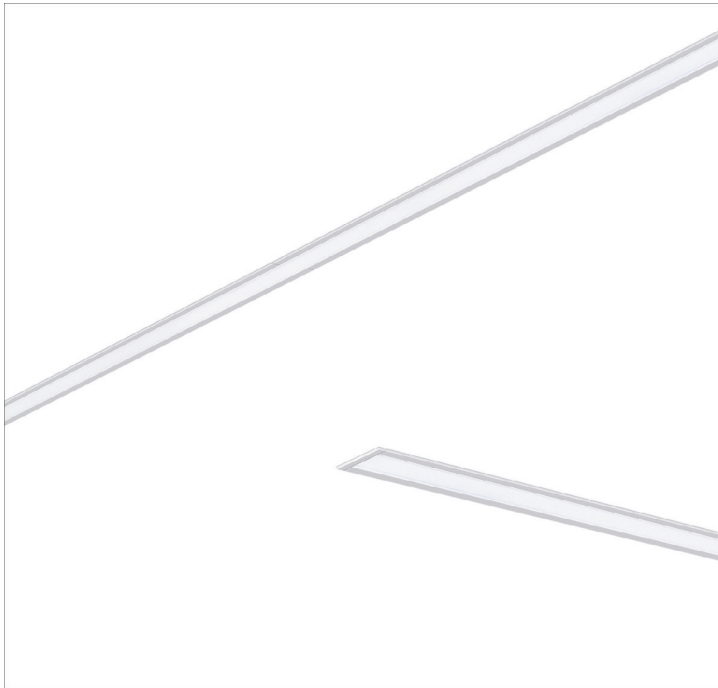

REBA 35 /E LED Line

ALUMINIUM PROFILE SYSTEMS

Norms: EN 60598-1, EN 60598-2-2

PRODUCT DESCRIPTION

Areas of Application: Commercial, Business areas, Private Houses, Art and Culture spaces. Offices, Public buildings, Hotel and Restaurant services.

Mounting: Recessed.

Light Distribution: Direct.

Light Source: LED 4000K, CRI>80, MacAdam Step<3, 80.000h life (@L80, B10, Ta 25°C).

Optical System: Diffuser: Opal polycarbonate.

Control Gear: LED driver, 220-240VAC-50/60Hz.

Materials: Body: Extruded aluminium profile.

Surface Finish: Anodised in natural colour.

Fixing system: Brackets.

bLINE - Opal polycarbonate diffuser (middle)

LED	UGR	W	lm	lm/W	η(%)	AxBxC (mm)		kg	HF	DALI
	≤25	17	2494	87	59	562x50x80	562x41	1,7	90450.L002.E	90450.L002.H
	≤25	25	3741	87	58	842x50x80	842x41	2,3	90450.L003.E	90450.L003.H
	≤25	32	4988	92	59	1122x50x80	1122x41	2,8	90450.L004.E	90450.L004.H
	≤25	40	6235	90	58	1402x50x80	1402x41	3,3	90450.L005.E	90450.L005.H
	≤25	47	7482	91	57	1682x50x80	1682x41	3,8	90450.L006.E	90450.L006.H
	-	57	8729	90	59	1964x50x80	1964x41	4,6	90450.L007.E	90450.L007.H
	-	64	9976	92	59	2244x50x80	2244x41	5,1	90450.L008.E	90450.L008.H
	-	72	11223	92	59	2524x50x80	2524x41	5,6	90450.L009.E	90450.L009.H
	-	80	12470	90	58	2804x50x80	2804x41	6,1	90450.L010.E	90450.L010.H

Add suffix to order: Start - 00000.0000.0.0049 End - 00000.0000.0.0050

Note:

- To complete a line, start kit will be necessary. Please order separately.
- Recessed dimensions without end caps, please add 6mm to complete cutting dimensions.
- Diffuser not included. Please order separately.
- Profile 562mm only available for end line.
- The maximum length that a continuous line with one single power-supply can have is 30m.

Example code for order: 90450.L004.E.0049 (START) + 90450.L004.E (MIDDLE) + 90450.L004.E.0050(END) + 3000 + 922900G + (2x) 9456 + (2x) 931900 + (3x) 955000(OPTIONS)

We reserve the right to make technical changes without prior notice. Electrical/Optical data are subjected to a tolerance of +/-10%.

TIGBOUEN/02