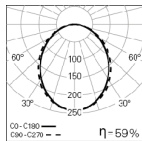

PHOTOMETRY

REBA 35 LED Line
L1122 bLINE 4000K SRT