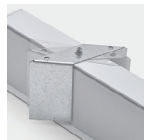

REBA 35 /E LED Line ALUMINIUM PROFILE SYSTEMS

Safety cable

Order code
955000

Low power version

Option supplied under request.

Bespoke projects

Option supplied under request.

DETAILS

Bracket

PHOTOMETRY

TO SPECIFY:

Linear recessed LED luminaire with trim, for continuous line. Extruded aluminium profile, anodised in natural colour and 50mm width. Injected polycarbonate end caps, without visible screws, and clip-in polycarbonate bLINE diffuser with up till 30m length in one single piece. Standard version with LED 4000K, CRI>80, MacAdam Step<3 and 80.000h lifetime (@L80, B10, Ta 25°C). Optional DALI dimmable LED driver, 3000K and Tunable White and light corners. - as Roxo Lighting REBA 35 /E LED Line.

We reserve the right to make technical changes without prior notice. Electrical/Optical data are subjected to a tolerance of +/-10%.

TI600ZEN/02