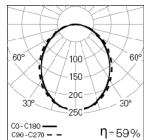

REBA 35 /E LED Line
L1122 bLINE 4000K MID