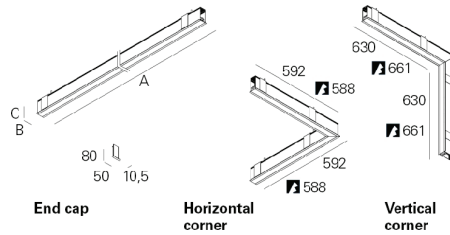

TIGBOUEN/02

REBA 35 /E LED Line ALUMINIUM PROFILE SYSTEMS

COLOUR / FINISH

Code	Description
□ W	White
■ B	Black

DIMENSIONS

OPTIONS

bLINE diffuser

5m length
15m length
30m length