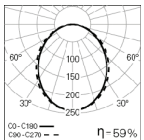

PHOTOMETRY

REBA 35 /E LED Line
L1122 bLINE 4000K SRT