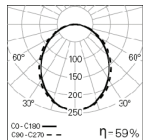

REBA 35 /E LED Line
L1122 bLINE 4000K END

TO SPECIFY:

Linear recessed LED luminaire with trim, for continuous line. Extruded aluminium profile, anodised in natural colour and 50mm width. Injected polycarbonate end caps, without visible screws, and clip-in polycarbonate bLINE diffuser with up till 30m length in one single piece. Standard version with LED 4000K, CRI>80, MacAdam Step<3 and 80.000h lifetime (@L80, B10, Ta 25°C). Optional DALI dimmable LED driver, 3000K and Tunable White and light corners. - as Roxo Lighting REBA 35 /E LED Line.

We reserve the right to make technical changes without prior notice. Electrical/Optical data are subjected to a tolerance of +/-10%.

TI600ZEN02