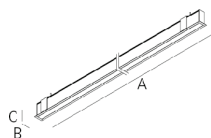

DIMENSIONS

Example code for order: 90449.L003.E (HF) + 3000 + 955000(OPTIONS)

We reserve the right to make technical changes without prior notice. Electrical/Optical data are subjected to a tolerance of +/-10%.

TC002EN01