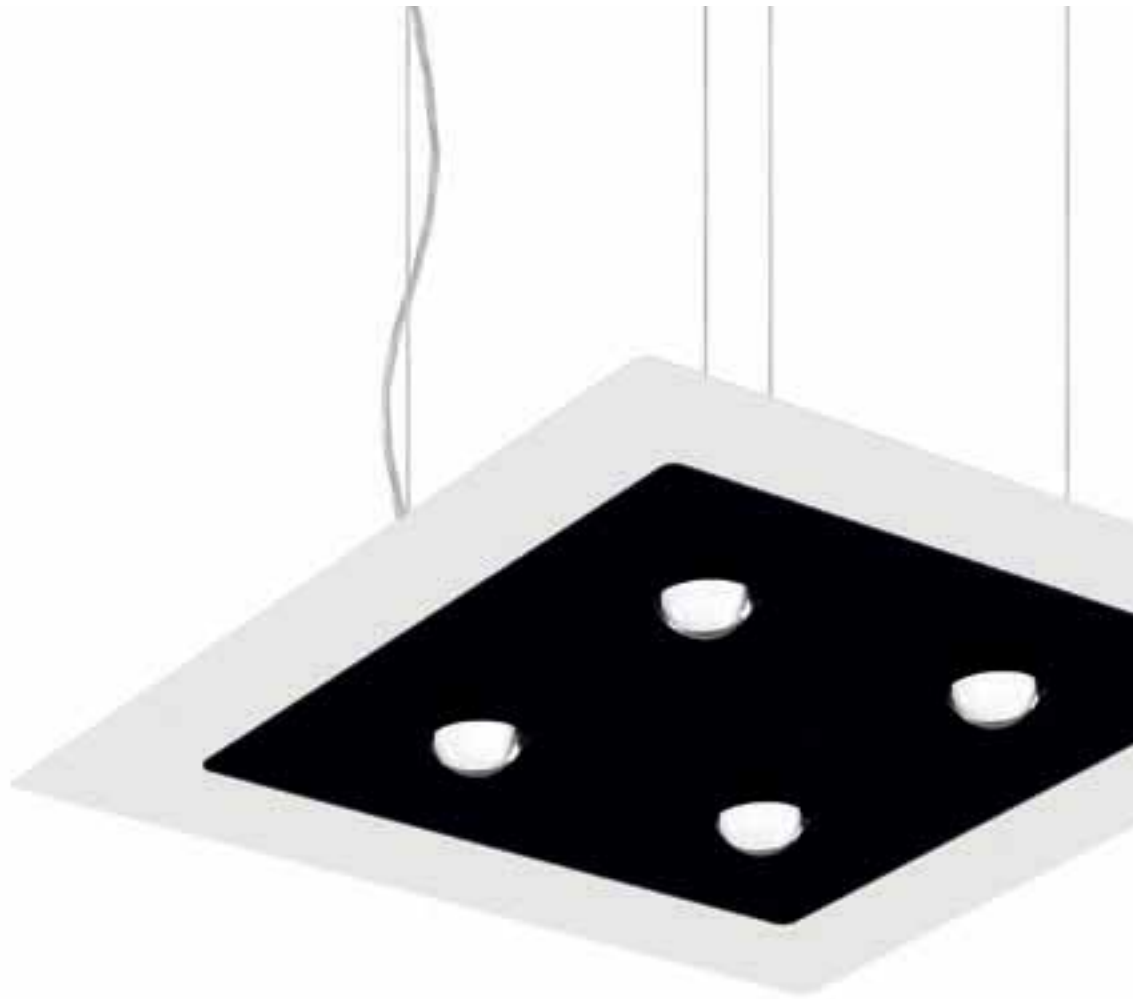

**Colour temperature**

Order code
3000K

**Current supply cable**

Order code
1,5m transparent cable 0,75mm <sup>2</sup>
3x0,75mm <sup>2</sup>
5x0,75mm <sup>2</sup>

**Bluetooth module**

Bluetooth module for wireless control through smartphone.

Option supplied under request.

**Suspension**

Order code
Suspension type "1" (x2)
Suspension type "1" (x4)

- (x2) only for 1180x258 version
- (x4) only for 600x600 version