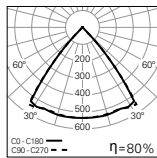

## PHOTOMETRY

**HIKARI 44W**  
(600x600mm) 4000K 50°

**HIKARI 44W**  
(600x600mm) 4000K 80°