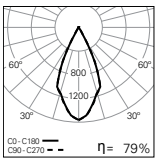

PHOTOMETRY

HIKARI 44W
(600x600mm) 4000K 50°