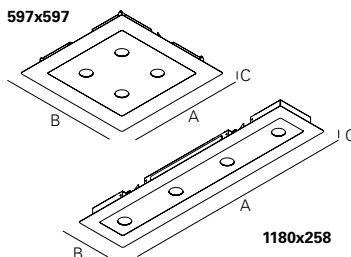

### PHOTOMETRY

**HIKARI /E 44W**  
(600x600mm) 4000K 50°

**HIKARI /E 44W**  
(600x600mm) 4000K 80°

### DIMENSIONS

597x597

1180x258