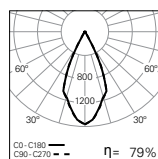

### PHOTOMETRY

**HIKARI /E 44W**  
(600x600mm) 4000K 50°

**HIKARI /E 44W**  
(600x600mm) 4000K 80°