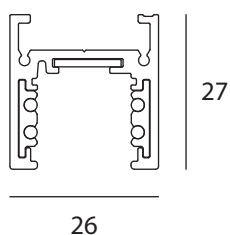

END CAP

BLACK F0411222

dimensions

48V track

IN MM

SUSPENSION/SURFACE TYPE 1

F0431101 F04311111 F04311121 F0431102 F0431112 F0431122

SUSPENSION/SURFACE TYPE 1