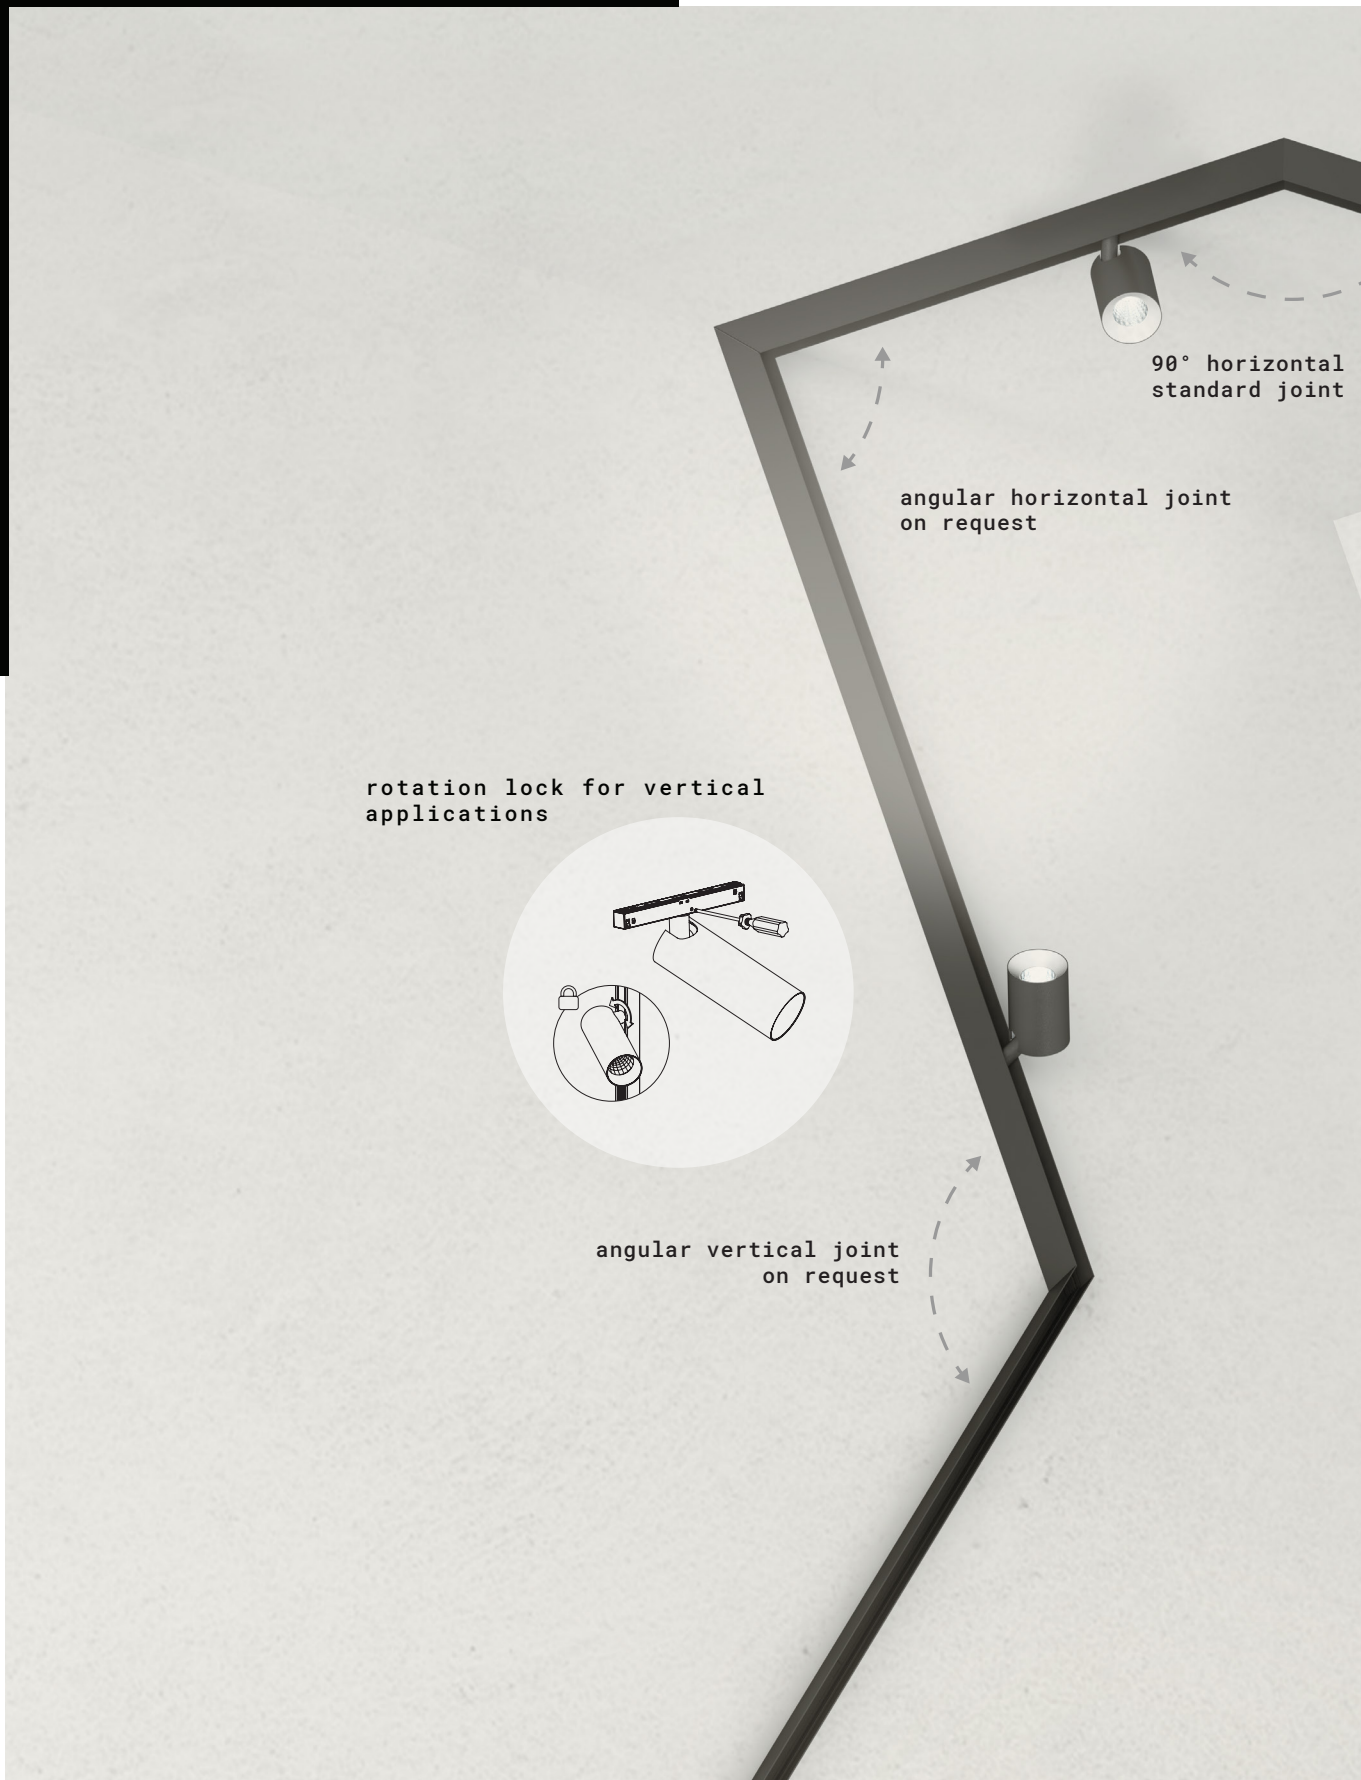

BLACK + BLACK CHROME

BLACK + GOLD

BLACK + WHITE

90° vertical joint
on request

lumina

TUBLR
TUBED
TRAXX

ires

tublr medium