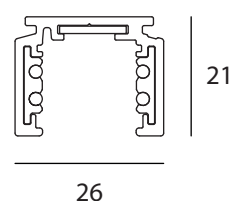

END CAP

BLACK F0411222

dimensions

48V track

IN MM

SUSPENSION/SURFACE TYPE 1

F0431101 F04311111 F04311121 F0431102 F0431112 F0431122

SUSPENSION/SURFACE TYPE 1