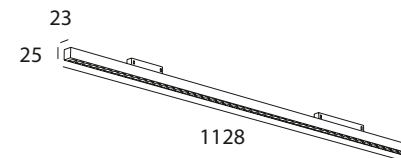

NON DIMMABLE			
BLK | 45° | 18W |	F097132ALL21_45 WW |		
DALI DIMMABLE			
BLK | 45° | 18W |	F097132DLL21_45 WW |		
ALTERNATIVE LIGHT COLOUR	REPLACE WW	BY	
WARM WHITE | 2700K	WW		
NEUTRAL WHITE | 3000K	NW		
COLD WHITE | 4000K	CW