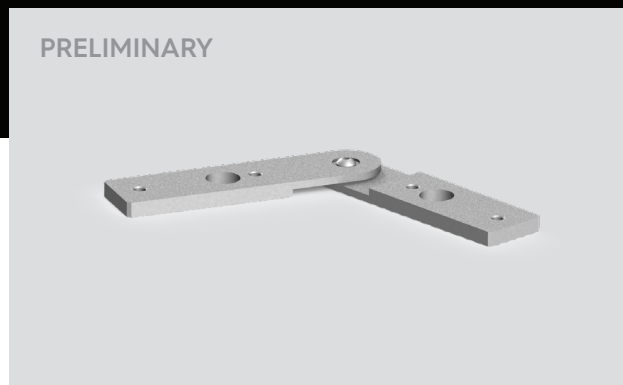

low voltage track

installation accessories

JOINT ACCESSORIES

BRACKET FOR HORIZONTAL L JOINT

F041283

BRACKET FOR CUSTOM ANGLE HORIZONTAL JOINT

F041284

BRACKET FOR CUSTOM ANGLE VERTICAL JOINT