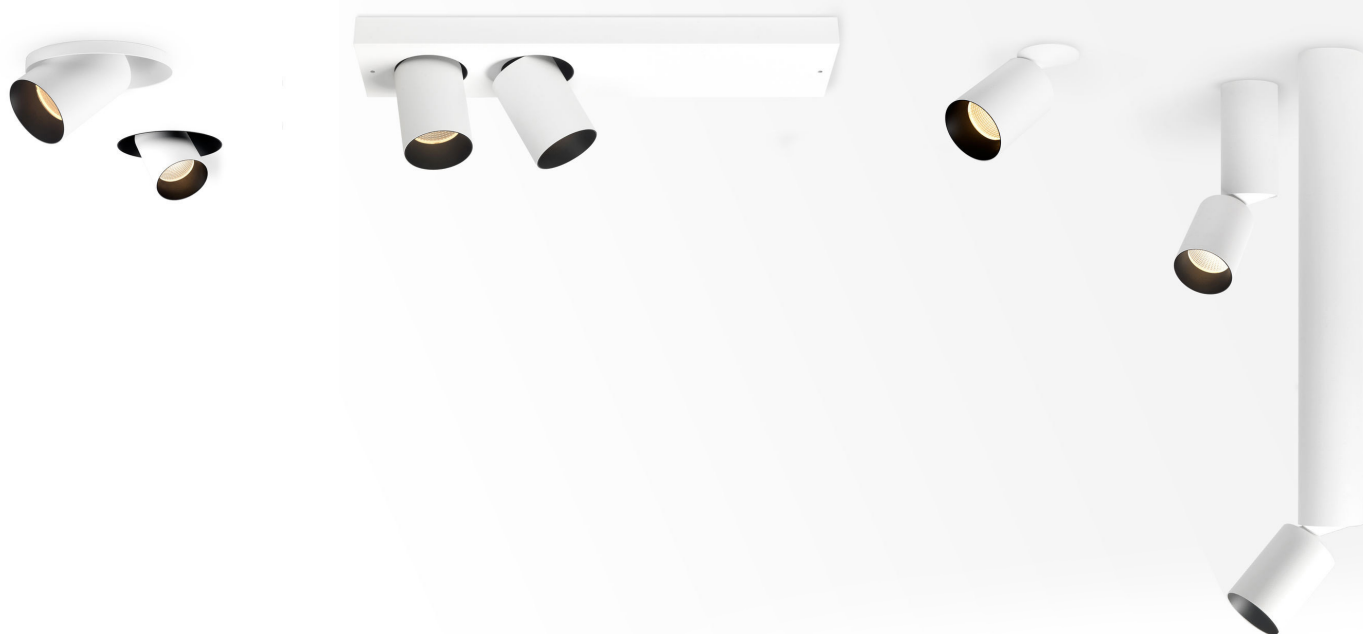

wiring diagram

UNIVERSAL DALI

FIXED OUTPUT

PLC (USE EXCLUSIVELY WITH ORBIT PLC COMPATIBLE LUMINAIRES)

discover all products

on orbit-lighting.com

All information in this catalog replaces all preceding information.