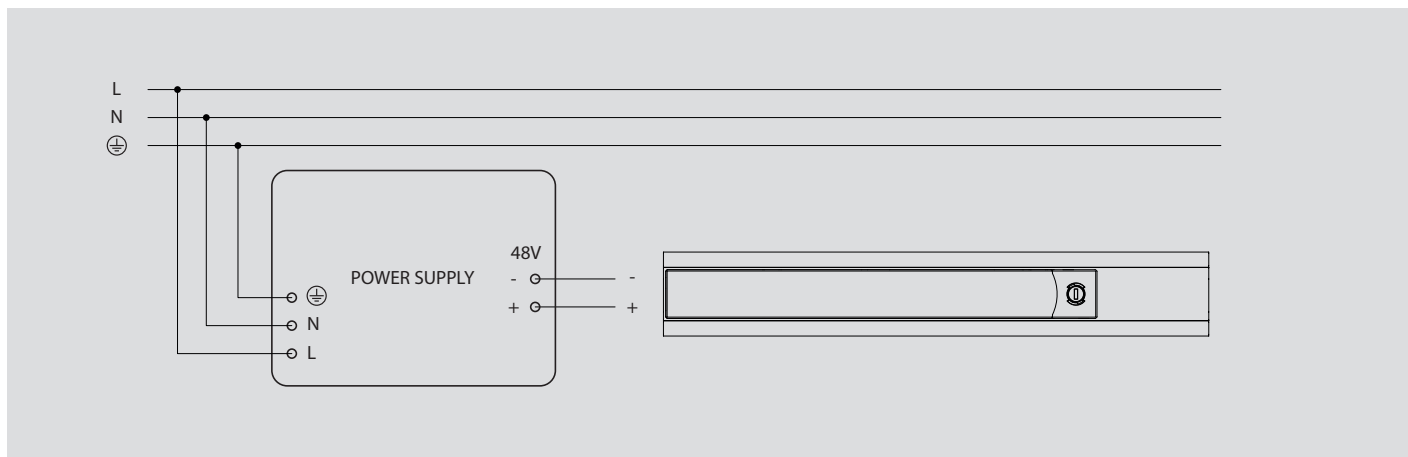

FIXED OUTPUT