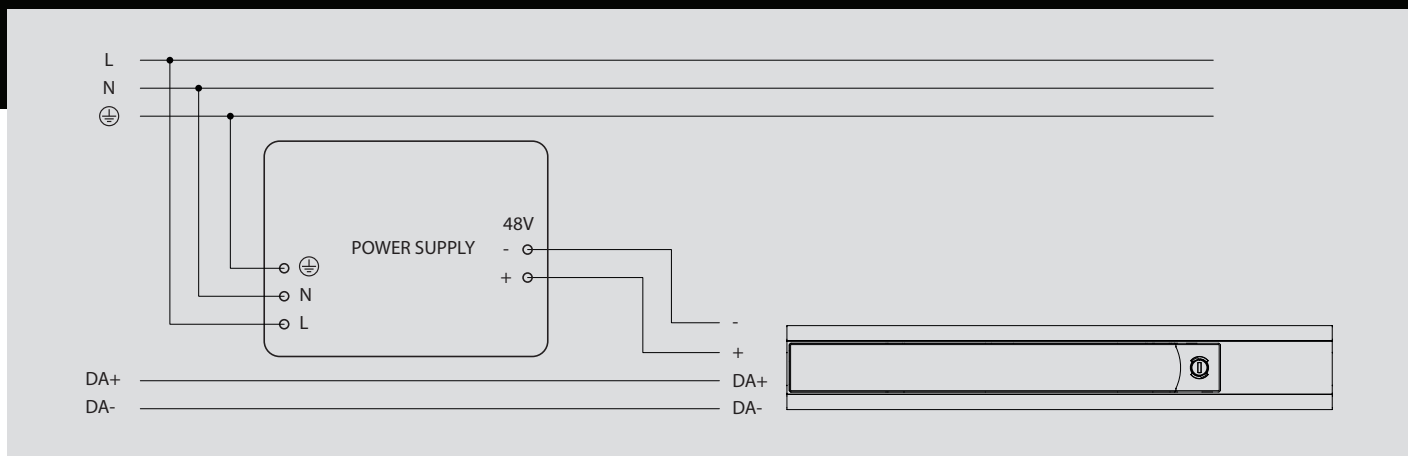

wiring diagram

UNIVERSAL DALI

FIXED OUTPUT

PLC (USE EXCLUSIVELY WITH ORBIT PLC COMPATIBLE LUMINAIRES)

discover all products

on orbit-lighting.com

All information in this catalog replaces all preceding information.