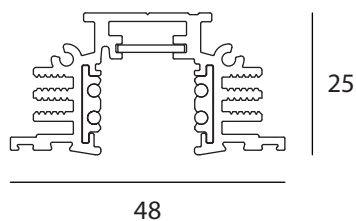

RECESSED TYPE 1

F0411102R F0411112R F0411122R