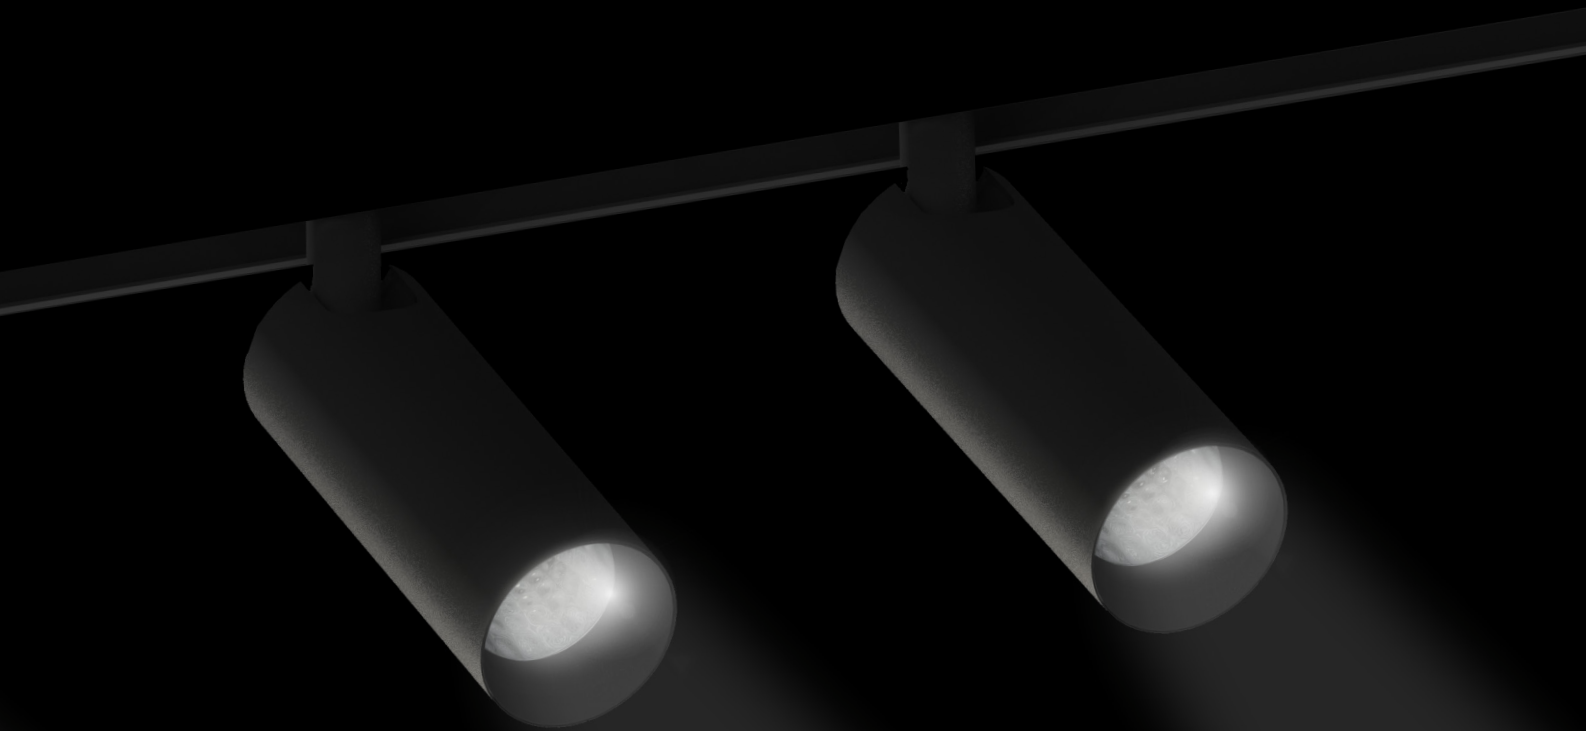

the

system

TRACKS
LUMINAIRES
MOUNTING OPTIONS
COLORS

CHECK, CHECK, DOUBLE CHECK.

**slender tracks
slim luminaires
smart controls
saving energy**

The ORBIT 48V TRACK SYSTEM combines unornamented aesthetics with a multitude of configuration options and effortless installation. The outcome is an ecosystem of quality components perfect for spaces where constant flexibility and high performance are required.

TRAXX MINI
half recessed

SUSPENSION
mounting kit

TUBED SUSPENSION
48V

TUBLR MEDIUM
type 1 (short stem)

TUBLR MINI
type 1 (short stem)

two profile depths, three mounting options

TYPE 1
SLIM - SUSPENSION

TYPE 1
SLIM - CEILING