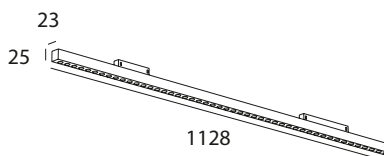

ALTERNATIVE LIGHT COLOUR REPLACE WW BY

WARM WHITE | 2700K | WW
NEUTRAL WHITE | 3000K | NW
COLD WHITE | 4000K | CW

! SPREADLENS on request

1x LEDLINE LENS max 2100lm 2700K

no flicker **new**

A A+ A++