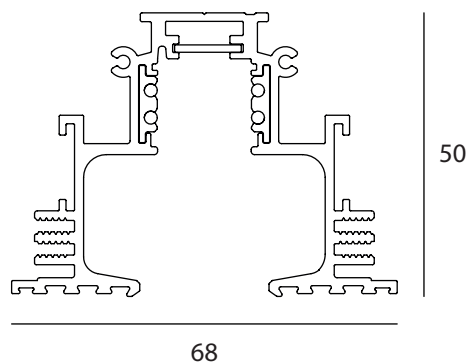

RECESSED TYPE 2

F0421101 F04211111 F0421121 F0411102 F0421112 F0421122