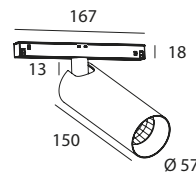

DALI DIMMABLE

WH/WH/WH	24°	10W	F097031DCL10_24 WW
WH/WH/BLK	24°	10W	F097031-2DCL10_24 WW
WH/WH/GLD	24°	10W	F097031-4DCL10_24 WW
WH/WH/DKC	24°	10W	F097031-5DCL10_24 WW
WH/BLK/BLK	24°	10W	F097031-2-2DCL10_24 WW
WH/BLK/WH	24°	10W	F097031-2-1DCL10_24 WW
WH/BLK/GLD	24°	10W	F097031-2-4DCL10_24 WW
WH/BLK/DKC	24°	10W	F097031-2-5DCL10_24 WW
BLK/BLK/BLK	24°	10W	F097032DCL10_24 WW
BLK/BLK/WH	24°	10W	F097032-1DCL10_24 WW
BLK/BLK/GLD	24°	10W	F097032-4DCL10_24 WW
BLK/BLK/DKC	24°	10W	F097032-5DCL10_24 WW
BLK/WH/WH	24°	10W	F097032-1-1DCL10_24 WW
BLK/WH/BLK	24°	10W	F097032-1-2DCL10_24 WW
BLK/WH/GLD	24°	10W	F097032-1-4DCL10_24 WW
BLK/WH/DKC	24°	10W	F097032-1-5DCL10_24 WW

HONEYCOMB D50

BS0298

ALTERNATIVE LIGHT	COLOUR	REPLACE WW	BY
WARM WHITE	2700K	WW	
NEUTRAL WHITE	3000K	NW	
MEDIUM WHITE	3500K	MW	
COLD WHITE	4000K	CW	

1x COB LED max800lm 2200k up to 3000k

A A+ A++

DALI DIMMABLE

WH/WH/WH	24°	10W	F097031DCL8_24 DW
WH/WH/BLK	24°	10W	F097031-2DCL8_24 DW
WH/WH/GLD	24°	10W	F097031-4DCL8_24 DW
WH/WH/DKC	24°	10W	F097031-5DCL8_24 DW
WH/BLK/BLK	24°	10W	F097031-2-2DCL8_24 DW
WH/BLK/WH	24°	10W	F097031-2-1DCL8_24 DW
WH/BLK/GLD	24°	10W	F097031-2-4DCL8_24 DW
WH/BLK/DKC	24°	10W	F097031-2-5DCL8_24 DW
BLK/BLK/BLK	24°	10W	F097032DCL8_24 DW
BLK/BLK/WH	24°	10W	F097032-1DCL8_24 DW
BLK/BLK/GLD	24°	10W	F097032-4DCL8_24 DW
BLK/BLK/DKC	24°	10W	F097032-5DCL8_24 DW
BLK/WH/WH	24°	10W	F097032-1-1DCL8_24 DW
BLK/WH/BLK	24°	10W	F097032-1-2DCL8_24 DW
BLK/WH/GLD	24°	10W	F097032-1-4DCL8_24 DW
BLK/WH/DKC	24°	10W	F097032-1-5DCL8_24 DW

HONEYCOMB D50

BS0298