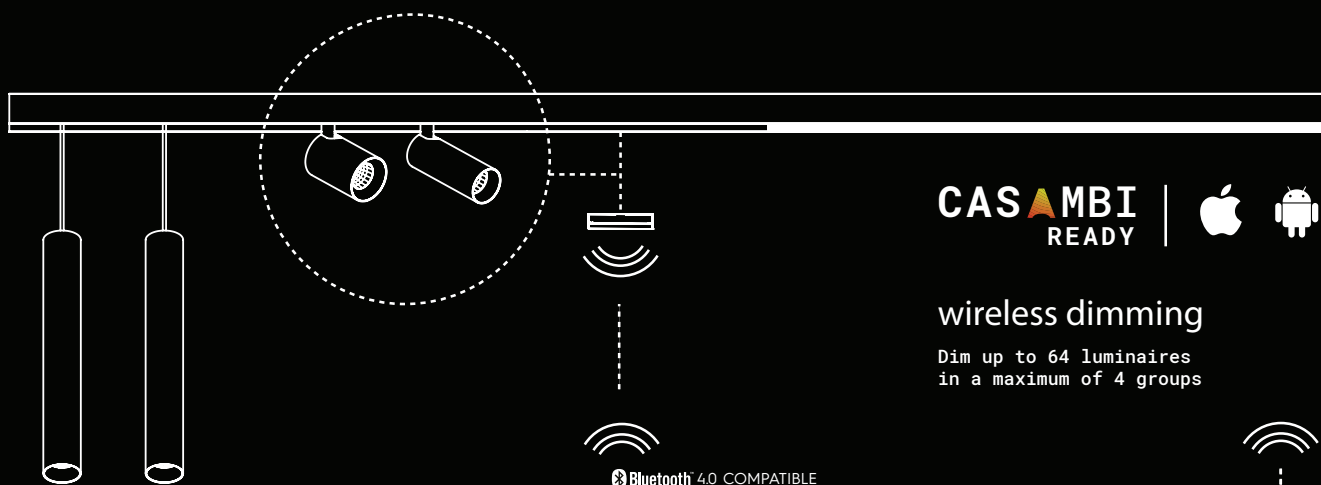

TRIMLESS TRACK JOINTS

F041256 COMPATIBLE WITH ALL ORBIT TRIMLESS 48V SYSTEM TRACKS

BLACK F041256

ALU F041255

USE F041255 FOR F04X1102(R) TRACKS
WITH 12,5 MM, 15 MM OR 18 MM CEILINGS

casambi ready

iOS & Android