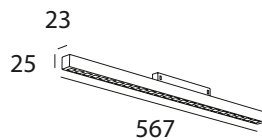

1x LEDLINE max 11001m 2700K

no flicker new

A A+ A++