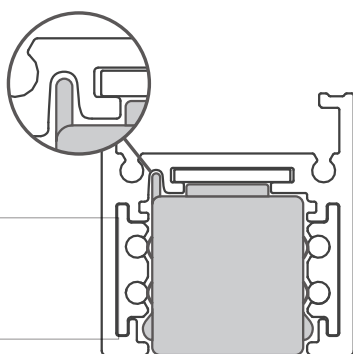

casambi ready

iOS & Android

Remote control
Sensor data
SW updates
Configuration

Easy Dimming

Smart wall switches

PRELIMINARY

WIRELESS CASAMBI ANTENNA
- COMING END OF 2018

WHITE	F041191
BLACK	F0411292