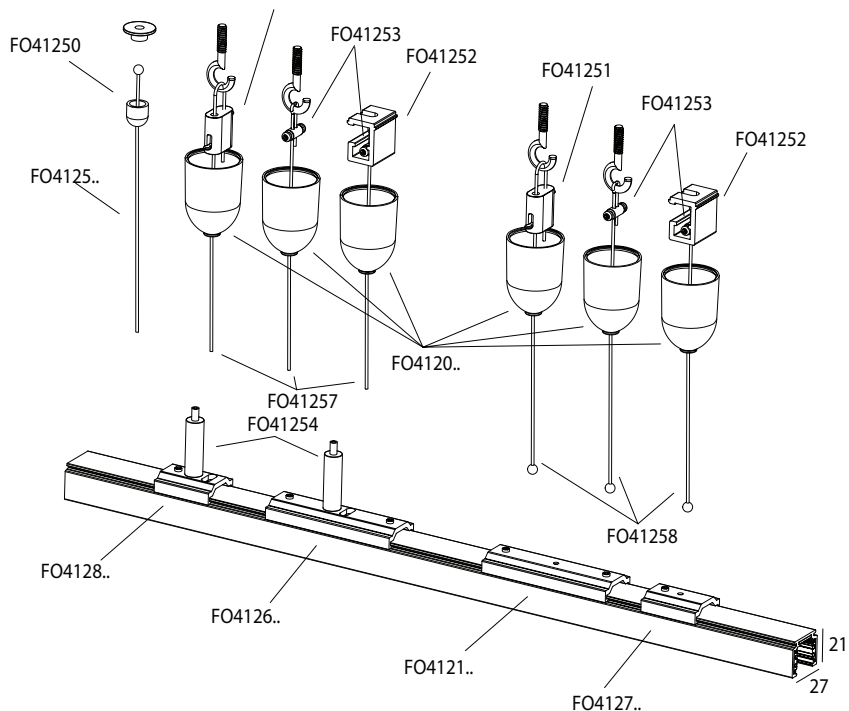

low voltage track

installation accessories

DOWNLIGHT TRACK JOINTS

SUSPENSION ACCESSORIES