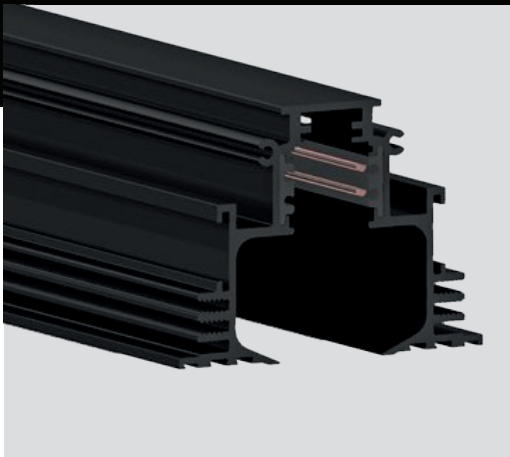

TYPE 1 TRIMLESS RECESSED

END CAP

1m 2m 3m

BLACK	F0411102R	F0411112R	F0411122R
--------------	-----------	-----------	-----------

BLACK	F0411222R
--------------	-----------

low voltage track

48V track

TYPE 2 TRIMLESS RECESSED