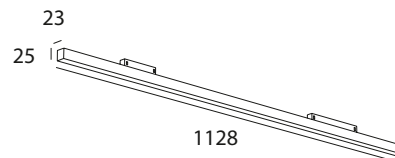

NON DIMMABLE			
BLK | 60° | 12W |	F097312ALL15_60 WW |		
DALI DIMMABLE			
BLK | 60° | 12W |	F097312DLL15_60 WW |		
ALTERNATIVE LIGHT COLOUR	REPLACE WW	BY	
WARM WHITE | 2700K	WW		
NEUTRAL WHITE | 3000K	NW		
COLD WHITE | 4000K	CW		

1x LEDLINE max 30001m 2700K

A A+ A++