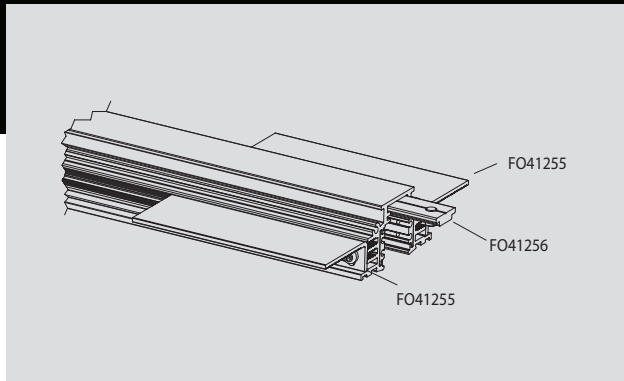

TRIMLESS TRACK JOINTS

F041256 COMPATIBLE WITH ALL ORBIT TRIMLESS 48V SYSTEM TRACKS

BLACK F041256

ALU F041255

USE F041255 FOR F04X1102(R) TRACKS
WITH 12,5 MM, 15 MM OR 18 MM CEILINGS

casambi ready

iOS & Android