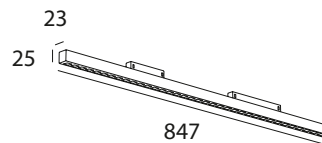

1x LEDLINE max 17001m 2700K

no flicker new

A A+ A++