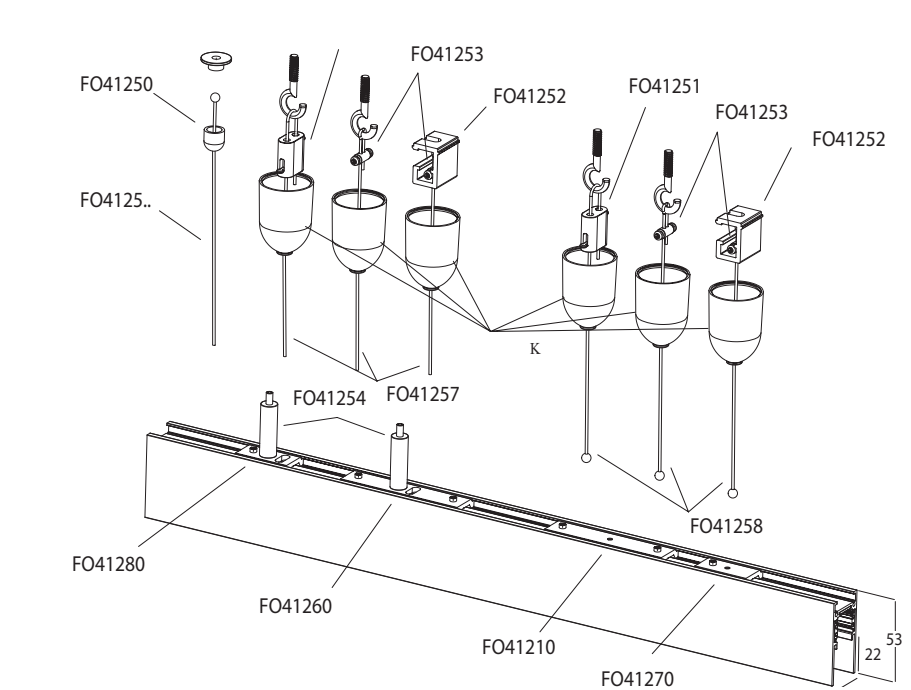

ALU F041254