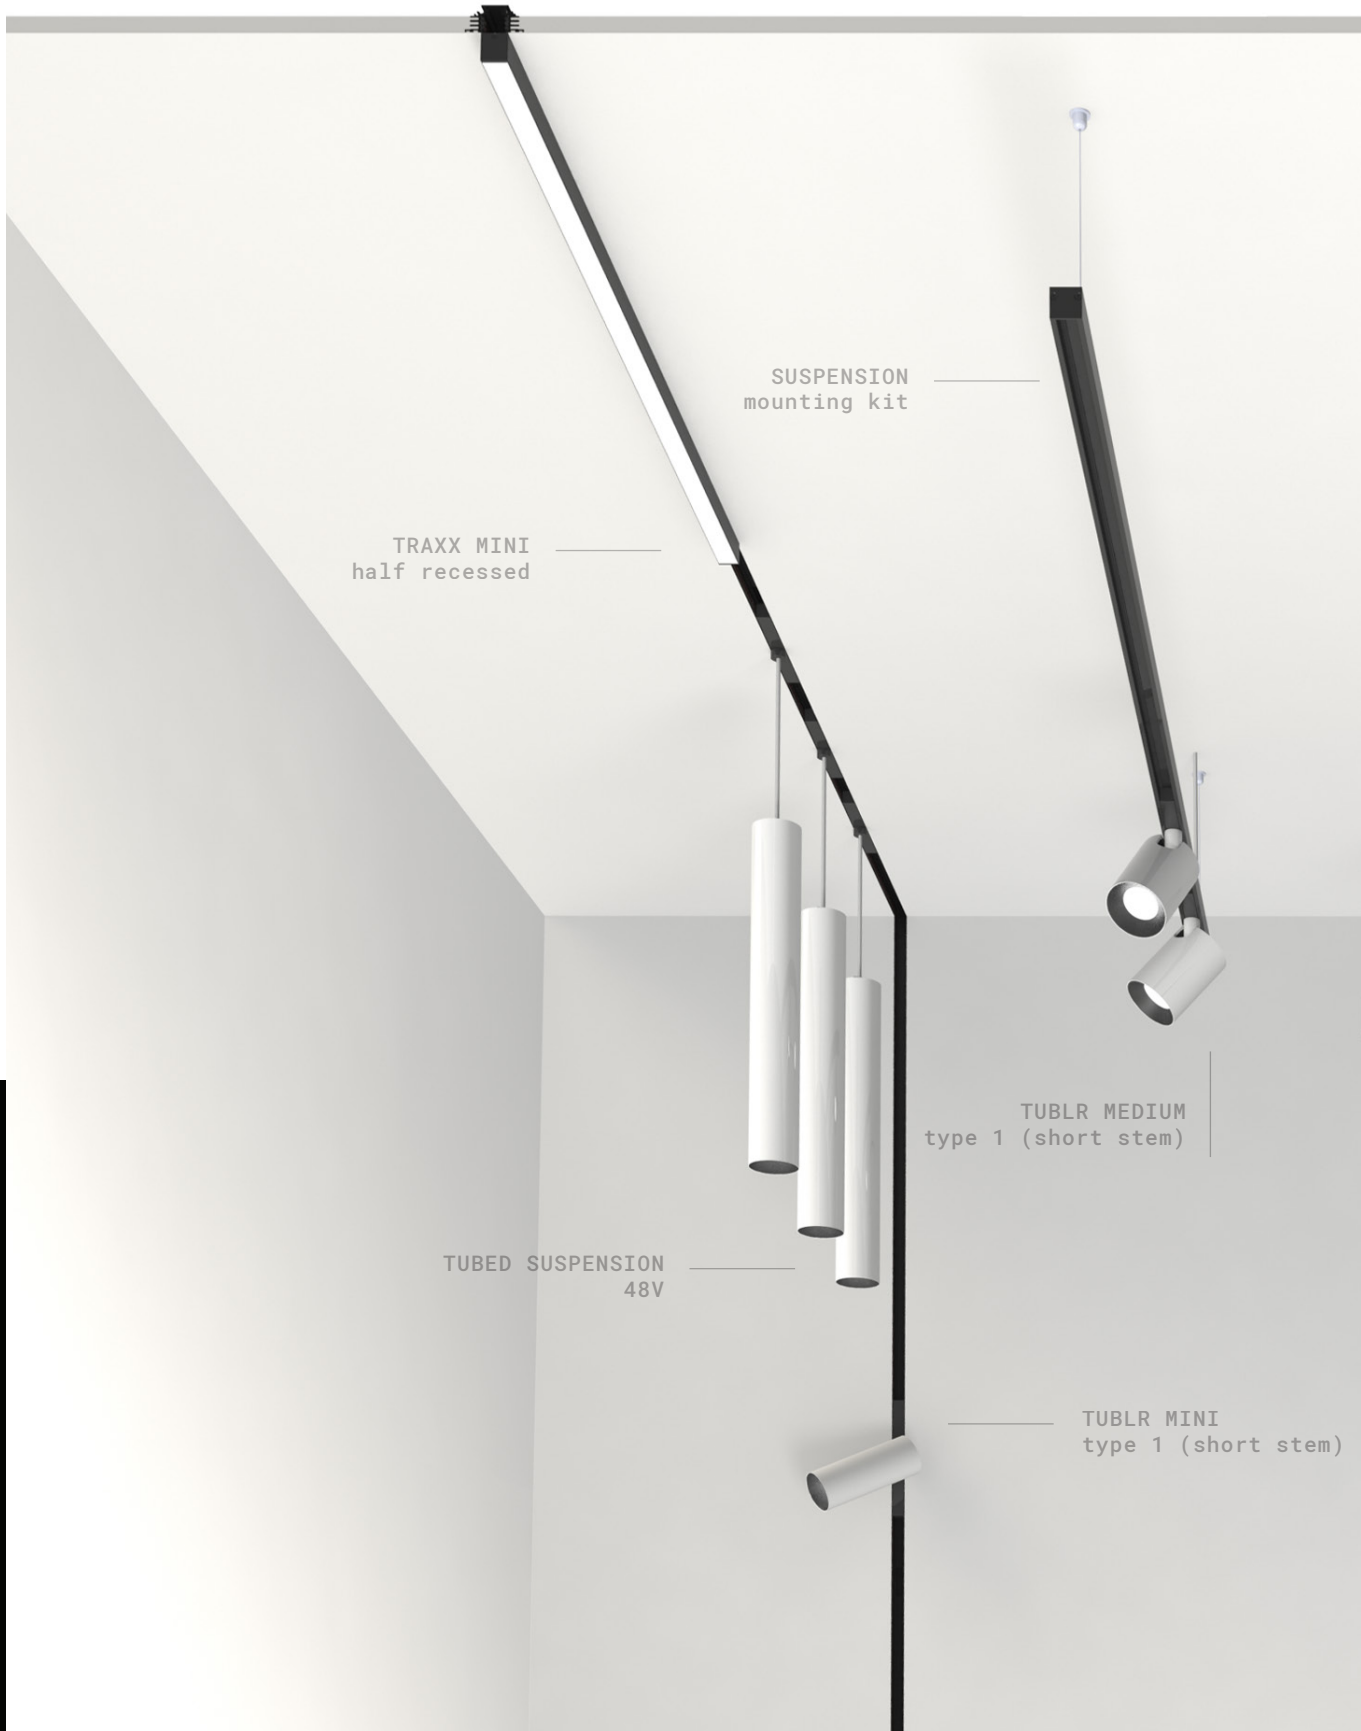

the

system

TRACKS
LUMINAIRES
MOUNTING OPTIONS
COLORS

CHECK, CHECK, DOUBLE CHECK.

**slender tracks
slim luminaires
smart controls
saving energy**

The ORBIT 48V TRACK SYSTEM combines unornamented aesthetics with a multitude of configuration options and effortless installation. The outcome is an ecosystem of quality components perfect for spaces where constant flexibility and high performance are required.

TRAXX MINI
half recessed

SUSPENSION
mounting kit

TUBED SUSPENSION
48V

TUBLR MEDIUM
type 1 (short stem)

TUBLR MINI
type 1 (short stem)

two profile depths, three mounting options

TYPE 1
SLIM - SUSPENSION

TYPE 1
SLIM - CEILING