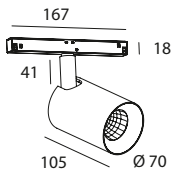

HONEYCOMB D50

BS0298

TYPE 2

1x COB LED max1200lm 3000k

A A+ A++

NON DIMMABLE

WH/WH/WH	24°	11W	F098021ACL10_24 WW
WH/WH/BLK	24°	11W	F098021-2ACL10_24 WW
WH/WH/GLD	24°	11W	F098021-4ACL10_24 WW
WH/WH/DKC	24°	11W	F098021-5ACL10_24 WW
WH/BLK/BLK	24°	11W	F098021-2-2ACL10_24 WW
WH/BLK/WH	24°	11W	F098021-2-1ACL10_24 WW
WH/BLK/GLD	24°	11W	F098021-2-4ACL10_24 WW
WH/BLK/DKC	24°	11W	F098021-2-5ACL10_24 WW
BLK/BLK/BLK	24°	11W	F098022ACL10_24 WW
BLK/BLK/WH	24°	11W	F098022-1ACL10_24 WW
BLK/BLK/GLD	24°	11W	F098022-4ACL10_24 WW
BLK/BLK/DKC	24°	11W	F098022-5ACL10_24 WW
BLK/WH/WH	24°	11W	F098022-1-1ACL10_24 WW
BLK/WH/BLK	24°	11W	F098022-1-2ACL10_24 WW
BLK/WH/GLD	24°	11W	F098022-1-4ACL10_24 WW
BLK/WH/DKC	24°	11W	F098022-1-5ACL10_24 WW