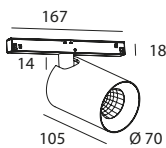

1x COB LED max1200lm 3000k

A A+ A++