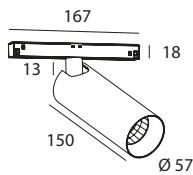

HONEYCOMB D50

BS0298

tublr mini

48V track

TYPE 1

1x COB LED max1200lm 3000k

A A+ A++

NON DIMMABLE