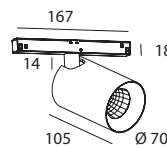

DALI DIMMABLE

WH/WH/WH	24°	11W	F097021DCL10_24 WW
WH/WH/BLK	24°	11W	F097021-2DCL10_24 WW
WH/WH/GLD	24°	11W	F097021-4DCL10_24 WW
WH/WH/DKC	24°	11W	F097021-5DCL10_24 WW
WH/BLK/BLK	24°	11W	F097021-2-2DCL10_24 WW
WH/BLK/WH	24°	11W	F097021-2-1DCL10_24 WW
WH/BLK/GLD	24°	11W	F097021-2-4DCL10_24 WW
WH/BLK/DKC	24°	11W	F097021-2-5DCL10_24 WW
BLK/BLK/BLK	24°	11W	F097022DCL10_24 WW
BLK/BLK/WH	24°	11W	F097022-1DCL10_24 WW
BLK/BLK/GLD	24°	11W	F097022-4DCL10_24 WW
BLK/BLK/DKC	24°	11W	F097022-5DCL10_24 WW
BLK/WH/BLK	24°	11W	F097022-1-1DCL10_24 WW
BLK/WH/WH	24°	11W	F097022-1-2DCL10_24 WW
BLK/WH/GLD	24°	11W	F097022-1-4DCL10_24 WW
BLK/WH/DKC	24°	11W	F097022-1-5DCL10_24 WW

HONEYCOMB D50

BS0298

ALTERNATIVE LIGHT COLOUR	REPLACE WW BY
WARM WHITE	2700K WW
NEUTRAL WHITE	3000K NW
MEDIUM WHITE	3500K MW
COLD WHITE	4000K CW

1x COB LED max1200lm 3000k

A A+ A++

DALI DIMMABLE

WH/WH/WH	24°	11W	F097021DCL10_24 DW
WH/WH/BLK	24°	11W	F097021-2DCL10_24 DW
WH/WH/GLD	24°	11W	F097021-4DCL10_24 DW
WH/WH/DKC	24°	11W	F097021-5DCL10_24 DW
WH/BLK/BLK	24°	11W	F097021-2-2DCL10_24 DW
WH/BLK/WH	24°	11W	F097021-2-1DCL10_24 DW
WH/BLK/GLD	24°	11W	F097021-2-4DCL10_24 DW
WH/BLK/DKC	24°	11W	F097021-2-5DCL10_24 DW
BLK/BLK/BLK	24°	11W	F097022DCL10_24 DW
BLK/BLK/WH	24°	11W	F097022-1DCL10_24 DW
BLK/BLK/GLD	24°	11W	F097022-4DCL10_24 DW
BLK/BLK/DKC	24°	11W	F097022-5DCL10_24 DW
BLK/WH/BLK	24°	11W	F097022-1-1DCL10_24 DW
BLK/WH/WH	24°	11W	F097022-1-2DCL10_24 DW
BLK/WH/GLD	24°	11W	F097022-1-4DCL10_24 DW
BLK/WH/DKC	24°	11W	F097022-1-5DCL10_24 DW

HONEYCOMB D50

BS0298