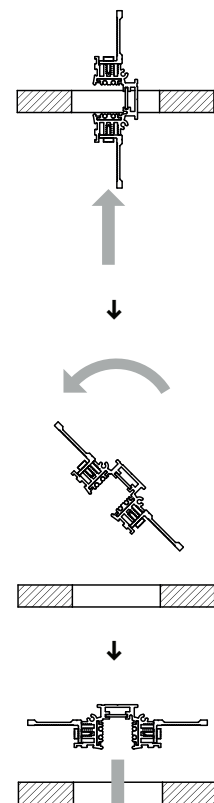

low voltage track

48V track

TYPE 2 TRIMLESS RECESSED

1m   2m   3m

BLACK   F0421102R   F0421112R   F0421122R

END CAP

BLACK   F0421232R

TYPE 2 TRIMLESS RECESSED

1m   2m   3m

BLACK   F0431102R   F0431112R   F0431122R

! Suitable only for 12,5 mm plasterboard

END CAP

BLACK   F0411222