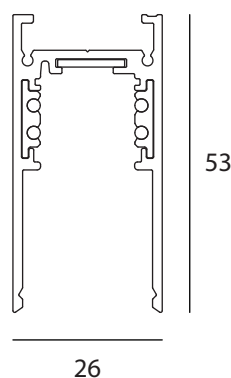

SUSPENSION/SURFACE TYPE 2

F0421101 F04211111 F0421121 F0411102 F0421112 F0421122