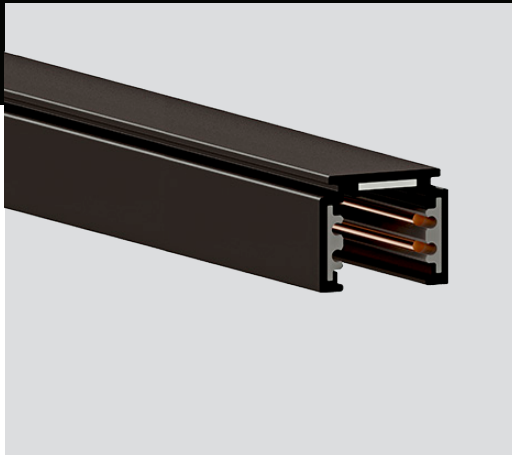

! SPREADLENS on request

Loft & Lys ApS
www.loftlys.dk

tracks

TRACKS
ACCESSORIES
DIMENSIONS
DIAGRAM

low voltage track

48V track

TYPE 1 SURFACE/PENDANT

	1m	2m	3m
WHITE STR	F0411101	F0411111	F0411121
BLACK STR	F0411102	F0411112	F0411122