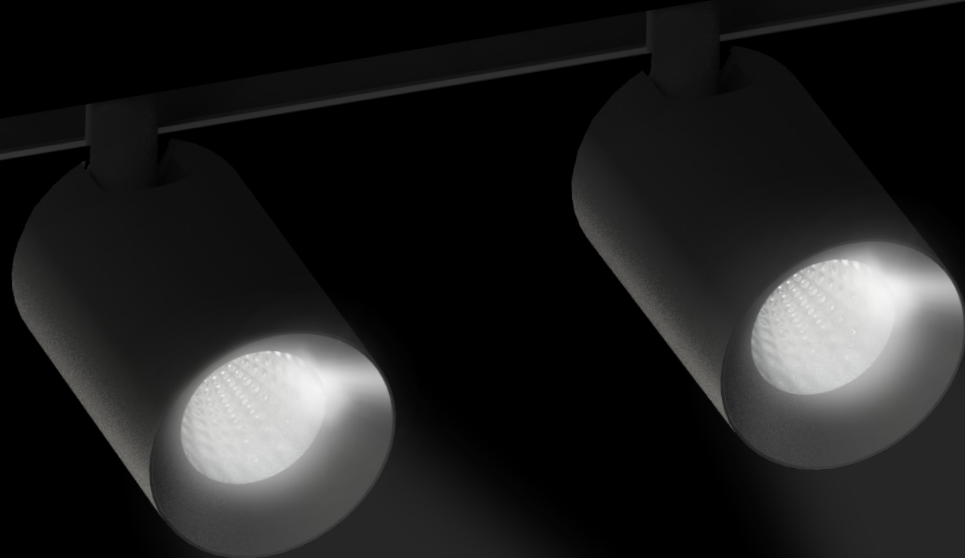

the

system

TRACKS
LUMINAIRES
MOUNTING OPTIONS
COLORS

CHECK, CHECK, DOUBLE CHECK.

**slender tracks
slim luminaires
smart controls
saving energy**

The ORBIT 48V TRACK SYSTEM combines unornamented aesthetics with a multitude of configuration options and effortless installation. The outcome is an ecosystem of quality components perfect for spaces where constant flexibility and high performance are required.

TRAXX MINI
half recessed

SUSPENSION
mounting kit

TUBED SUSPENSION
48V

TUBLR MEDIUM
type 1 (short stem)

TUBLR MINI
type 1 (short stem)

two profile depths, three mounting options

TYPE 1
SLIM - SUSPENSION

TYPE 1
SLIM - CEILING