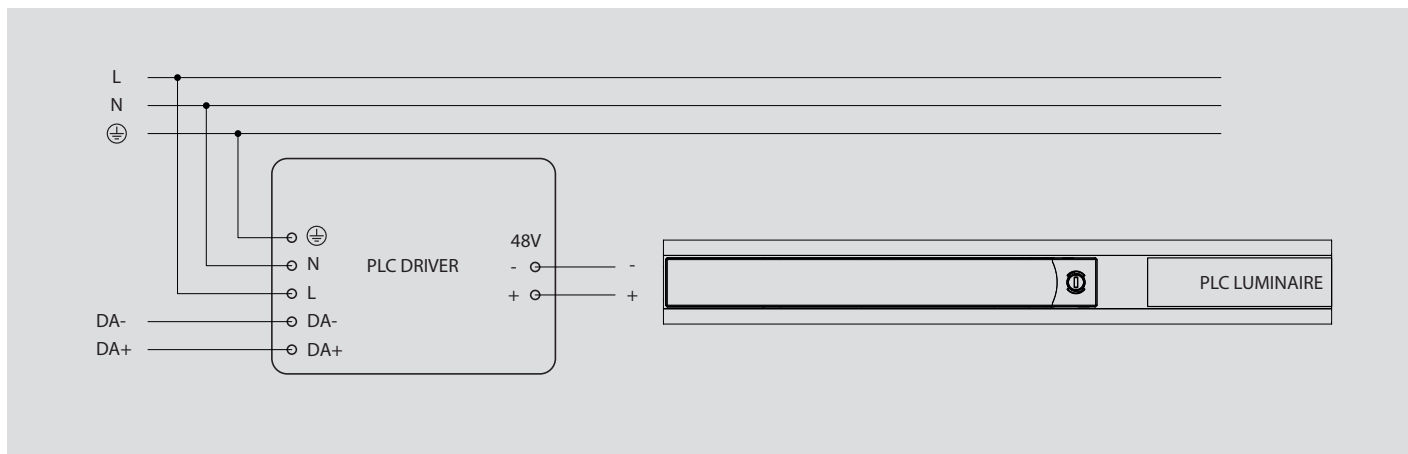

wiring diagram

UNIVERSAL DALI

FIXED OUTPUT

PLC (USE EXCLUSIVELY WITH ORBIT PLC COMPATIBLE LUMINAIRES)

discover all products

on orbit-lighting.com

All information in this catalog replaces all preceding information.