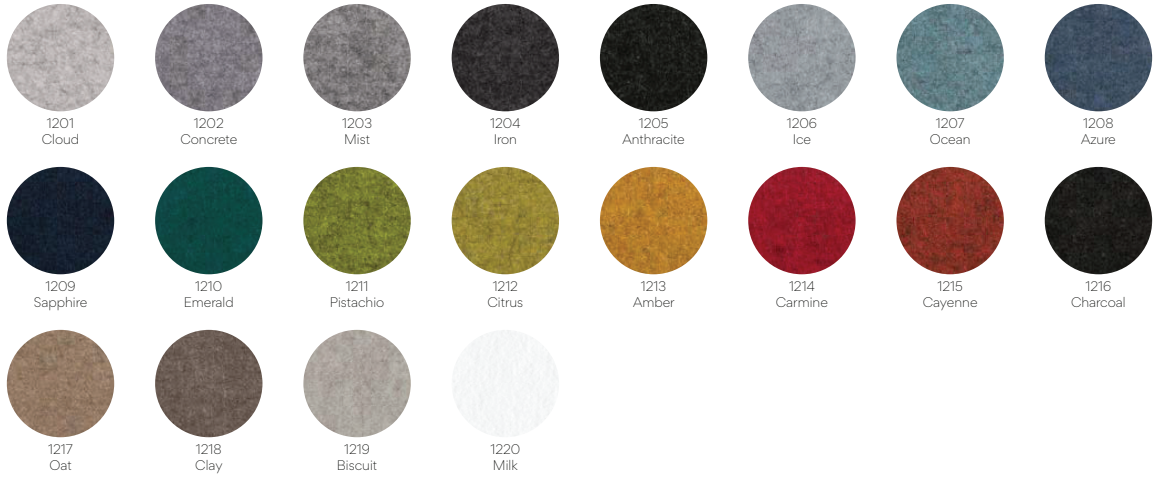

Acoustic Lighting

ecoPET

ARCHI felt ecoPET 12 mm

EN The high-quality PET sound panels are robust, durable, and have a slightly textile surface that can be washed. They have excellent sound-absorbing properties, are flame-resistant and recyclable.

DE Hochwertige PET-Akustikplatten sind massiv, strapazierfähig, mit einer leicht textilen Oberfläche, die gewaschen werden kann. Sie haben hervorragende Schalldämmeigenschaften, sind schwer entflammbar und können recycelt werden.

ARCHI felt ecoPET properties

Measurements

2800 mm × 1200 mm × 12 mm

gross size

Flammability Class

B-s1,d0

Acoustic values

Mounting method	Directly on the wall	50 mm cavity	50 mm cavity + 50 mm rockwool	100 mm cavity	100 mm cavity + 100 mm rockwool
NRC (100–5000 Hz)	0.40	0.75	0.95	0.80	1.00
aw (100–5000 Hz)	0.25	0.60	1.00	0.80	0.95
Acoustic Class	D	C	A	B	A