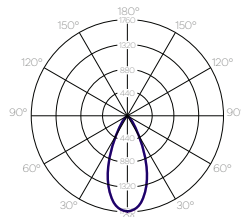

L

XL

L

XL

light distribution
DOWN

■ CO-C180 ■ C90-C270 cd/1000lm

light distribution
DOWN

■ CO-C180 ■ C90-C270 cd/1000lm