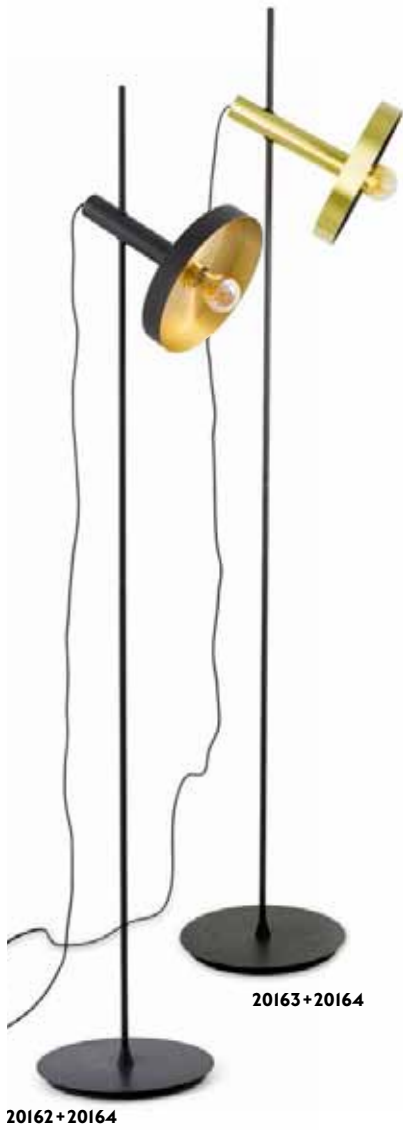

Floor 82

Wall 178

20160

20161

Whizz

— Christoph Friedrich Wagner

20160 ● black+gold/negro+oro

20161 ● gold+black/oro+negro

1xE27 MAX 15W LED ⊗ [17461]

Body Metal/Metal

1.5MT

Selected by Sallone Satellite Milano "20 anni di creatività"

Whizz

— Christoph Friedrich Wagner

20162+20164 ● black+gold/negro+oro

20163+20164 ● gold+black/oro+negro

1 x E27 MAX 15W LED [I7426 or I7272]

Body Metal

Adjustable

Suspension 114

Wall 178

Floor 82

Suspension II4

20163+20165

Whizz

— Christoph Friedrich Wagner

20162+20165 ● black+gold/negro+oro

20163+20165 ● gold+black/oro+negro

1x E27 MAX 15W LED [I7426 or I7272]

Body Metal