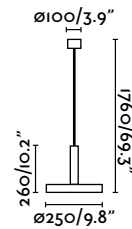

1xE27 MAX 15W LED ⊗ [17461]

Body Metal/Metal

1.5MT

Selected by Sallone Satellite Milano "20 anni di creatività"

Whizz

— Christoph Friedrich Wagner

20162+20164 ● black+gold/negro+oro

20163+20164 ● gold+black/oro+negro