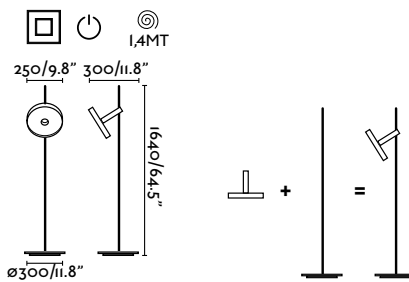

1xE27 MAX 15W LED ⊗ [17461]

Body Metal/Metal

1.5MT

Selected by Sallone Satellite Milano "20 anni di creatività"

Whizz

— Christoph Friedrich Wagner

20162+20164 ● black+gold/negro+oro

20163+20164 ● gold+black/oro+negro

1 x E27 MAX 15W LED [I7426 or I7272]

Body Metal

Adjustable

Suspension 114

Wall 178

Floor 82

Suspension II4

20163+20165