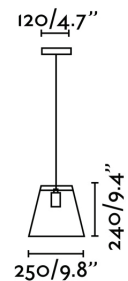

## ROSE-1 Black pendant lamp

Ref. 65082

Pendant lamp for indoor lighting made of transparent glass. ROSE-1 is a decorative lamp perfect not only for home lighting, but also for lighting restaurants .

### Specifications

<b>Bulb:</b>	1 x E27 MAX 15W LED
<b>Bulb included:</b>	No
<b>Transformer:</b>	Driver
<b>Transformer included:</b>	No
<b>Voltage:</b>	100-240V
<b>Operating Frequency:</b>	
<b>IP:</b>	20
<b>Class:</b>	I
<b>Material:</b>	Metal with a transparent glass
<b>Recommended bulb:</b>	
<b>Length:</b>	250 mm
<b>Net Width:</b>	250 mm
<b>Height:</b>	240 mm
<b>Net Weight:</b>	2.90 kg
<b>Volume:</b>	0.02970 m3

## Specifications

<b>Bulb:</b>	4 X E27 60W
<b>Bulb included:</b>	No
<b>Transformer:</b>	
<b>Transformer included:</b>	No
<b>Voltage:</b>	100-240V
<b>Operating Frequency:</b>	
<b>IP:</b>	20
<b>Class:</b>	I
<b>Material:</b>	Metal and transparent glass
<b>Recommended bulb:</b>	17429
<b>Description of recommended Bulb:</b>	BULB GLOBE FILAMENT LED AMBER E27 4W 2200K
<b>Length:</b>	775 mm
<b>Net Width:</b>	300 mm
<b>Height:</b>	900 mm
<b>Net Weight:</b>	9.10 kg
<b>Volume:</b>	0.12021 m3