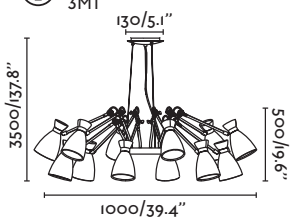

Retro

— Alex & Manel Lluscà

20047 copper/cobre

20048 black+gold/negro+oro

20051 black+copper/negro+cobre

12 x E14 MAX 8W LED [17461]

Body Metal