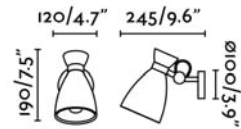

Specifications

Bulb:	1 x E14 20W
Bulb included:	No
Voltage:	100-240V
Operating Frequency:	50/60Hz
IP:	20
Class:	I
Material:	Metal
Designer:	ALEX & MANEL LLUSCÀ
Recommended bulb:	17461
Description of recommended Bulb:	G45 MATE LED E14 4W 2700K 450LM
Length:	120 mm
Net Width:	245 mm
Height:	190 mm
Net Weight:	0.70 kg
Volume:	0.00718 m3

Specifications

Bulb:	12 X E14 MAX 20W
Bulb included:	No
Voltage:	100-240V
Operating Frequency:	50/60Hz
IP:	20
Class:	I
Material:	Metal
Designer:	ALEX & MANEL LLUSCÀ
Recommended bulb:	17461
Description of recommended Bulb:	G45 MATE LED E14 4W 2700K 450LM
Length:	1000 mm
Net Width:	1000 mm
Height:	1500 mm
Net Weight:	12.50 kg
Volume:	0.33900 m ³

Specifications

Bulb:	1 X E14 20W
Bulb included:	No
Voltage:	100-240V
Operating Frequency:	50/60Hz
IP:	20
Class:	I
Material:	Metal
Designer:	ALEX & MANEL LLUSCÀ
Recommended bulb:	17461
Description of recommended Bulb:	G45 MATE LED E14 4W 2700K 450LM
Length:	116 mm
Net Width:	116 mm
Height:	1185 mm
Diameter:	116 Ø
Net Weight:	0.70 kg
Volume:	0.00460 m ³

Specifications

Bulb:	1xE14 20W
Bulb included:	No
Voltage:	100-240V
Operating Frequency:	50/60Hz
IP:	20
Class:	I
Material:	Metal
Designer:	ALEX & MANEL LLUSCÀ
Recommended bulb:	17461
Description of recommended Bulb:	G45 MATE LED E14 4W 2700K 450LM
Length:	170 mm
Net Width:	300 mm
Height:	1250 mm
Net Weight:	3.90 kg
Volume:	0.07270 m ³