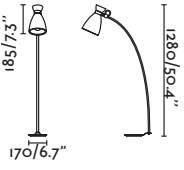

Retro

— Alex & Manel Lluscà

20019 ● beige/beige

20020 ● olive green/verde oliva

20009 ● red/rojo

1 x E14 MAX 8W LED [17461]

Body Metal

170/6.7" 300/11.8"