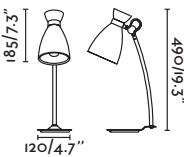

Retro

— Alex & Manel Lluscà

20003 ● beige/beige

20004 ● olive green/verde oliva

20005 ● red/rojo

1 x E14 MAX 8W LED [17461]

Body Metal

115/4.5" 280/11.2"