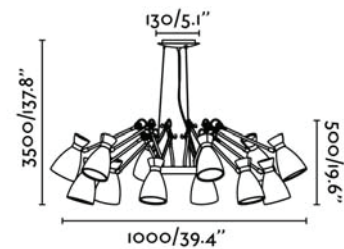

Specifications

Bulb:	1 x E14 20W
Bulb included:	No
Voltage:	100-240V
Operating Frequency:	50/60Hz
IP:	20
Class:	I
Material:	Metal
Designer:	ALEX & MANEL LLUSCÀ
Recommended bulb:	17461
Description of recommended Bulb:	G45 MATE LED E14 4W 2700K 450LM
Length:	120 mm
Net Width:	245 mm
Height:	190 mm
Net Weight:	0.70 kg
Volume:	0.00718 m3

Specifications

Bulb:	12 X E14 MAX 20W
Bulb included:	No
Voltage:	100-240V
Operating Frequency:	50/60Hz
IP:	20
Class:	I
Material:	Metal
Designer:	ALEX & MANEL LLUSCÀ
Recommended bulb:	17461
Description of recommended Bulb:	G45 MATE LED E14 4W 2700K 450LM
Length:	1000 mm
Net Width:	1000 mm
Height:	1500 mm
Net Weight:	12.50 kg
Volume:	0.33900 m ³

Specifications

Bulb:	1 X E14 20W
Bulb included:	No
Voltage:	100-240V
Operating Frequency:	50/60Hz
IP:	20
Class:	I
Material:	Metal
Designer:	ALEX & MANEL LLUSCÀ
Recommended bulb:	17461
Description of recommended Bulb:	G45 MATE LED E14 4W 2700K 450LM
Length:	116 mm
Net Width:	116 mm
Height:	1185 mm
Diameter:	116 Ø
Net Weight:	0.70 kg
Volume:	0.00460 m ³

Specifications

Bulb:	1 x E14 20W
Bulb included:	No
Voltage:	100-240V
Operating Frequency:	50/60Hz
IP:	20
Class:	II
Material:	Metal
Designer:	ALEX & MANEL LLUSCÀ
Recommended bulb:	17461
Description of recommended Bulb:	G45 MATE LED E14 4W 2700K 450LM
Length:	115 mm
Net Width:	280 mm
Height:	490 mm
Diameter:	115 Ø
Net Weight:	2.00 kg
Volume:	0.00718 m ³