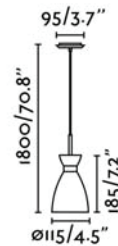

Specifications

Bulb:	1 x E14 20W
Bulb included:	No
Voltage:	100-240V
Operating Frequency:	50/60Hz
IP:	20
Class:	I
Material:	Metal
Designer:	ALEX & MANEL LLUSCÀ
Recommended bulb:	17461
Description of recommended Bulb:	G45 MATE LED E14 4W 2700K 450LM
Length:	120 mm
Net Width:	245 mm
Height:	190 mm
Net Weight:	0.70 kg
Volume:	0.00718 m3

Specifications

Bulb:	12 X E14 MAX 20W
Bulb included:	No
Voltage:	100-240V
Operating Frequency:	50/60Hz
IP:	20
Class:	I
Material:	Metal
Designer:	ALEX & MANEL LLUSCÀ
Recommended bulb:	17461
Description of recommended Bulb:	G45 MATE LED E14 4W 2700K 450LM
Length:	1000 mm
Net Width:	1000 mm
Height:	1500 mm
Net Weight:	12.50 kg
Volume:	0.33900 m ³

Specifications

Bulb:	1 X E14 20W
Bulb included:	No
Voltage:	100-240V
Operating Frequency:	50/60Hz
IP:	20
Class:	I
Material:	Metal
Designer:	ALEX & MANEL LLUSCÀ
Recommended bulb:	17461
Description of recommended Bulb:	G45 MATE LED E14 4W 2700K 450LM
Length:	116 mm
Net Width:	116 mm
Height:	1185 mm
Diameter:	116 Ø
Net Weight:	0.70 kg
Volume:	0.00460 m ³

Specifications

Bulb:	1xE14 20W
Bulb included:	No
Voltage:	100-240V
Operating Frequency:	50/60Hz
IP:	20
Class:	I
Material:	Metal
Designer:	ALEX & MANEL LLUSCÀ
Recommended bulb:	17461
Description of recommended Bulb:	G45 MATE LED E14 4W 2700K 450LM
Length:	170 mm
Net Width:	300 mm
Height:	1250 mm
Net Weight:	3.90 kg
Volume:	0.07270 m ³