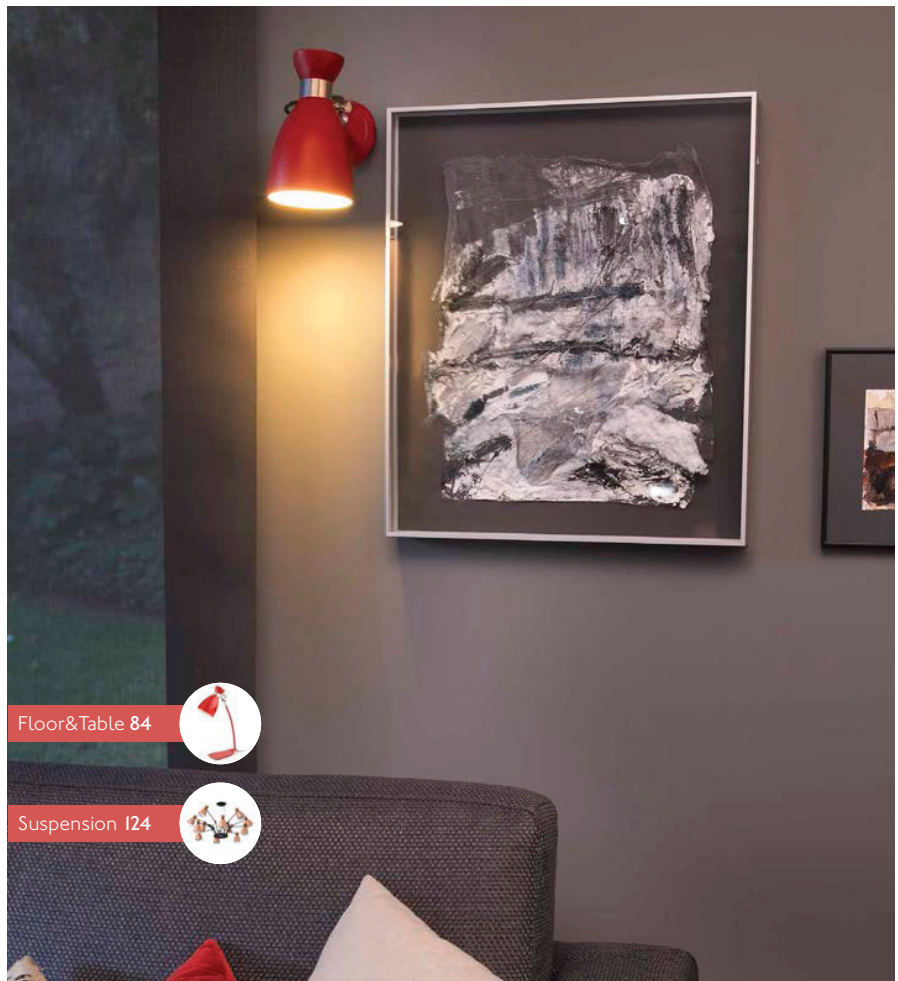

Retro

— Alex & Manel Llusca

20000 ● beige/beige

20002 ● red/rojo

20045 ● copper/cobre

20049 ● black+copper/negro+cobre

1 x E14 MAX 8W LED ⊗ [17461]

Body Metal

Switch

Floor&Table 84

Suspension 124

RETRO Red wall lamp

Ref. 20002

RETRO is a set of designer lamps by Alex & Manel Llusca inspired by the 60s, available in three colors to light up different rooms in your home. With this set you will get a "retro" touch for the lighting of your home.

12 x E14 MAX 8W LED [17461]

Body Metal

RETRO Copper pendant lamp 12L

Ref. 20047

Set expansion. The copper version of 12 lights is here! RETRO is a set of designer lamps by Alex & Manel Llusca inspired by the 60s, perfect to light up different rooms in your home. With this set you will get a "retro" touch for the lighting of your home.