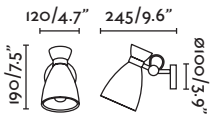

Retro

— Alex & Manel Llusca

20000 ● beige/beige

20002 ● red/rojo

20045 ● copper/cobre

20049 ● black+copper/negro+cobre

1 x E14 MAX 8W LED ⊗ [17461]

Body Metal

Switch