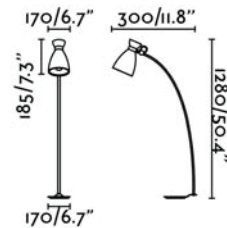

Specifications

Bulb:	12 X E14 MAX 20W
Bulb included:	No
Voltage:	100-240V
Operating Frequency:	50/60Hz
IP:	20
Class:	I
Material:	Metal
Designer:	ALEX & MANEL LLUSCÀ
Recommended bulb:	17461
Description of recommended Bulb:	G45 MATE LED E14 4W 2700K 450LM
Length:	1000 mm
Net Width:	1000 mm
Height:	1500 mm
Net Weight:	12.50 kg
Volume:	0.33900 m ³

Specifications

Bulb:	1 X E14 20W
Bulb included:	No
Voltage:	100-240V
Operating Frequency:	50/60Hz
IP:	20
Class:	I
Material:	Metal
Designer:	ALEX & MANEL LLUSCÀ
Recommended bulb:	17461
Description of recommended Bulb:	G45 MATE LED E14 4W 2700K 450LM
Length:	116 mm
Net Width:	116 mm
Height:	1185 mm
Diameter:	116 Ø
Net Weight:	0.70 kg
Volume:	0.00460 m ³

Specifications

Bulb:	1xE14 20W
Bulb included:	No
Voltage:	100-240V
Operating Frequency:	50/60Hz
IP:	20
Class:	I
Material:	Metal
Designer:	ALEX & MANEL LLUSCÀ
Recommended bulb:	17461
Description of recommended Bulb:	G45 MATE LED E14 4W 2700K 450LM
Length:	170 mm
Net Width:	300 mm
Height:	1250 mm
Net Weight:	3.90 kg
Volume:	0.07270 m ³

Specifications

Bulb:	1 x E14 20W
Bulb included:	No
Voltage:	100-240V
Operating Frequency:	50/60Hz
IP:	20
Class:	II
Material:	Metal
Designer:	ALEX & MANEL LLUSCÀ
Recommended bulb:	17461
Description of recommended Bulb:	G45 MATE LED E14 4W 2700K 450LM
Length:	115 mm
Net Width:	280 mm
Height:	490 mm
Diameter:	115 Ø
Net Weight:	2.00 kg
Volume:	0.00718 m ³