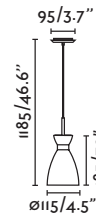

Retro

— Alex & Manel Lluscà

20016 beige/beige

20017 olive green/verde oliva

20018 red/rojo

20046 copper/cobre

20050 black+copper/negro+cobre

1 x E14 MAX 8W LED [17461]

Body Metal