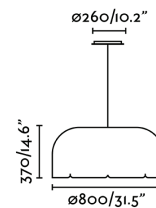

Specifications

Bulb:	SMD LED 24W 3000K 2500lm
Bulb included:	Yes
Transformer:	Driver
Transformer included:	Yes
Voltage:	100-240V
Operating Frequency:	
IP:	20
Class:	II
Material:	Metal, recycled P.E.T. and fiber
Designer:	NAHTRANG
Recommended bulb:	
Length:	800 mm
Height:	2370 mm
Diameter:	800 Ø
Net Weight:	10.00 kg
Volume:	0.26560 m3

Specifications

Bulb:	SMD LED 24W 4000K 2650lm
Bulb included:	Yes
Transformer:	Driver
Transformer included:	Yes
Voltage:	100-240V
Operating Frequency:	
IP:	20
Class:	II
Material:	Metal, recycled P.E.T. and fiber
Designer:	NAHTRANG
Recommended bulb:	
Length:	800 mm
Height:	2370 mm
Diameter:	800 Ø
Net Weight:	10.00 kg
Volume:	0.26560 m3