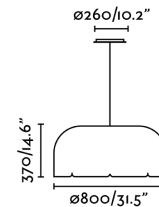

Specifications

Bulb:	SMD LED 24W 3000K 2500lm
Bulb included:	Yes
Transformer:	Driver
Transformer included:	Yes
Voltage:	100-240V
Operating Frequency:	
IP:	20
Class:	II
Material:	Metal, recycled P.E.T. and fiber
Designer:	NAHTRANG
Recommended bulb:	
Length:	800 mm
Height:	2370 mm
Diameter:	800 Ø
Net Weight:	10.00 kg
Volume:	0.26560 m3

Specifications

Bulb:	SMD LED 24W 4000K 2650lm
Bulb included:	Yes
Transformer:	Driver
Transformer included:	Yes
Voltage:	100-240V
Operating Frequency:	
IP:	20
Class:	II
Material:	Metal, recycled P.E.T. and fiber
Designer:	NAHTRANG
Recommended bulb:	
Length:	800 mm
Height:	2370 mm
Diameter:	800 Ø
Net Weight:	10.00 kg
Volume:	0.26560 m3