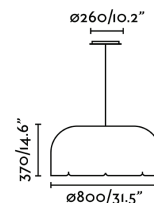

Mute - dæmpbar

MUTE LED Dark grey pendant lamp dimmable 4000K

Ref. 20103DA

MUTE is a designer pendant lamp created by Nahtrang. The screen reduces the reminiscence of sound so it is ideal for lighting restaurants or spaces with a lot of noise. The lamp MUTE is made from 8 pieces of leaves, every leaf is made of 2 layers 9 mm acoustic material made of 65-70 % recycled bottles, and 30-35 % of virgin P.E.T fibers. The finish of this lamp clashes the dark grey of the outer part with a lighter grey inside the shade. This is the dimmable version, you can regulate the intensity of light .

Specifications

Bulb:	SMD LED 24W 3000K 2500lm
Bulb included:	Yes
Transformer:	Driver
Transformer included:	Yes
Voltage:	100-240V
Operating Frequency:	
IP:	20
Class:	II
Material:	Metal, recycled P.E.T. and fiber
Designer:	NAHTRANG
Recommended bulb:	
Length:	800 mm
Height:	2370 mm
Diameter:	800 Ø
Net Weight:	10.00 kg
Volume:	0.26560 m3

GERMAN DESIGN AWARD WINNER 2019