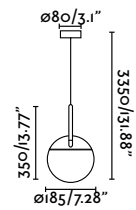

118

Table 68

**Mine**

— Nahtrang

28375 ○ white/blanco

28376 ● dark grey/gris oscuro

1x E27 MAX 15W LED [I7463]

Body Wood+Metal/Madera+Metal  
Diff Opal Glass/Cristal Opal

3MT 1 HOOK

**Mine**
**28375-1L** ○ white/blanco

**28376-1L** ● dark grey/gris oscuro

1xE27 MAX 15W LED ☒ [I7463]

 Body Wood+Metal/Madera+Metal  
 Diff Opal Glass/Cristal Opal

**Mine**
**28375-2L** ○ white/blanco

**28376-2L** ● dark grey/gris oscuro

2xE27 MAX 15W LED ☒ [I7463]

 Body Wood+Metal/Madera+Metal  
 Diff Opal Glass/Cristal Opal

**Mine**
**28375-3L** ○ white/blanco

**28376-3L** ● dark grey/gris oscuro

3xE27 MAX 15W LED ☒ [I7463]