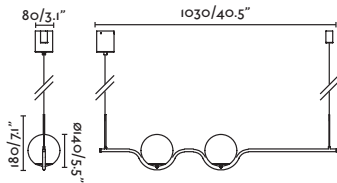

- 29691 gold/oro
- 29696 **NEW** matt black/negro mate
- LED 2 x 6W 2700K 600lm CRI>80 Driver ✓
- Body Metal
- Diff Opal glass/Cristal Opal
-  100- 50/
  240V 60HZ 1.5 MT

**P.61**  
TABLE&FLOOR

**P.151**  
WALL