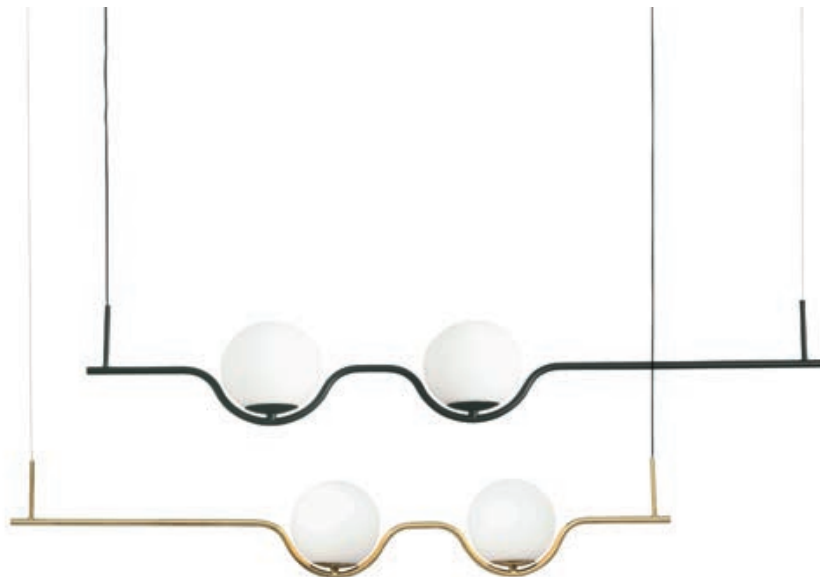

# LE VITA

— Nahtrang 

● 29694 gold/oro

● 29699 NEW matt black/negro mate

LED 6W 2700K 570lm CRI>80 Driver ✓

Body Metal

Diff Opal glass/Cristal Opal

□ 100- 50/ 240V 60HZ ⏻ Ⓢ 1,5 MT

- 29691 gold/oro
- 29696 **NEW** matt black/negro mate
- LED 2 x 6W 2700K 600lm CRI>80 Driver ✓
- Body Metal
- Diff Opal glass/Cristal Opal
-  100- 50/
  240V 60HZ 1.5 MT

**P.61**  
TABLE&FLOOR

**P.151**  
WALL