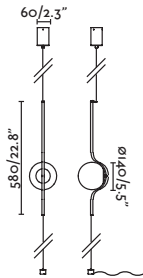

# LE VITA

— Nahtrang 

● 29694 gold/oro

● 29699 NEW matt black/negro mate

LED 6W 2700K 570lm CRI>80 Driver ✓

Body Metal

Diff Opal glass/Cristal Opal

□ 100- 50/ 240V 60HZ ⏻ Ⓢ 1,5 MT

- 29691 gold/oro
- 29696 **NEW** matt black/negro mate
- LED 2 x 6W 2700K 600lm CRI>80 Driver ✓
- Body Metal
- Diff Opal glass/Cristal Opal
-  100- 50/
  240V 60HZ 1.5 MT

**P.61**  
TABLE&FLOOR

**P.151**  
WALL