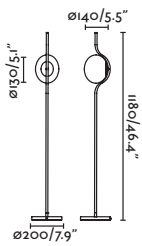

LE VITA

— Nahtrang

● 29693D gold/oro

● 29698 NEW matt black/negro mate

LED 6W 2700K 570lm CRI>80 Driver ✓

Body Metal

Diff Opal glass/Cristal Opal