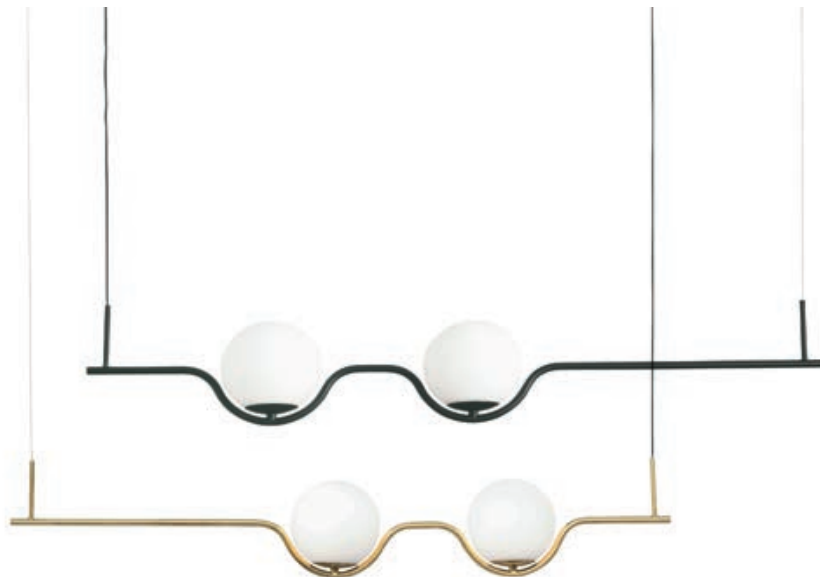

LE VITA

— Nahtrang

● 29693D gold/oro

● 29698 NEW matt black/negro mate

LED 6W 2700K 570lm CRI>80 Driver ✓

Body Metal

Diff Opal glass/Cristal Opal

LE VITA

— Nahtrang 

● 29694 gold/oro

● 29699 NEW matt black/negro mate

LED 6W 2700K 570lm CRI>80 Driver ✓

Body Metal

Diff Opal glass/Cristal Opal

□ 100- 50/ 240V 60HZ ⏻ Ⓢ 1,5 MT

- 29691 gold/oro
- 29696 NEW matt black/negro mate
- LED 2 x 6W 2700K 600lm CRI>80 Driver ✓
- Body Metal
- Diff Opal glass/Cristal Opal
-  100- 50/
  240V 60HZ 1.5 MT

P.61 TABLE&FLOOR

P.151 WALL

- 29692D gold/oro
- 29697 NEW matt black/negro mate
- LED 6W 2700K 570lm CRI>80 Driver ✓
- Body Metal
- Diff Opal glass/Cristal Opal
- 100- 50/ 240V 60HZ

P.105
SUSPENDE

P.151
WALL

● 29695 NEW matt black/negro mate

LED 6W 2700K 570lm CRI>80 Driver ✓

Body Metal

Diff Opal glass/Cristal Opal

P.61
TABLE&FLOOR

P.105
SUSPENDED