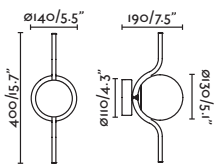

LE VITA

— Nahtrang

● 29690 gold/oro

● 29695 NEW matt black/negro mate

LED 6W 2700K 570lm CRI>80 Driver ✓

Body Metal

Diff Opal glass/Cristal Opal