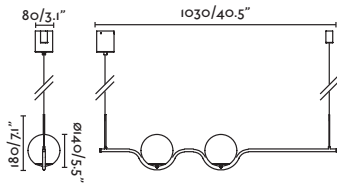

— Nahtrang 

● 29694 gold/oro

● 29699 NEW matt black/negro mate

LED 6W 2700K 570lm CRI>80 Driver ✓

Body Metal

Diff Opal glass/Cristal Opal

□ 100- 50/ 240V 60HZ ⏻ Ⓢ 1,5 MT

- 29691 gold/oro
- 29696 NEW matt black/negro mate
- LED 2 x 6W 2700K 600lm CRI>80 Driver ✓
- Body Metal
- Diff Opal glass/Cristal Opal
-  100- 50/
  240V 60HZ 1.5 MT