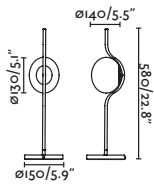

P.61 TABLE&FLOOR

P.151 WALL

- 29692D gold/oro
- 29697 NEW matt black/negro mate
- LED 6W 2700K 570lm CRI>80 Driver ✓
- Body Metal
- Diff Opal glass/Cristal Opal
- 100- 50/ 240V 60HZ

P.105
SUSPENDE

P.151
WALL