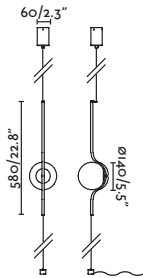

— Nahtrang 

● 29694 gold/oro

● 29699 NEW matt black/negro mate

LED 6W 2700K 570lm CRI>80 Driver ✓

Body Metal

Diff Opal glass/Cristal Opal

□ 100- 50/ 240V 60HZ ⏻ Ⓢ 1,5 MT

- 29691 gold/oro
- 29696 NEW matt black/negro mate
- LED 2 x 6W 2700K 600lm CRI>80 Driver ✓
- Body Metal
- Diff Opal glass/Cristal Opal
-  100- 50/
  240V 60HZ 1.5 MT