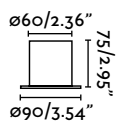

Ten
— Faro Team

- 62156 copper/cobre
- 62157 satin gold/oro satinado

1xE27 MAX 15W LED [17429 or 17464]

Body Metal

Ceiling/Wall 180

Wall

Ten

— Faro Team