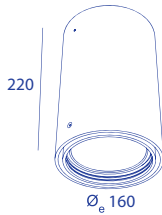

NON DIMMABLE

WH	[24°]	30W	BB99531A CL30_24 NW
BLK	[24°]	30W	BB99532A CL30_24 NW

DALI DIMMABLE

WH	[24°]	30W	BB99531D CL30_24 NW
BLK	[24°]	30W	BB99532D CL30_24 NW

ALTERNATIVE LIGHT COLOUR

WARM WHITE	2700K	WW
NEUTRAL WHITE	3000K	NW
MEDIUM WHITE	3500K	MW
COLD WHITE	4000K	CW
DIM TO WARM	2200K-3000K	DW