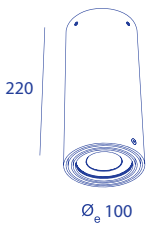

1x MR16 ≤ 50W

WH
BLK

BB9101 |
BB9102 |

! Can be combined with cone accessory