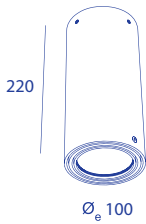

1-10V/PUSH DIMMABLE

WH	24°	10W		FO99101B CL8_24 WW
BLK	24°	10W		FO99102B CL8_24 WW

HONEYCOMB D50

SQUARE OPTIC LENS	BS0298
LINEAR SPREAD LENS	BS0383
	BS0384

ALTERNATIVE LIGHT COLOUR

WARM WHITE	2700K
NEUTRAL WHITE	3000K
COLD WHITE	4000K
DIM TO WARM	2200K-3000K

REPLACE WW BY

WW
NW
CW
DW

! 15° or 38° or 60° beam angle on request > ref=..._15 or_38 or..._60

Small steamer ceiling

ceiling / surface mounted

1x COB LED max1500lm 3000k

NON DIMMABLE

WH	30° 11W	BB99131A CL12_30 NW
BLK	30° 11W	BB99132A CL12_30 NW