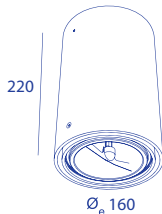

! 17° and 36° beam angles on request > ref= ..._17 or ..._36
! CRI 80+ available on request > change ref BB9... to BB8...
! COB specials on request (CrispWhite, food, ...)

1x QR111 OPTILED max800lm 2800k

A A+ A++

IGBT/TRIAC DIMMABLE

WH	[20°]	12W	BB9501C OL8_20 WW
BLK	[20°]	12W	BB9502C OL8_20 WW

1-10V/PUSH/DALI DIMMABLE

WH	[20°]	12W	BB9501B OL8_20 WW
BLK	[20°]	12W	BB9502B OL8_20 WW

! 45° beam angle on request > ref=..._45