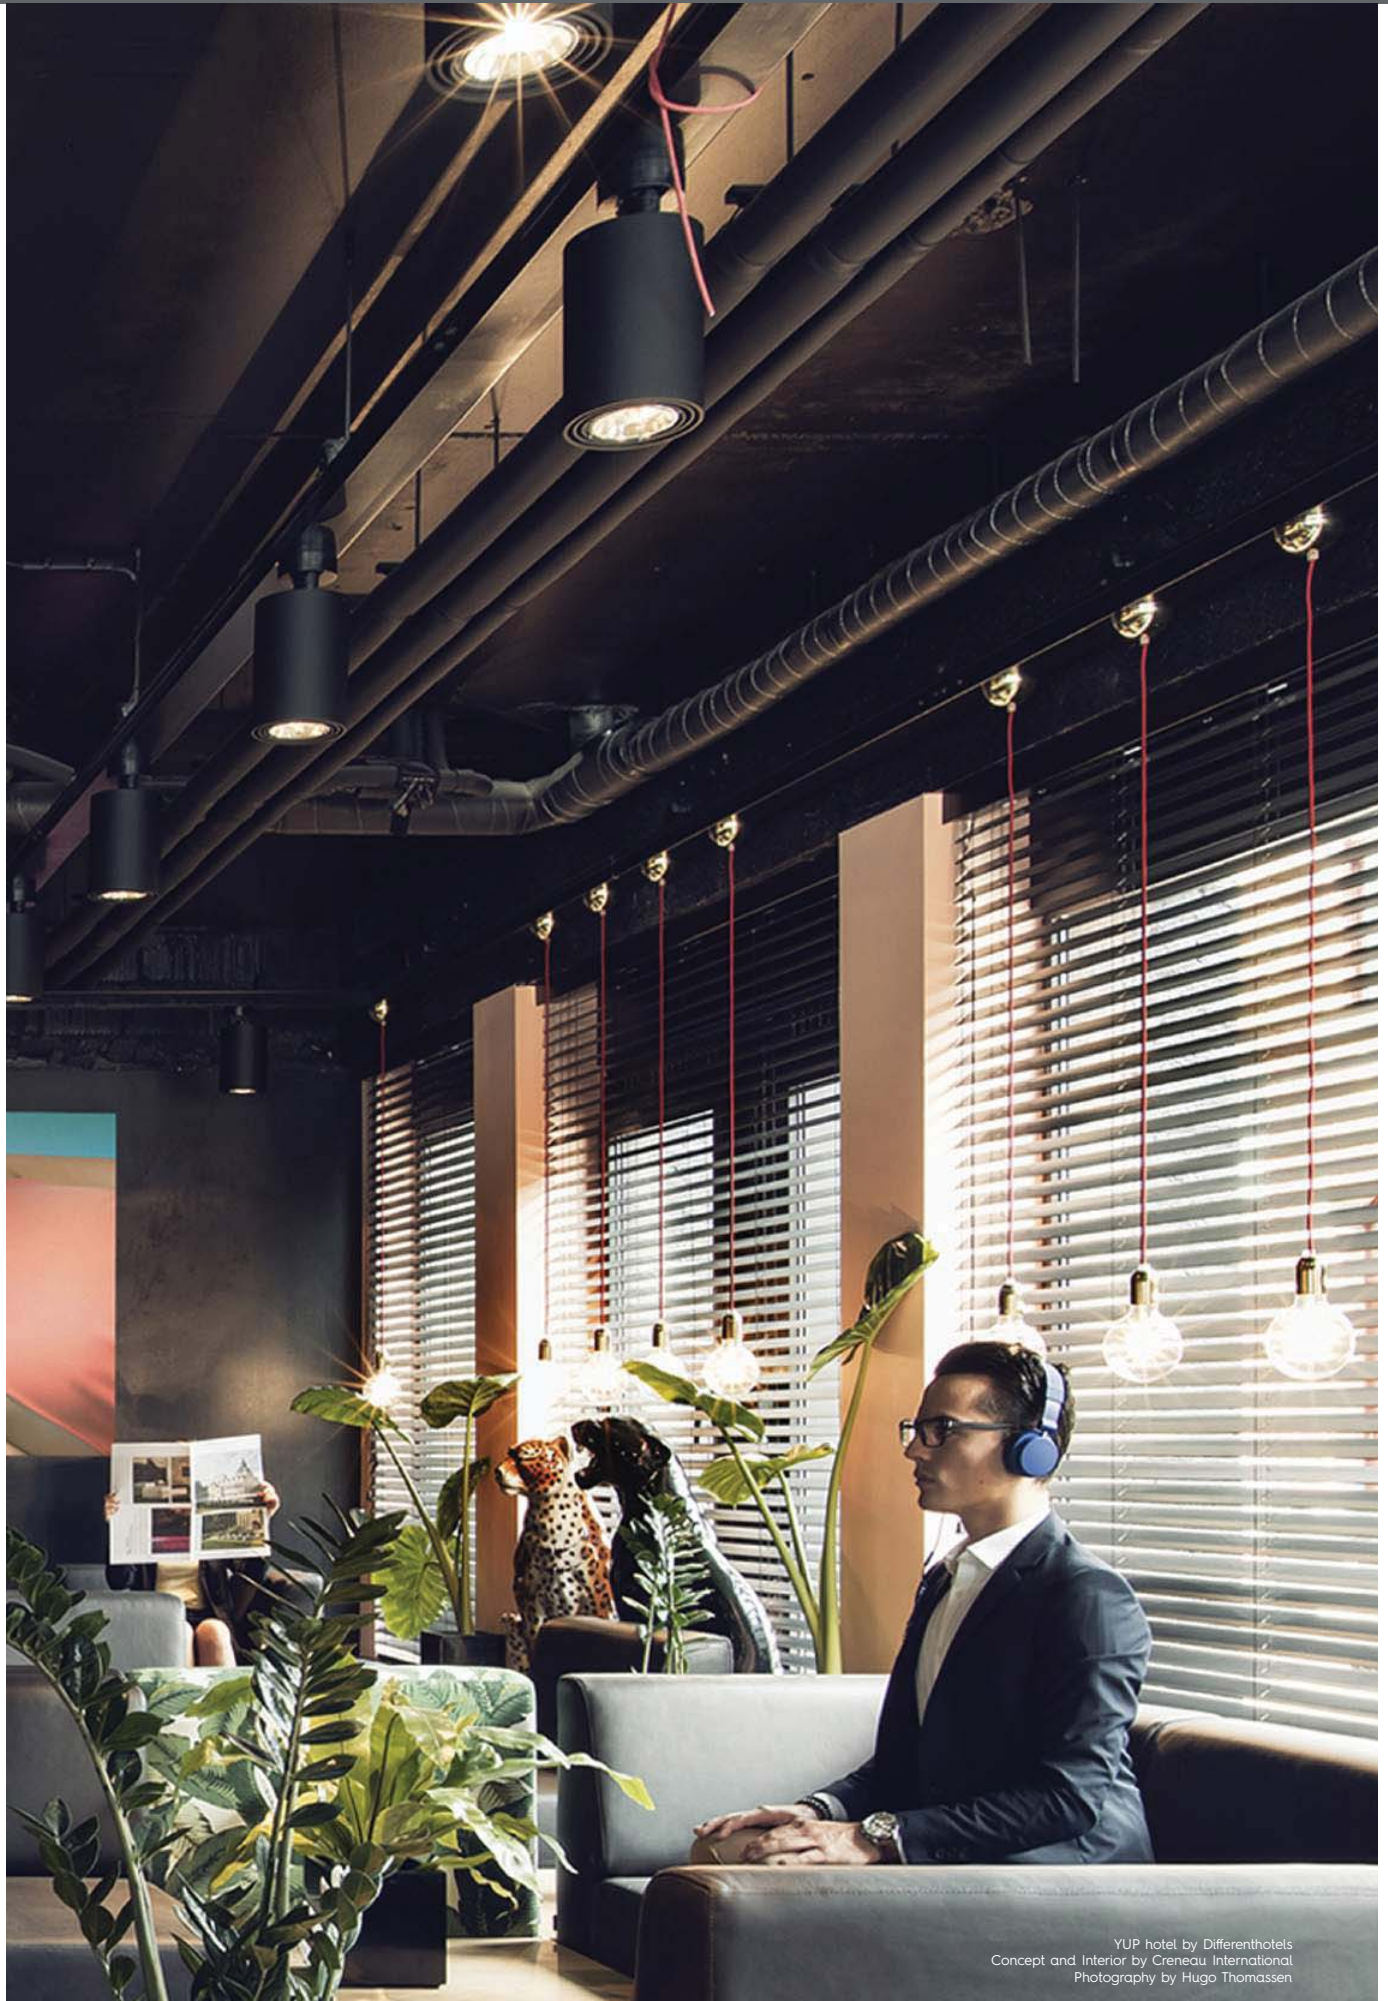

YUP hotel by Differenthotels
Concept and Interior by Creneau International
Photography by Hugo Thomassen