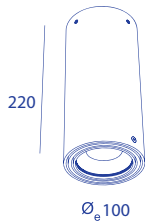

Private residence
Photography: Mathias Lambrecht

BB89102D CL7_30WW

FO99101B CL8_24WW

Small steamer ceiling ceiling / surface mounted

1x CONE COB LED max700lm 2700k

A A+ A++

NON DIMMABLE

WH	30°	7W		BB89101A CL7_30 WW
BLK	30°	7W		BB89102A CL7_30 WW

REPLACE WW BY

WW
NW
CW
DW

! 15° or 38° or 60° beam angle on request > ref=..._15 or_38 or..._60

Small steamer ceiling

ceiling / surface mounted

1x COB LED max1500lm 3000k

NON DIMMABLE

WH	30° 11W	BB99131A CL12_30 NW
BLK	30° 11W	BB99132A CL12_30 NW

ALTERNATIVE LIGHT COLOUR

WARM WHITE	2700K	WW
NEUTRAL WHITE	3000K	NW
MEDIUM WHITE	3500K	MW
COLD WHITE	4000K	CW
DIM TO WARM	2200K-3000K	DW

REPLACE NW BY

! 17° and 36° beam angles on request > ref= ..._17 or ..._36
! CRI 80+ available on request > change ref BB9... to BB8...
! COB specials on request (CrispWhite, food, ...)

HONEYCOMB D76

BS0296

ALTERNATIVE LIGHT COLOUR

WARM WHITE	2700K	WW
NEUTRAL WHITE	3000K	NW
MEDIUM WHITE	3500K	MW
COLD WHITE	4000K	CW
DIM TO WARM	2200K-3000K	DW

REPLACE NW BY

! 40° beam angle on request > ref= ..._40
! CRI 80+ available on request > change ref BB9... to BB8...
! COB specials on request (CrispWhite, food, ...)