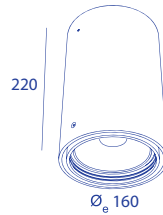

1x CONE COB LED max2400lm 3000k

A A+ A++

NON DIMMABLE

WH	[24°]	18W	BB99531A CL20_24 NW
BLK	[24°]	18W	BB99532A CL20_24 NW

DALI DIMMABLE

WH	[24°]	18W	BB99531D CL20_24 NW
BLK	[24°]	18W	BB99532D CL20_24 NW

HONEYCOMB D76

BS0296

ALTERNATIVE LIGHT COLOUR

WARM WHITE	2700K	WW
NEUTRAL WHITE	3000K	NW
MEDIUM WHITE	3500K	MW
COLD WHITE	4000K	CW
DIM TO WARM	2200K-3000K	DW