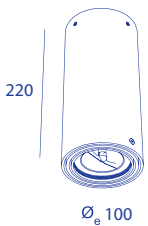

1x QR70 ≤ 50W

WH
BLK

BB9111 |
BB9112 |

! Can be combined with cone accessory