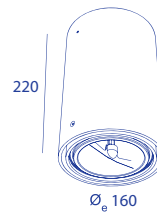

A Suivre
Concept Design Office ABC-Plan ID
Photography by Evgeniy Abrosimov

BB9502

Steamer ceiling

ceiling / surface mounted

1x QR111 ≤ 100W

C A A+ A++

WH
BLK

BB9501 |
BB9502 |