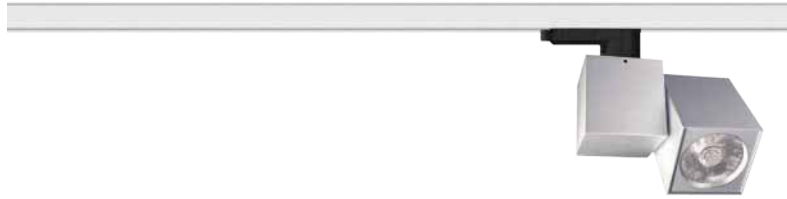

For related accessories, please see page 165.

Dado

Dado

Eurotype Track

Dado

Low Voltage Track

Eurotype Track Low Voltage Track

Code ordering example: **6 2 8 7 B B 2 2 - 9 0 3 0 1 4 D 0 1 1**