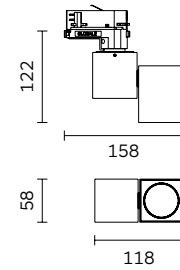

For related accessories, please see page 165.

Dado

Dado

Eurotype Track

Dado

Low Voltage Track

Eurotype Track Low Voltage Track

Code ordering example: **6 2 8 7 B B 2 2 - 9 0 3 0 1 4 D 0 1 1**