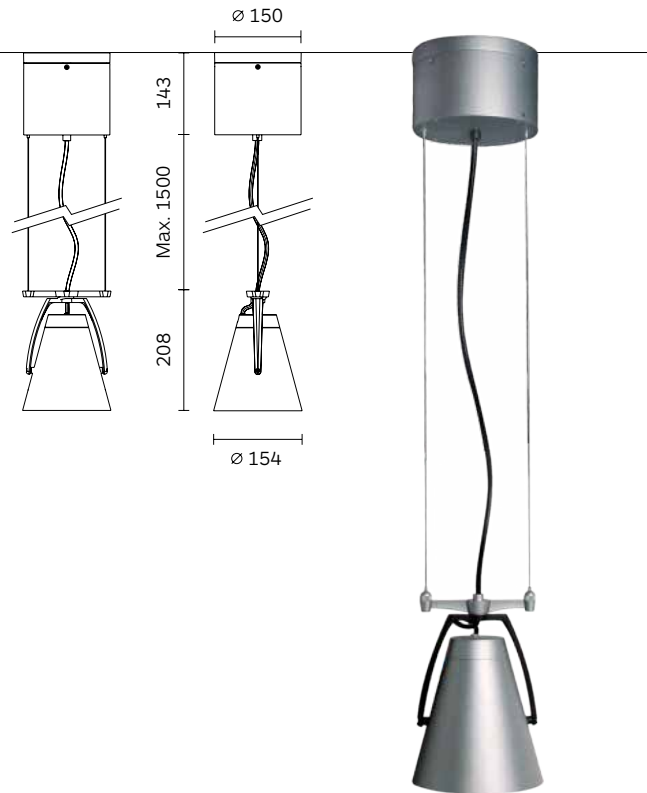

Conos

Pendant 154

Body

Pendant mounted luminaire with light head and driver canopy in cast aluminium.

Product inclusive of 1.5 meter twin suspensions wires and one 1.5 meter electrical cables. Easy relamping via removable front housing by snap-in catch action. Provides user with ultimate flexibility of firm lamp position.

Tiltable vertically 0-90° and routable horizontally 0-350°.

Accessories

Honeycomb louvre.

Finish

Powder coat in black, white or grey colour.

LED sources

Citizen CLU series.
CRI: 90, 95 | CCT: 3000K, 4000K.
Other CRI and CCT options, Tuneable White and DimToWarm versions available on request.

Optic

Reflector.
Narrow, medium and wide beam angle available.

Driver

Driver canopy inclusive of no-dimable driver.
Dimming Options: 0-10V Dim, DALI, Phase, CASAMBI.

Applications

Extremely versatile pendant luminaire featuring a clean look adjustable to be accurately aimed . Ideal for high ceiling spaces and for local "task" lighting when placed over counters and tables.

Application areas: retail, hotels, restaurants, showrooms.

Related Products

Conos

Conos 154

Pendant

 Code ordering example: **7 2 5 5 B C 2 1 - 9 0 3 0 1 4 D 0 1 0**

	Product Code	Light Source Code*	>CRI	CCT**	LED Power	Nominal Lumen	Beam Angle (BA°)	Driver Options	Finish
Conos 154 Pendant	7255	BC21 Citizen COB	90	30 3000K	30W	3728 lm	14 / 24 / 38	D0 No Dim	10 ■ Black
				40 4000K		3785 lm		DA Dali Dim	11 □ White
								DP Phase Dim	75 ■ Grey
								DC CASAMBI	
								D1 0-10V Dim	
		AR11 Retrofit AR111-G53	00	00	/	/		DP Phase Dim	