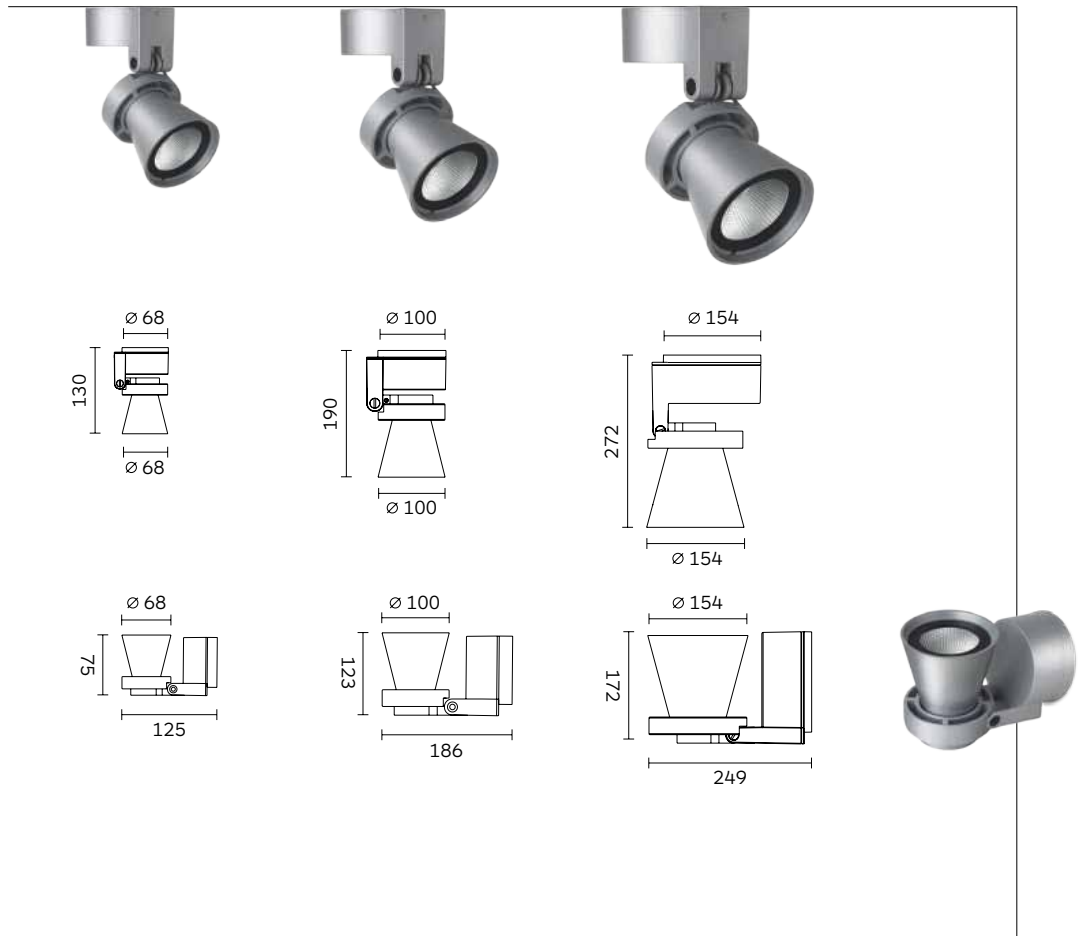

Conos Due

Conos Due 68 / 100 / 154

Surface

Code ordering example: **1 3 6 3 B C 2 2 - 9 0 3 0 1 6 D 0 1 0**

	Product Code	Light Source Code*	>CRI	CCT	LED Power	Nominal Lumen	Beam Angle (BA°)	Driver Options	Finish
Conos Due 68 Surface	1363	BC22	90	30 3000K	7W	934 lm	16 / 28 / 40	D0 No Dim	10 ■ Black
	1364			40 4000K		949 lm		DP Phase Dim	11 □ White
Conos Due 100 Surface	1361				22W	2418 lm	12 / 21 / 39	DA Dali Dim	75 ■ Grey
	1362					2456 lm		DC CASAMBI	
Conos Due 154 Surface	1198	BC21			30W	3728 lm	14 / 24 / 38	D1 0-10V Dim	
	1206					3785 lm			

Notes:

1. For complete code ordering information, please see page 377.
   - ** For other CCT options, please contact us.
2. For related accessories, please see page 201.