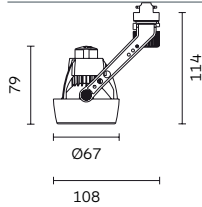

Canali Top Mounted

Canali Mini Swinger

Top mounted