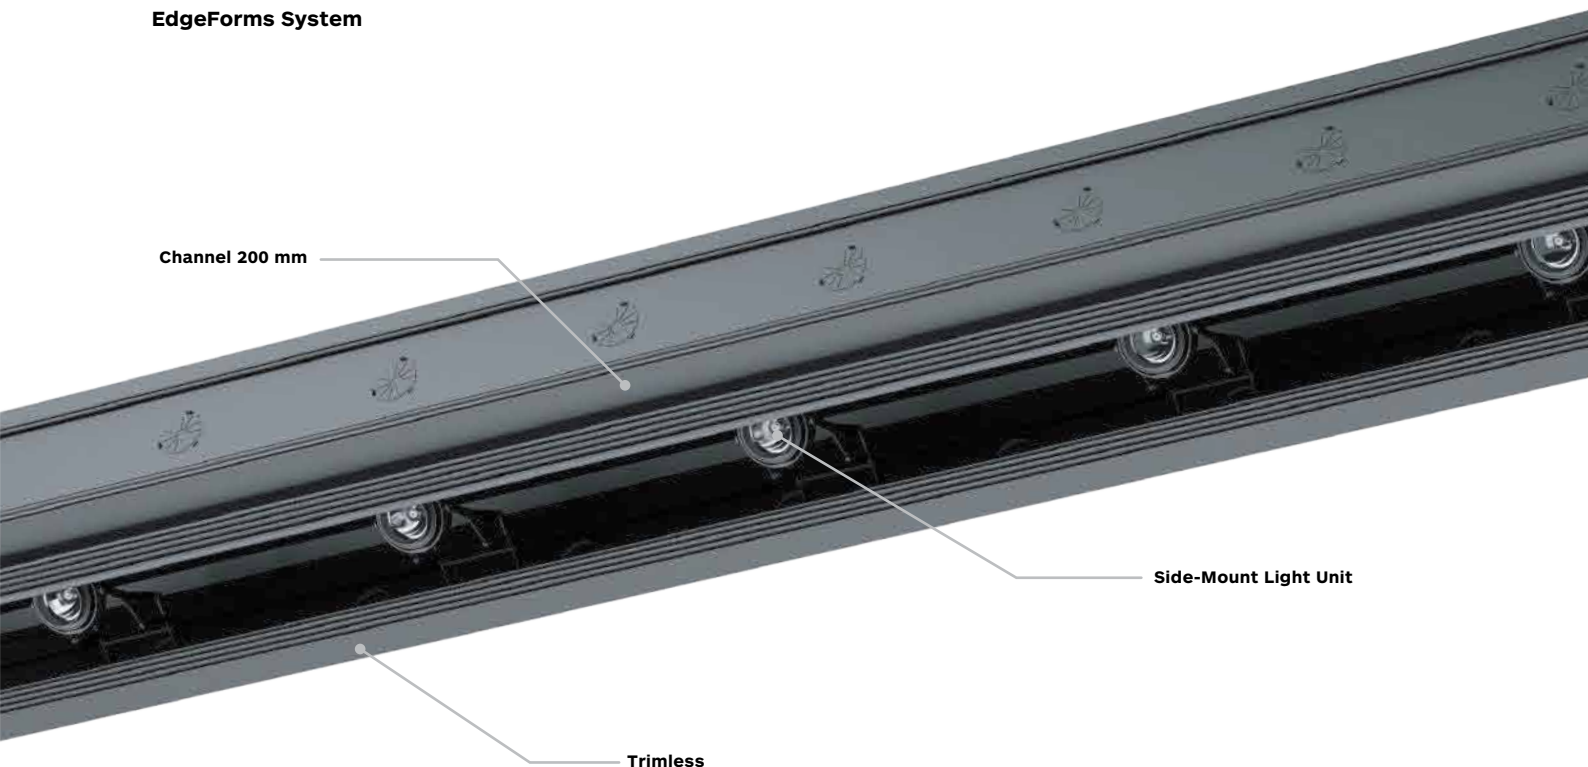

Canali

EdgeForms System

Body

All channel parts in extruded aluminium. Luminaire spot body in cast aluminium, luminaire connection arm in extruded aluminium.

Clean, unobtrusive trimless installation with above-ceiling suspension. Easy modular structure with 150mm, 200mm and 90° "L" unit.

The system is completed by traverse set, end set and end cover plate. 3 circuit track mounted inside the channel. Spotlight units are mounted on the top or side of channel interior.

Possibility to upgrade the system after the installation adding fixtures or circuits.