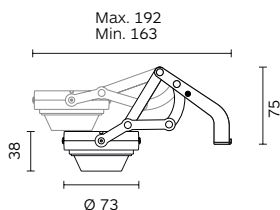

Canali Side Mounted

Canali Micro Gimbal

Side mounted