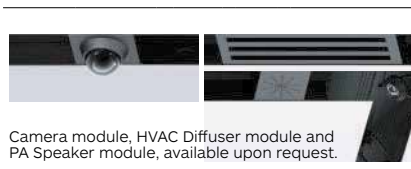

Camera module, HVAC Diffuser module and PA Speaker module, available upon request.