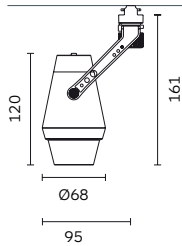

Canali Micro Conos

Top mounted

Code ordering example **8 3 0 7 G U 5 3 - 0 0 0 0 0 0 D 0 1 0**

	Product code	Light source code*		>CRI	CCT**	LED power	Nominal lumen	Beam angle (BA°)	Driver Options	Finish
Canali Mini Swinger	8307	GU53 Retrofit	MR16-GU5.3	00	00	\	\	00	D0 No Dim	10 ■ Black
Canali Micro Conos	8309	AR11	AR111	00	00	\	\	00		

Notes:

1. For complete code ordering information, please see page 377.
   - ** For other CCT options, please contact us.
2. Transformer not included. To be ordered separately.
   For channel height 150 mm only.