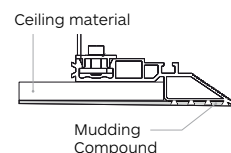

Canali

EdgeForms System

Body

All channel parts in extruded aluminium. Luminaire spot body in cast aluminium, luminaire connection arm in extruded aluminium.

Clean, unobtrusive trimless installation with above-ceiling suspension. Easy modular structure with 150mm, 200mm and 90° "L" unit.

The system is completed by traverse set, end set and end cover plate. 3 circuit track mounted inside the channel. Spotlight units are mounted on the top or side of channel interior.

Possibility to upgrade the system after the installation adding fixtures or circuits.

Accessories

Accommodation modules for: fire sprinklers, surveillance camera, HVAC diffuser, speakers, WiFi access point available upon request.

Finish

Powder coat in black colour.

LED sources

For light source data refer to the single spotlight technical information.

Optic

Lens or reflector, according with the single spotlight technical information.

Driver

Driver not included or integrated, according with the chosen spotlight. Different diming options available on request.

Applications

A comprehensive range of trimless multi - directional display lighting system available in wide variety of sizes and configurations, using a wide option of lamp types. Application areas: retail, museums, galleries, exhibits, jewelry shops, residential, lift lobbies.