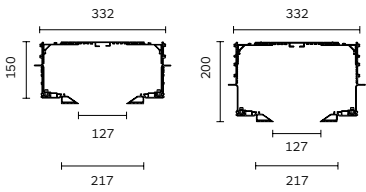

Channel 150 mm

Channel 200 mm

Channel 150 mm

	Code	High (H)	Length (L)
Channel	8130	150	500
	8131		1000
	8132		2000
Channel	8133	200	
	8134		
	8135		

Traverse set included. In extruded aluminium.

Open Channel or with optional track installed