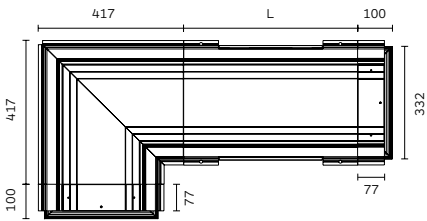

Channel 150 mm

Channel 200 mm

Channel 150 mm

	Code	High (H)	Length (L)
Channel	8130	150	500
	8131		1000
	8132		2000
Channel	8133	200	
	8134		
	8135		

Traverse set included. In extruded aluminium.

Open Channel or with optional track installed