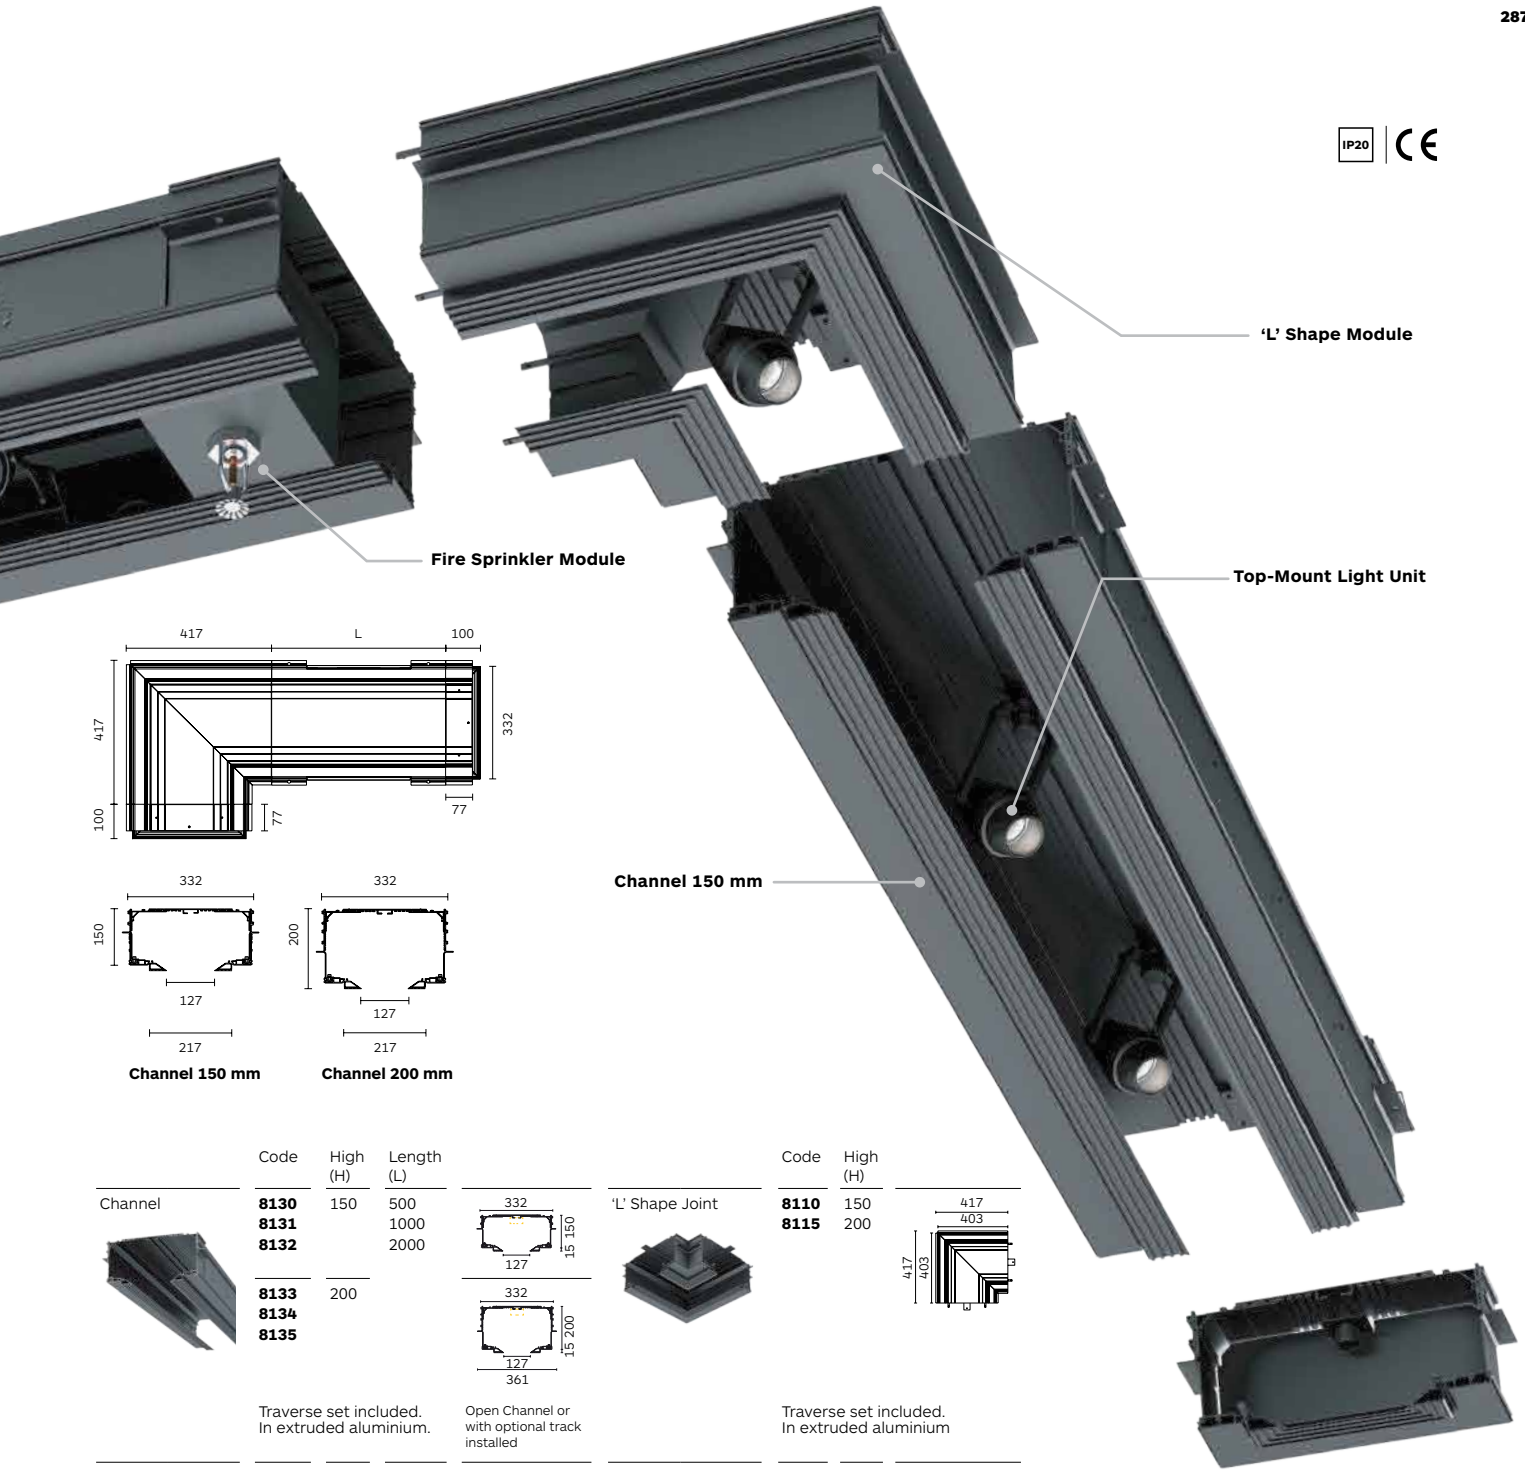

Channel 150 mm

	Code	High (H)	Length (L)
Channel	8130	150	500
	8131		1000
	8132		2000
Channel	8133	200	
	8134		
	8135		

Traverse set included. In extruded aluminium.

Open Channel or with optional track installed

	Code	High (H)
'L' Shape Joint	8110	150
	8115	200

Traverse set included. In extruded aluminium

	Code	High (H)	Length (L)
Traverse Set	8101		500
	8102		1000
	8103		2000
	8104		3000

In extruded aluminium. Pair.

	Code	High (H)
End cover plate	8136	150
	8137	200

In extruded aluminium. Pair Includes Art. 8105.

	Code	End cover
Ends set	8105	End cover

In extruded aluminium. Pair.