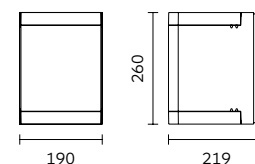

Related Products

Rocket
P.346

Astra Up & Down

Astra Up & Down

Surface mounted

Code ordering example: **3 5 3 3 B B 1 2 - 9 0 3 0 6 0 D 0 1 0**

	Product code	Light source code*	>CRI	CCT**	LED Power	Nominal Lumen	Beam angle (BA°)	Driver Options	Finish
Astra Up & Down Wide	3533	BB12 Bridgelux COB	90	30 3000K	2 x 16W	4530 lm	60 / 60	D0 No Dim	10 ■ Black
				40 4000K		5068 lm		DX DMX	29 ■ Grey
Astra Up & Down Wide / Narrow	3557						08 / 60	DA Dali Dim	
								D1 0-10 Dim	
Astra Up & Down Narrow	3558						08 / 08	DP Phase	
								DC CASAMBI	
Astra Up & Down Walwasher	3560						WW		