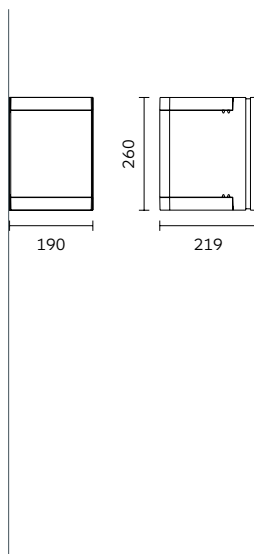

Notes:

* For complete code ordering information, please see page 377.

** For other CCT options, please contact us.

For related accessories, please see page 361.

Astra Up or Down

Astra Up or Down

Surface mounted