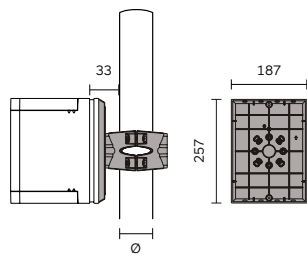

Notes:

* For complete code ordering information, please see page 377.

** For other CCT options, please contact us.

For related accessories, please see page 361.

Accessories

Product / Accessories	Pole mounted bracket set		Pole mounted bracket set	
	Ø 102 mm	Ø 120 mm	Ø 102 mm	Ø 120 mm
Astra Up & Down	2508	2507	2563	2564
Astra Up or Down	With connector for one fixture. Available in colours 10 and 29.		With connector for two fixtures. Available in colours 10 and 29.	