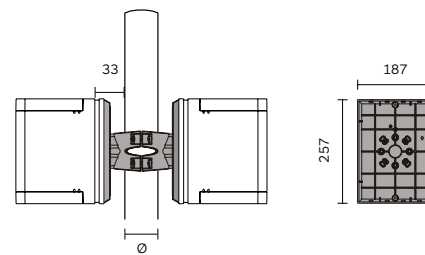

Notes:

* For complete code ordering information, please see page 377.

** For other CCT options, please contact us.

For related accessories, please see page 361.

Accessories

Product / Accessories	Pole mounted bracket set		Pole mounted bracket set	
	Ø 102 mm	Ø 120 mm	Ø 102 mm	Ø 120 mm
Astra Up & Down	2508	2507	2563	2564
Astra Up or Down	With connector for one fixture. Available in colours 10 and 29.		With connector for two fixtures. Available in colours 10 and 29.	