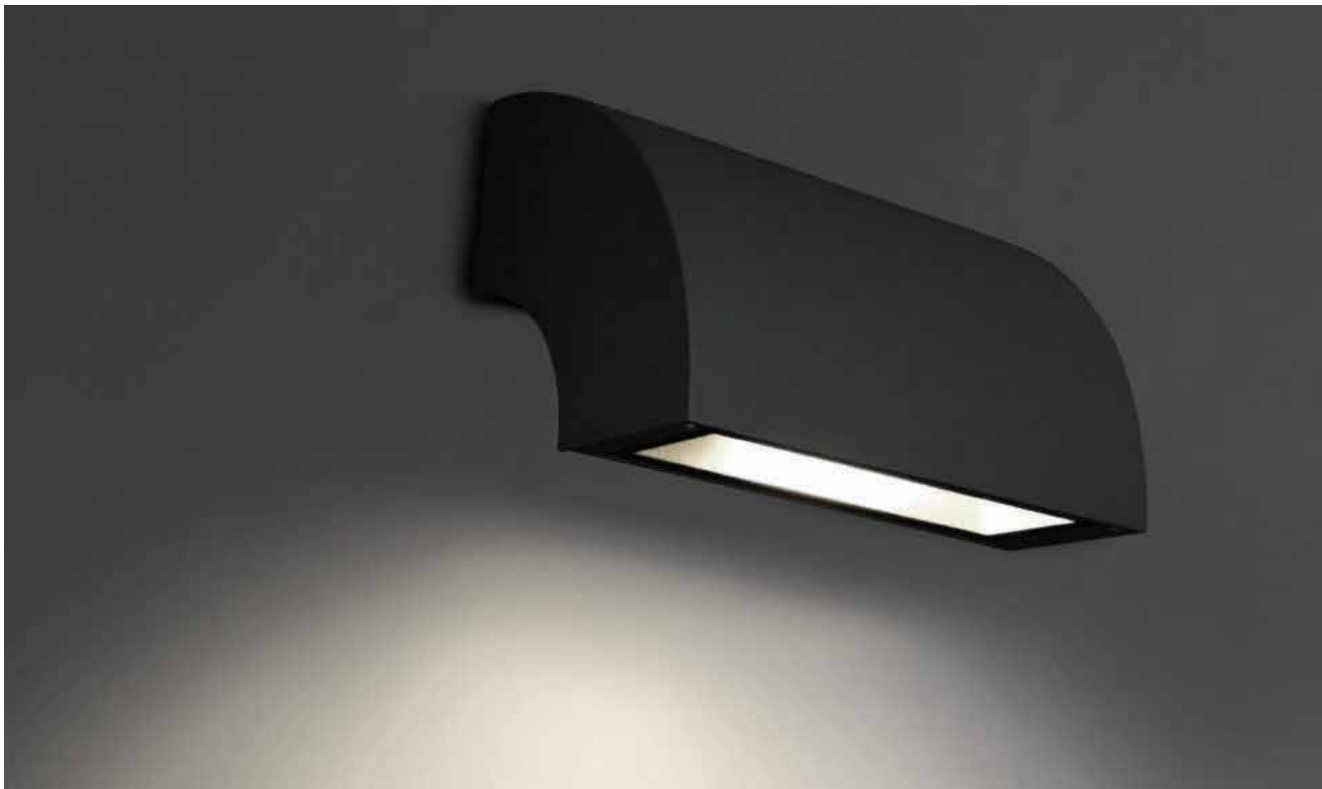

# Arco

Wall mounted grazing light

## Body

Surface mounted grazing light with body is made in cast aluminium, flush toughened thermal shock clear glass diffuser, weatherproof durable silicone gasket and external screws made of stainless steel.

Simple to install via cable entry. Usable as a upwards or downwards luminaire.

## Optic

Opal difuser. Wide angle available