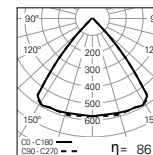

CRI

	Order code
CRI>90	CRI90

DETAILS

80°/80° optical lenses light effect

Opal diffuser light effect

50°/50° optical lenses light effect

PHOTOMETRY

DIMENSIONS