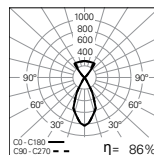

CRI

	Order code
CRI>90	CRI90

DETAILS

80°/80° optical lenses light effect

Opal diffuser light effect

50°/50° optical lenses light effect

PHOTOMETRY

DIMENSIONS