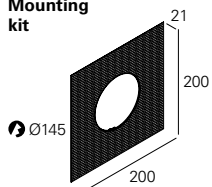

Mounting kit

TO SPECIFY

Diamond shape LED recessed wall mounted luminaire. Die cast aluminium body, powder coated in epoxy-polyester. Standard version with LED 4000K, CRI>80 and 50.000h lifetime (@ L80, B10, Ta 25°C) and integral heat sink to provide optimum heat dissipation. Multiple light configurations, including direct/indirect versions through the use of convex lenses made of optical glass (50° or 80°) allowing UGR<13. Opal or transparent diffusers also available. Optional DALI dimmable driver, 3000K and CRI>90. - as Roxo Lighting 6th ELEMENT /W