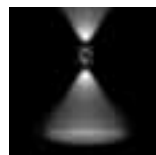

CRI

	Order code
CRI>90	CRI90

DETAILS

80°/80° optical lenses light effect

Opal diffuser light effect

50°/50° optical lenses light effect

PHOTOMETRY

DIMENSIONS

Mounting kit

TO SPECIFY

Diamond shape LED recessed wall mounted luminaire. Die cast aluminium body, powder coated in epoxy-polyester. Standard version with LED 4000K, CRI>80 and 50.000h lifetime (@ L80, B10, Ta 25°C) and integral heat sink to provide optimum heat dissipation. Multiple light configurations, including direct/indirect versions through the use of convex lenses made of optical glass (50° or 80°) allowing UGR<13. Opal or transparent diffusers also available. Optional DALI dimmable driver, 3000K and CRI>90. - as Roxo Lighting 6th ELEMENT /W