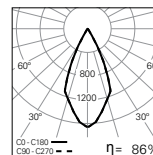

CRI

	Order code
CRI>90	CRI90

DETAILS

80°/80° optical lenses light effect

Opal diffuser light effect

50°/50° optical lenses light effect

PHOTOMETRY

DIMENSIONS