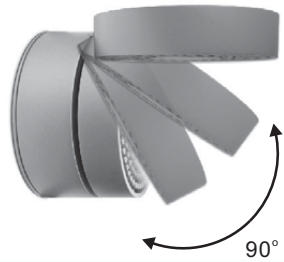

Arena Due Wall/Ceiling

Designed by Franco Mirezzi

Colour  11  75

Arena Due Wall/ Ceiling

Wall & Ceiling mounted spotlight

Features

- From wall versatile aiming angle 0°-90° horizontal tilting and 350° rotation adjustability.
- Tilting angle can be positioned and screw locked.
- Designed and manufactured to comply with European standard EN 60598.

Applications

- Great for wall washing to illuminate the vertical surface and the upper area of wall.
- Energy saving and maintenance free. Application areas: retail, commercial, galleries, hospitality, exhibits.