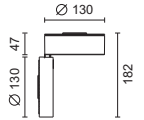

Other LED color available upon request.

IP20   

Micro Arena Due Wall/ Ceiling

1152 With 10W Bridgelux high power LED 560lm 

Inclusive of Integral driver 100-240V 50/60Hz

LED in color code 93(warm white 3000K) or in code 89(natural white 4000k)
With reflector in code M(Medium beam 32°) or in code F(Flood 45°) or in code WF(Wide Flood 65°)