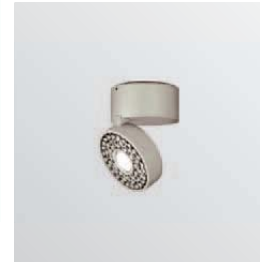

Arena Due Wall/Ceiling

Designed by Franco Mirezzi

Colour  11  75

Arena Due Wall/ Ceiling

Wall & Ceiling mounted spotlight

Features

- From wall versatile aiming angle 0°-90° horizontal tilting and 350° rotation adjustability.
- Tilting angle can be positioned and screw locked.
- Designed and manufactured to comply with European standard EN 60598.

Applications

- Great for wall washing to illuminate the vertical surface and the upper area of wall.
- Energy saving and maintenance free. Application areas: retail, commercial, galleries, hospitality, exhibits.

Arena Due Wall/ Ceiling

1151 With 21W Bridgelux high power LED 1200lm 

Inclusive of Integral driver 100-240V 50/60Hz.

LED in color code 93(warm white 3000k) or in code 89(natural white 4000k)
With reflector in code M(Medium beam 24°) or in code F(Flood 50°)

Other LED color available upon request.

IP20   

Micro Arena Due Wall/ Ceiling

1152 With 10W Bridgelux high power LED 560lm 

Inclusive of Integral driver 100-240V 50/60Hz

LED in color code 93(warm white 3000K) or in code 89(natural white 4000k)
With reflector in code M(Medium beam 32°) or in code F(Flood 45°) or in code WF(Wide Flood 65°)