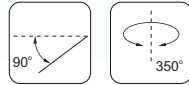

Arena Due Wall/Ceiling

Designed by Franco Mirezzi

Colour  11  75

Arena Due Wall/ Ceiling

Wall & Ceiling mounted spotlight

Features

- From wall versatile aiming angle 0°-90° horizontal tilting and 350° rotation adjustability.
- Tilting angle can be positioned and screw locked.
- Designed and manufactured to comply with European standard EN 60598.