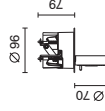

Micro Arena

Ø 82

5002-K30D32	With 10W LED 3000K 720lm	32°
5002-K40D32	With 10W LED 4000K 830lm	32°
5002-K30D45	With 10W LED 3000K 720lm	45°
5002-K40D45	With 10W LED 4000K 830lm	45°
5002-K30D65	With 10W LED 3000K 720lm	65°
5002-K40D65	With 10W LED 4000K 830lm	65°

Passive dissipation, inclusive of remote driver 100-240V 50/60Hz, CRI>80.
Dali/L leading-Trailing edge/1-10V DC/PWM dimmable drivers options upon request.
Other colour temperatures K or CRI are available upon request.