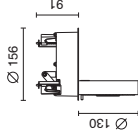

Arena

Ø 142

5001-K30D24	With 21W LED 3000K 1800lm	24°
5001-K40D24	With 21W LED 4000K 2000lm	24°
5001-K30D50	With 21W LED 3000K 1800lm	50°
5001-K40D50	With 21W LED 4000K 2000lm	50°

Passive dissipation, inclusive of remote driver 220-240V 50/60Hz, CRI>80.
Dali/L leading-Trailing edge/1-10V DC/PWM dimmable drivers options upon request.
Other colour temperatures K or CRI are available upon request.