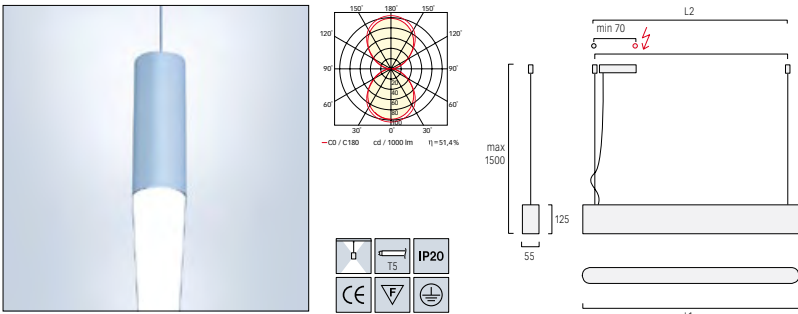

Caleo-P4: Opal-Diffusor | Opal Diffuser

L1	L2	Lamps	Art-Nr. | Code	Art-Nr. | Code	Kg
			silber | silver:		
			weiß | white		
1-Längig | 1-Length:					
894	834	T5 1x39 + 1x39 W	AP4OSGT-139+139-A5S	AP4OWGT-139+139-A5W	2,8
1194	1134	T5 1x54 + 1x54 W	AP4OSGT-154+154-A5S	AP4OWGT-154+154-A5W	3,7
1494	1434	T5 1x49 + 1x49 W	AP4OSGT-149+149-A5S	AP4OWGT-149+149-A5W	4,9
1494	1434	T5 1x80 + 1x80 W	AP4OSGT-180+180-A5S	AP4OWGT-180+180-A5W	4,9
2-Längig | 2-Length:					
1694	1634	T5 2x1x39 + 2x1x39 W	AP4OSGT-2-139+2-139-A5S	AP4OWGT-2-139+2-139-A5W	5,4
2294	2234	T5 2x1x54 + 2x1x54 W	AP4OSGT-2-154+2-154-A5S	AP4OWGT-2-154+2-154-A5W	7,2
2894	2834	T5 2x1x49 + 2x1x49 W	AP4OSGT-2-149+2-149-A5S	AP4OWGT-2-149+2-149-A5W	9,0
2894	2834	T5 2x1x80 + 2x1x80 W	AP4OSGT-2-180+2-180-A5S	AP4OWGT-2-180+2-180-A5W	9,0

Art.-Nr | Code: **G**: EVG standard, **D**: DIM 1-10V, **L**: DIM DALI