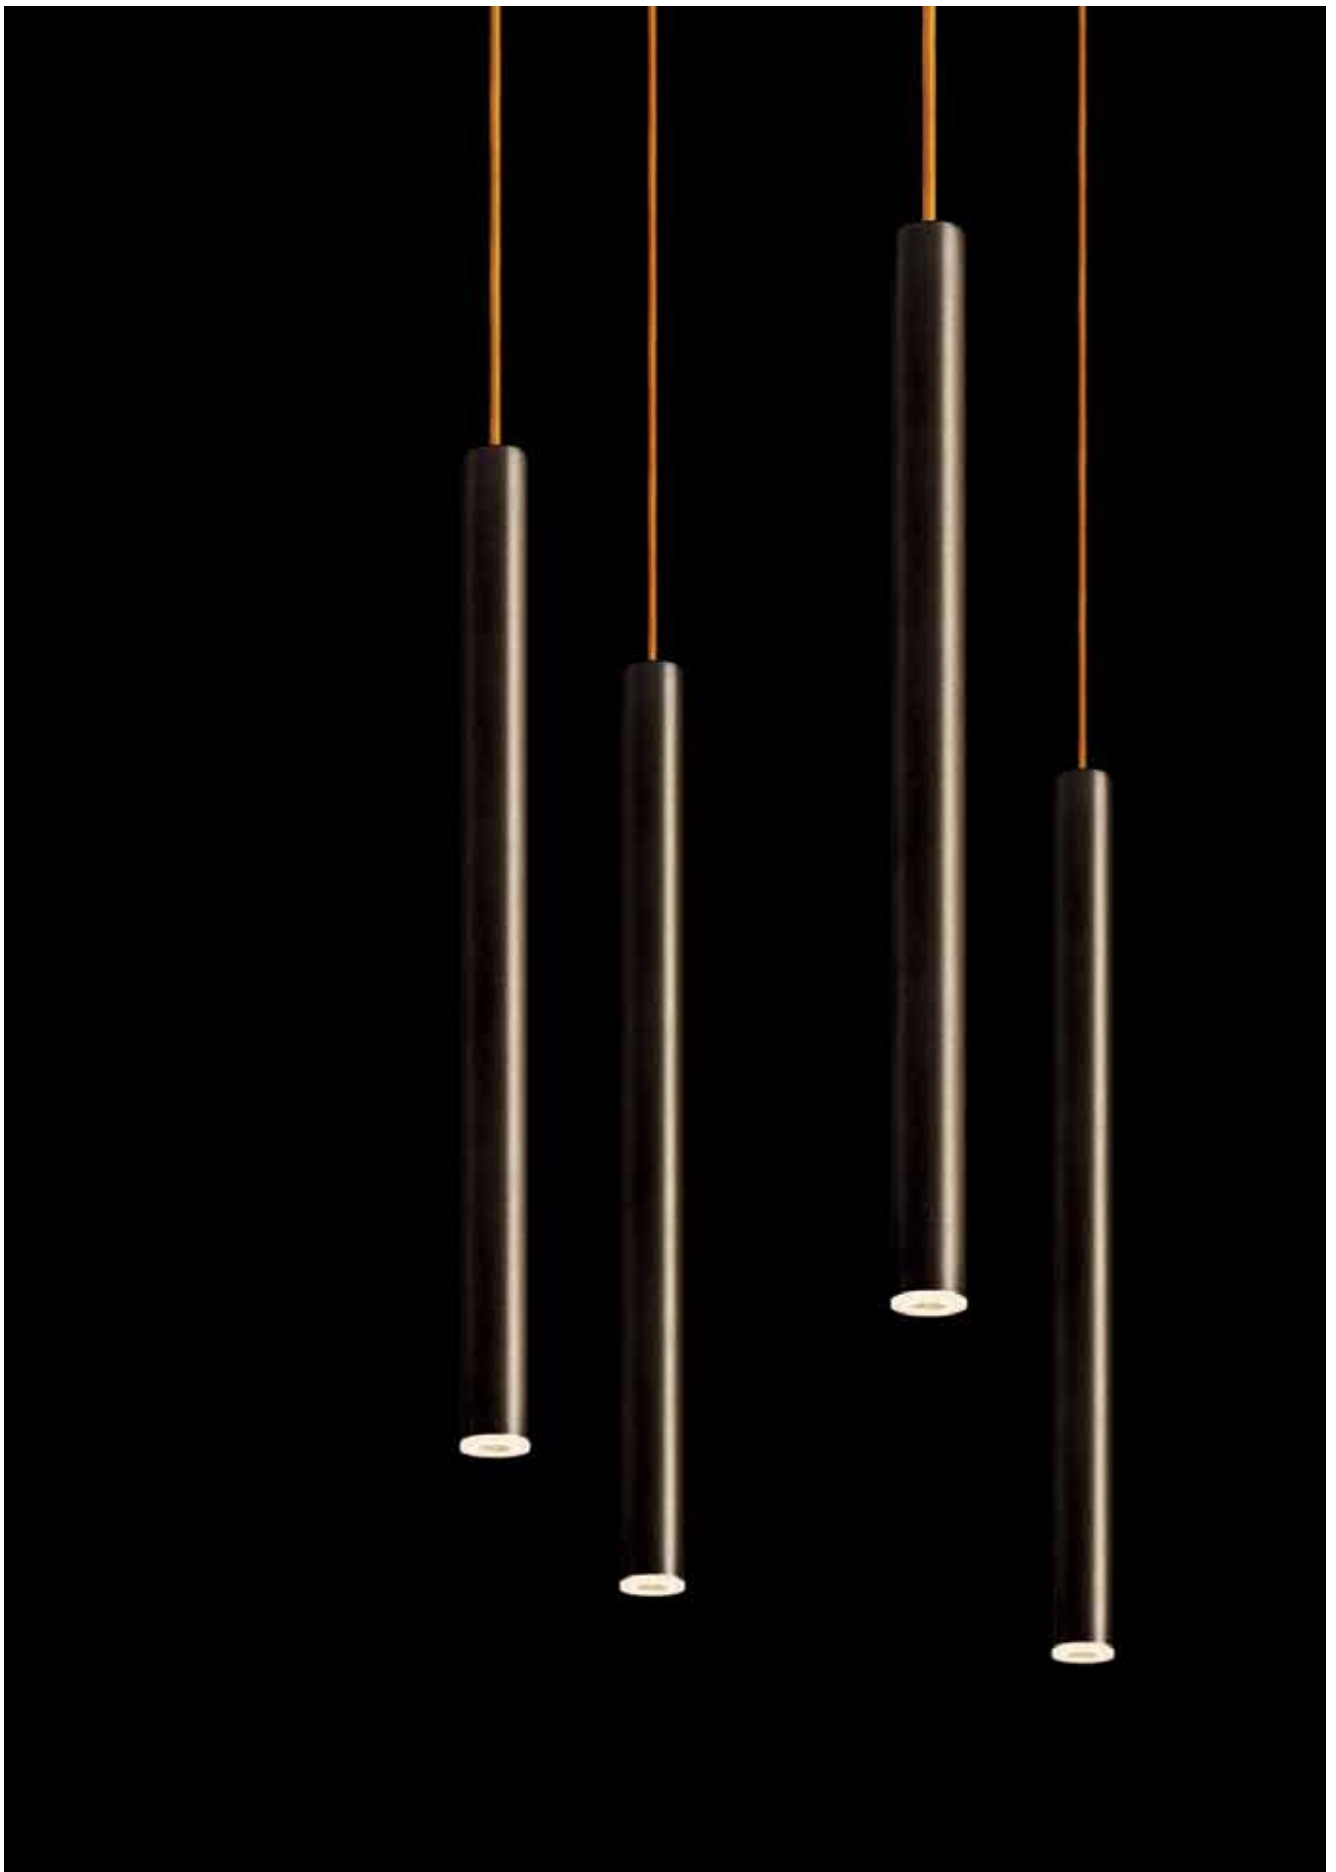

# Glam

MINIMALISM AND TECHNOLOGY

BODY

LED

FIXING SYSTEM

14° LENS

47° LENS

OVAL LENS

## INSETS

BLANK COVER  
INSET

SUSPENDED  
INSETS

RECESSED  
INSETS

SPOTLIGHT  
INSETS

SPOTLIGHT

CONTINUOUS LINE

ADJUSTABLE  
90° + 355°

OPTICAL SYSTEM

14°

47°

OVAL FLOOD

CLIP-IN SYSTEM

WALL  
RECESSED

WALL  
SURFACE

USB  
CONNECTION