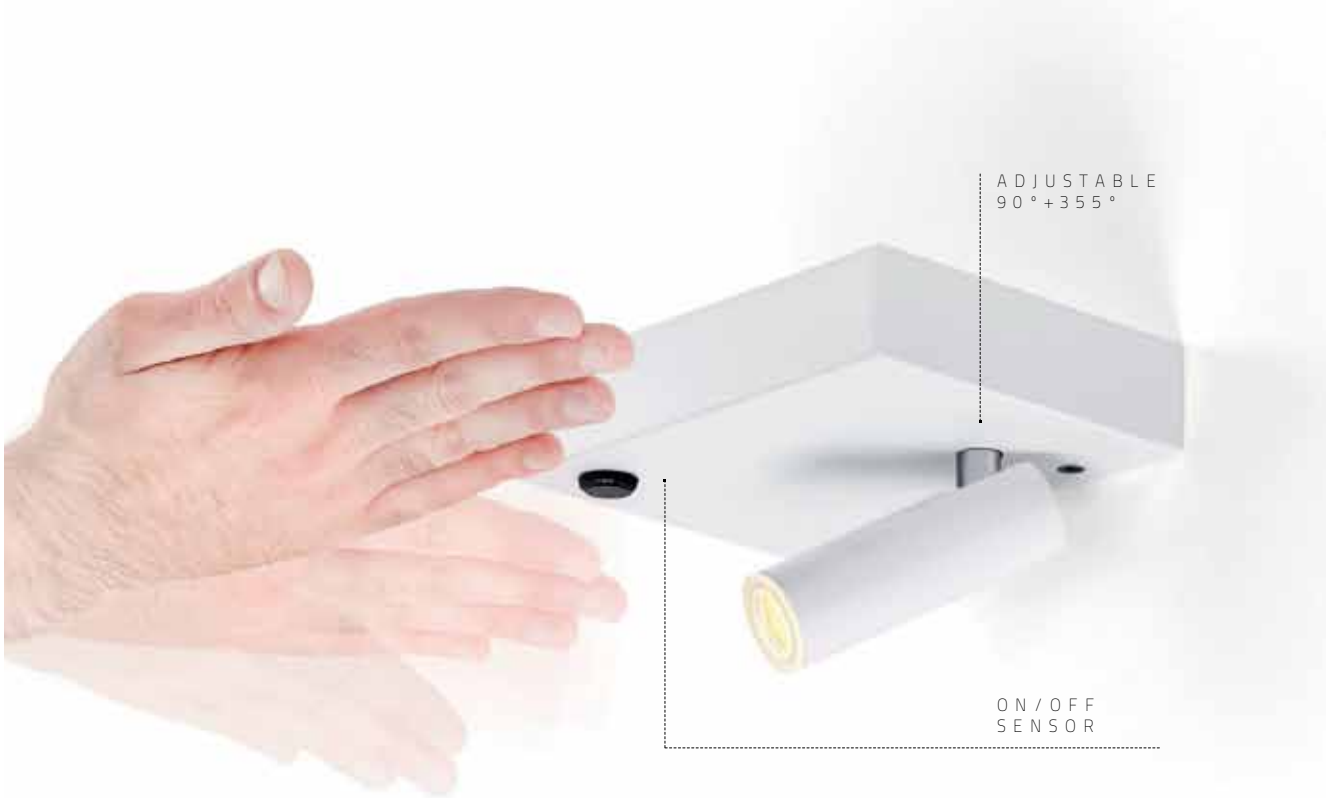

## INSETS

BLANK COVER  
INSET

SUSPENDED  
INSETS

RECESSED  
INSETS

SPOTLIGHT  
INSETS

SPOTLIGHT

CONTINUOUS LINE

ADJUSTABLE  
90° + 355°

OPTICAL SYSTEM

14°

47°

OVAL FLOOD

CLIP-IN SYSTEM

WALL  
RECESSED

WALL  
SURFACE

USB  
CONNECTION