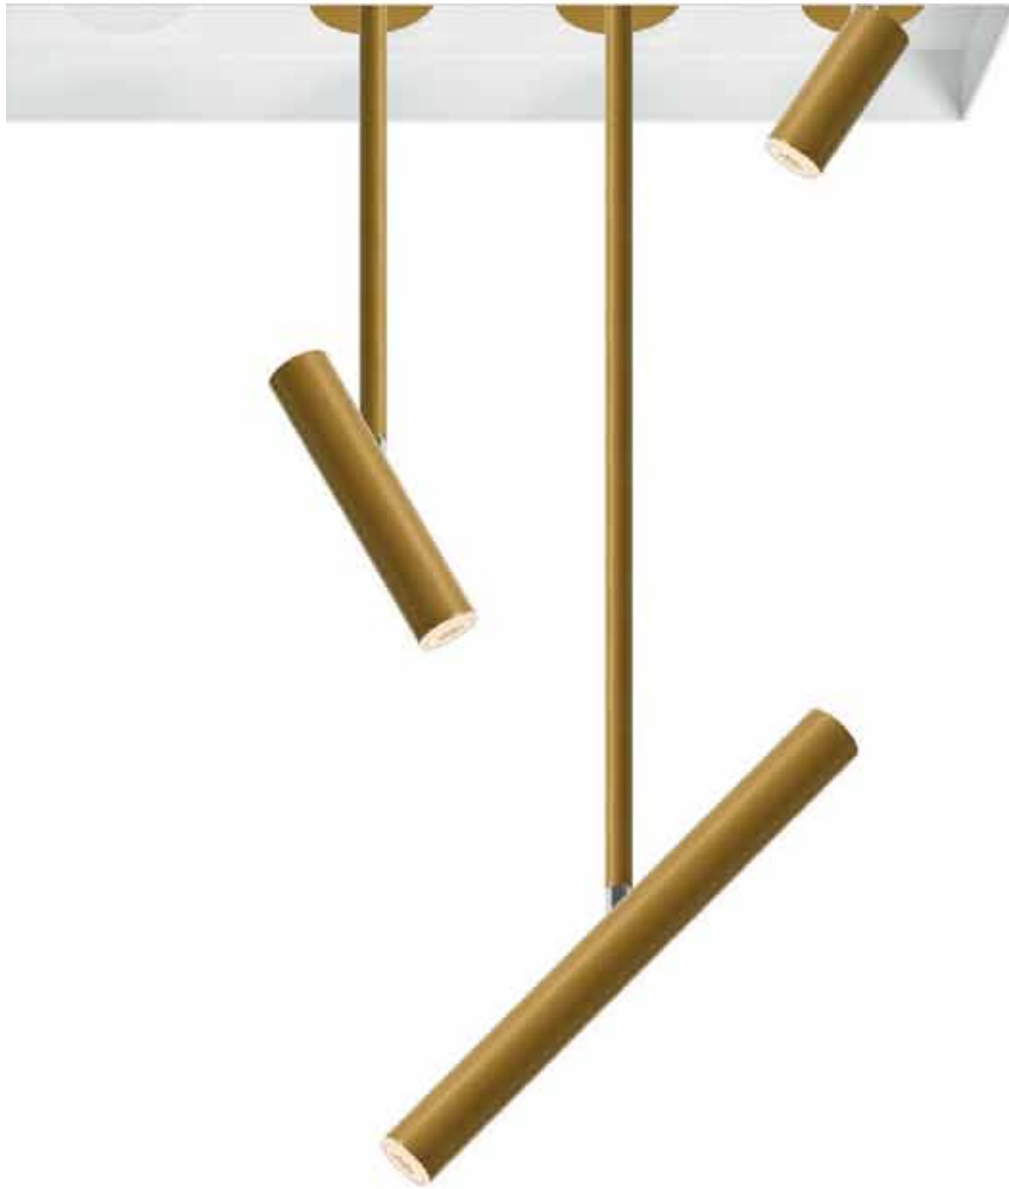

---

	Individual		Individual or Continuous Line		
Trimless					
Recessed					
Surface					

## INSETS

BLANK COVER  
INSET

SUSPENDED  
INSETS

RECESSED  
INSETS

SPOTLIGHT  
INSETS

SPOTLIGHT

CONTINUOUS LINE

ADJUSTABLE  
90° + 355°

OPTICAL SYSTEM

14°

47°

OVAL FLOOD

CLIP-IN SYSTEM

WALL  
RECESSED

WALL  
SURFACE

USB  
CONNECTION