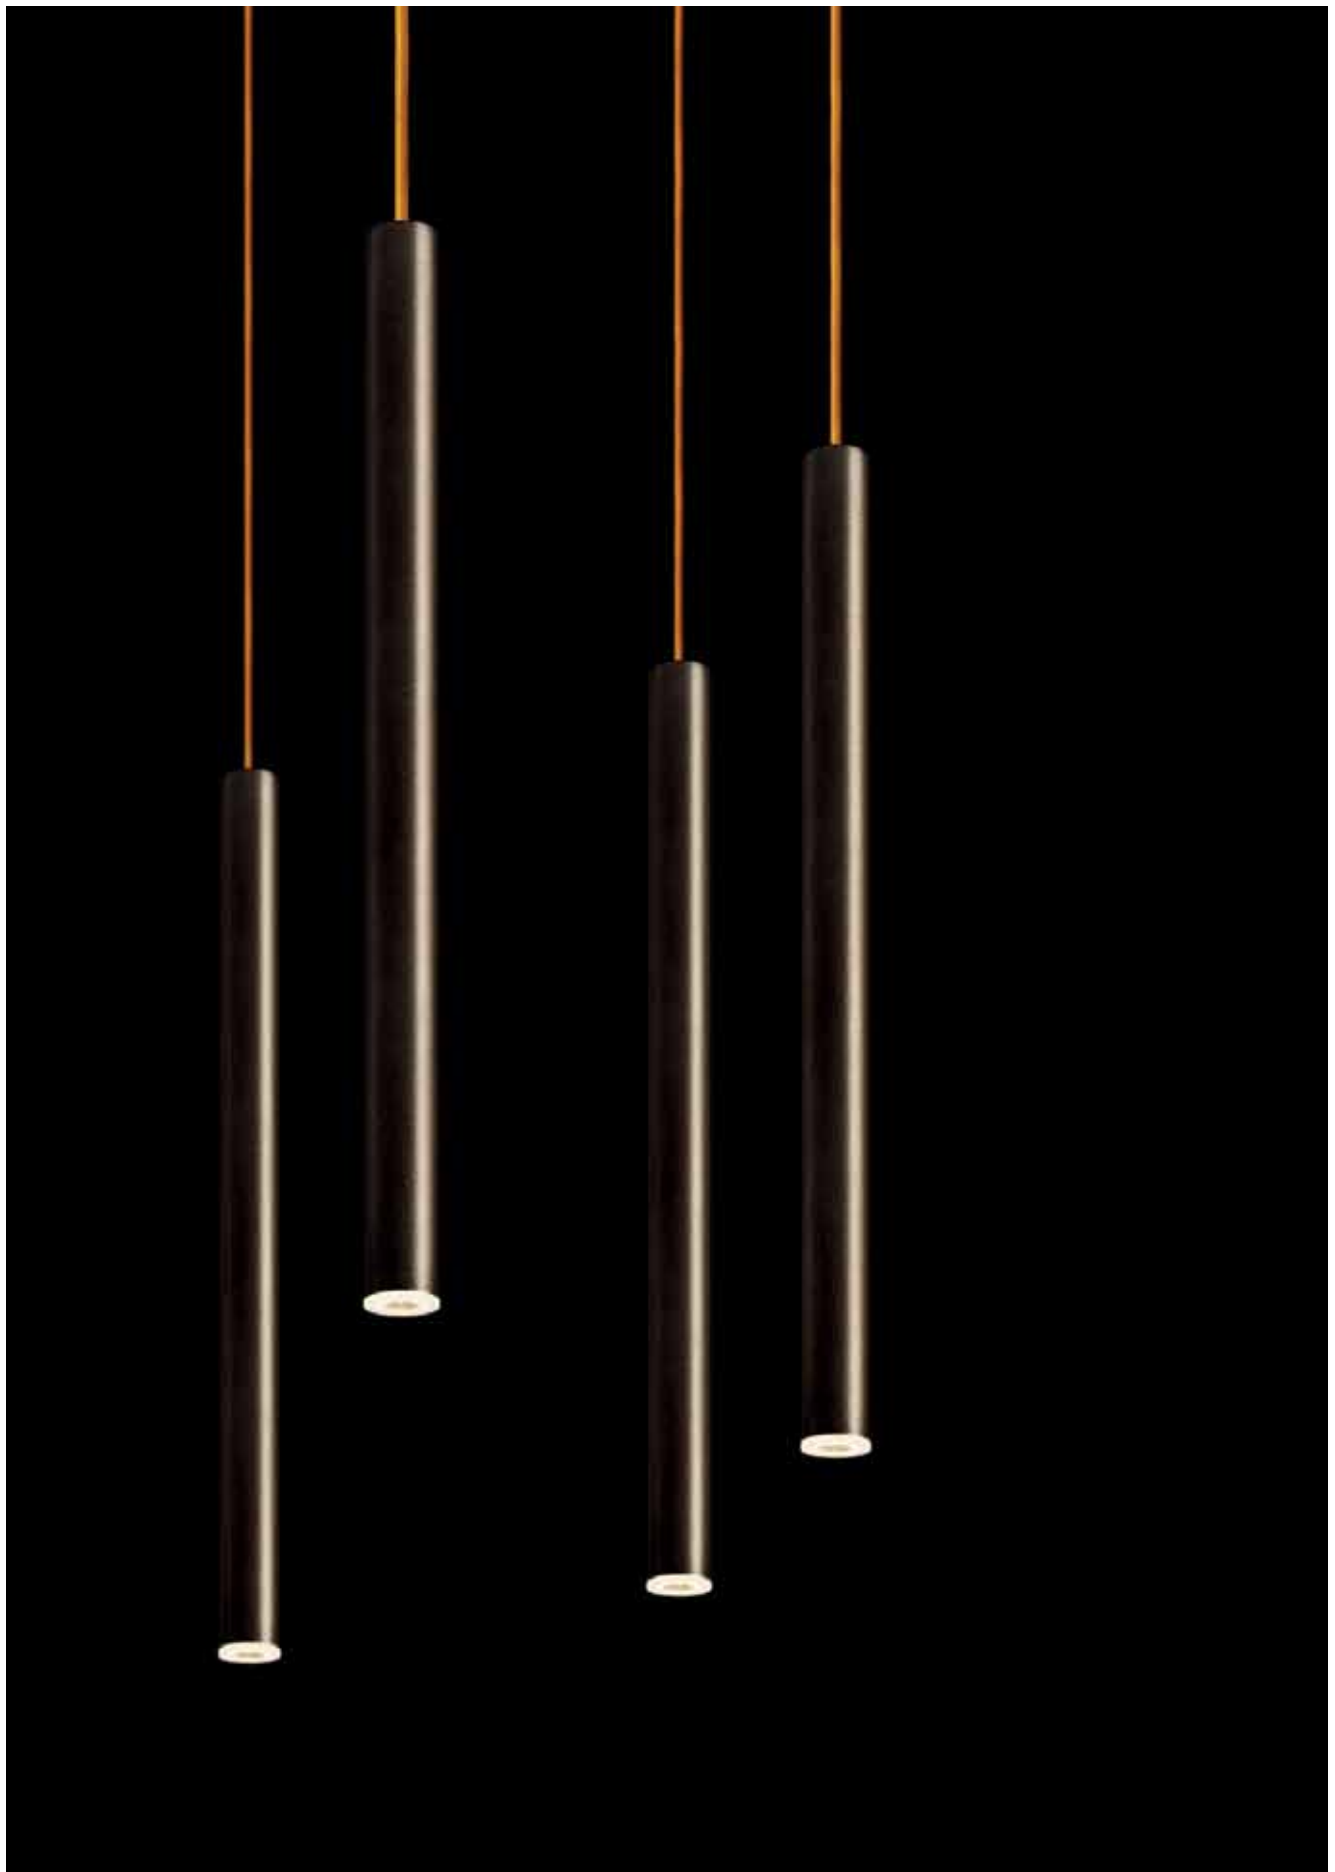

## INSETS

BLANK COVER  
INSET

SUSPENDED  
INSETS

RECESSED  
INSETS

SPOTLIGHT  
INSETS

SPOTLIGHT

CONTINUOUS LINE

ADJUSTABLE  
90° + 355°

OPTICAL SYSTEM

14°

47°

OVAL FLOOD

CLIP-IN SYSTEM

WALL  
RECESSED

WALL  
SURFACE

USB  
CONNECTION