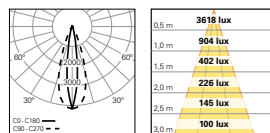

OPTICAL SYSTEM

14°

47°

OVAL FLOOD

CLIP-IN SYSTEM

WALL  
RECESSED

WALL  
SURFACE

USB  
CONNECTION