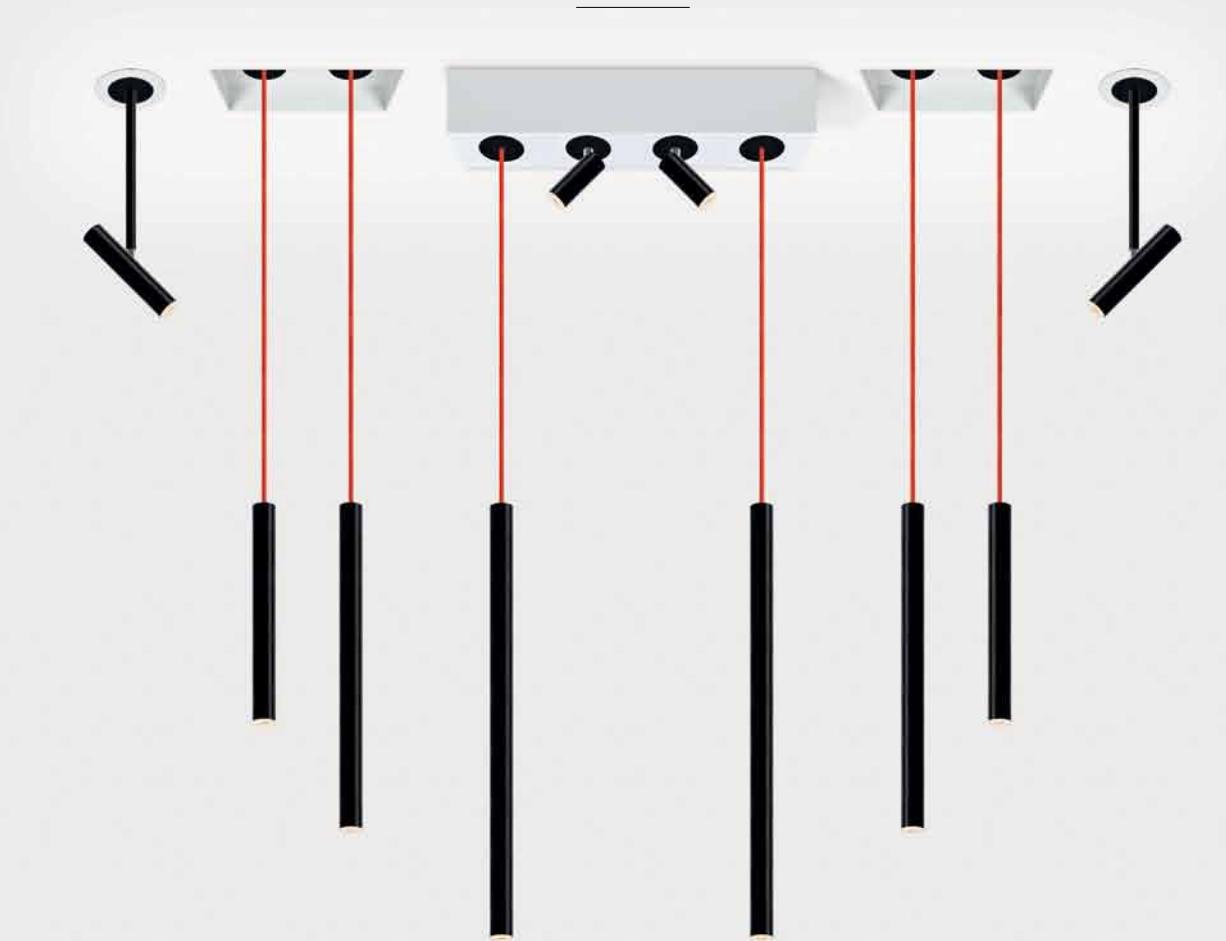

BODY

LED

FIXING SYSTEM

14° LENS

47° LENS

OVAL LENS

DECORATIVE TRIM

RANGE INTRODUCTION

GLAM

GLAM / WE

GLAM / W